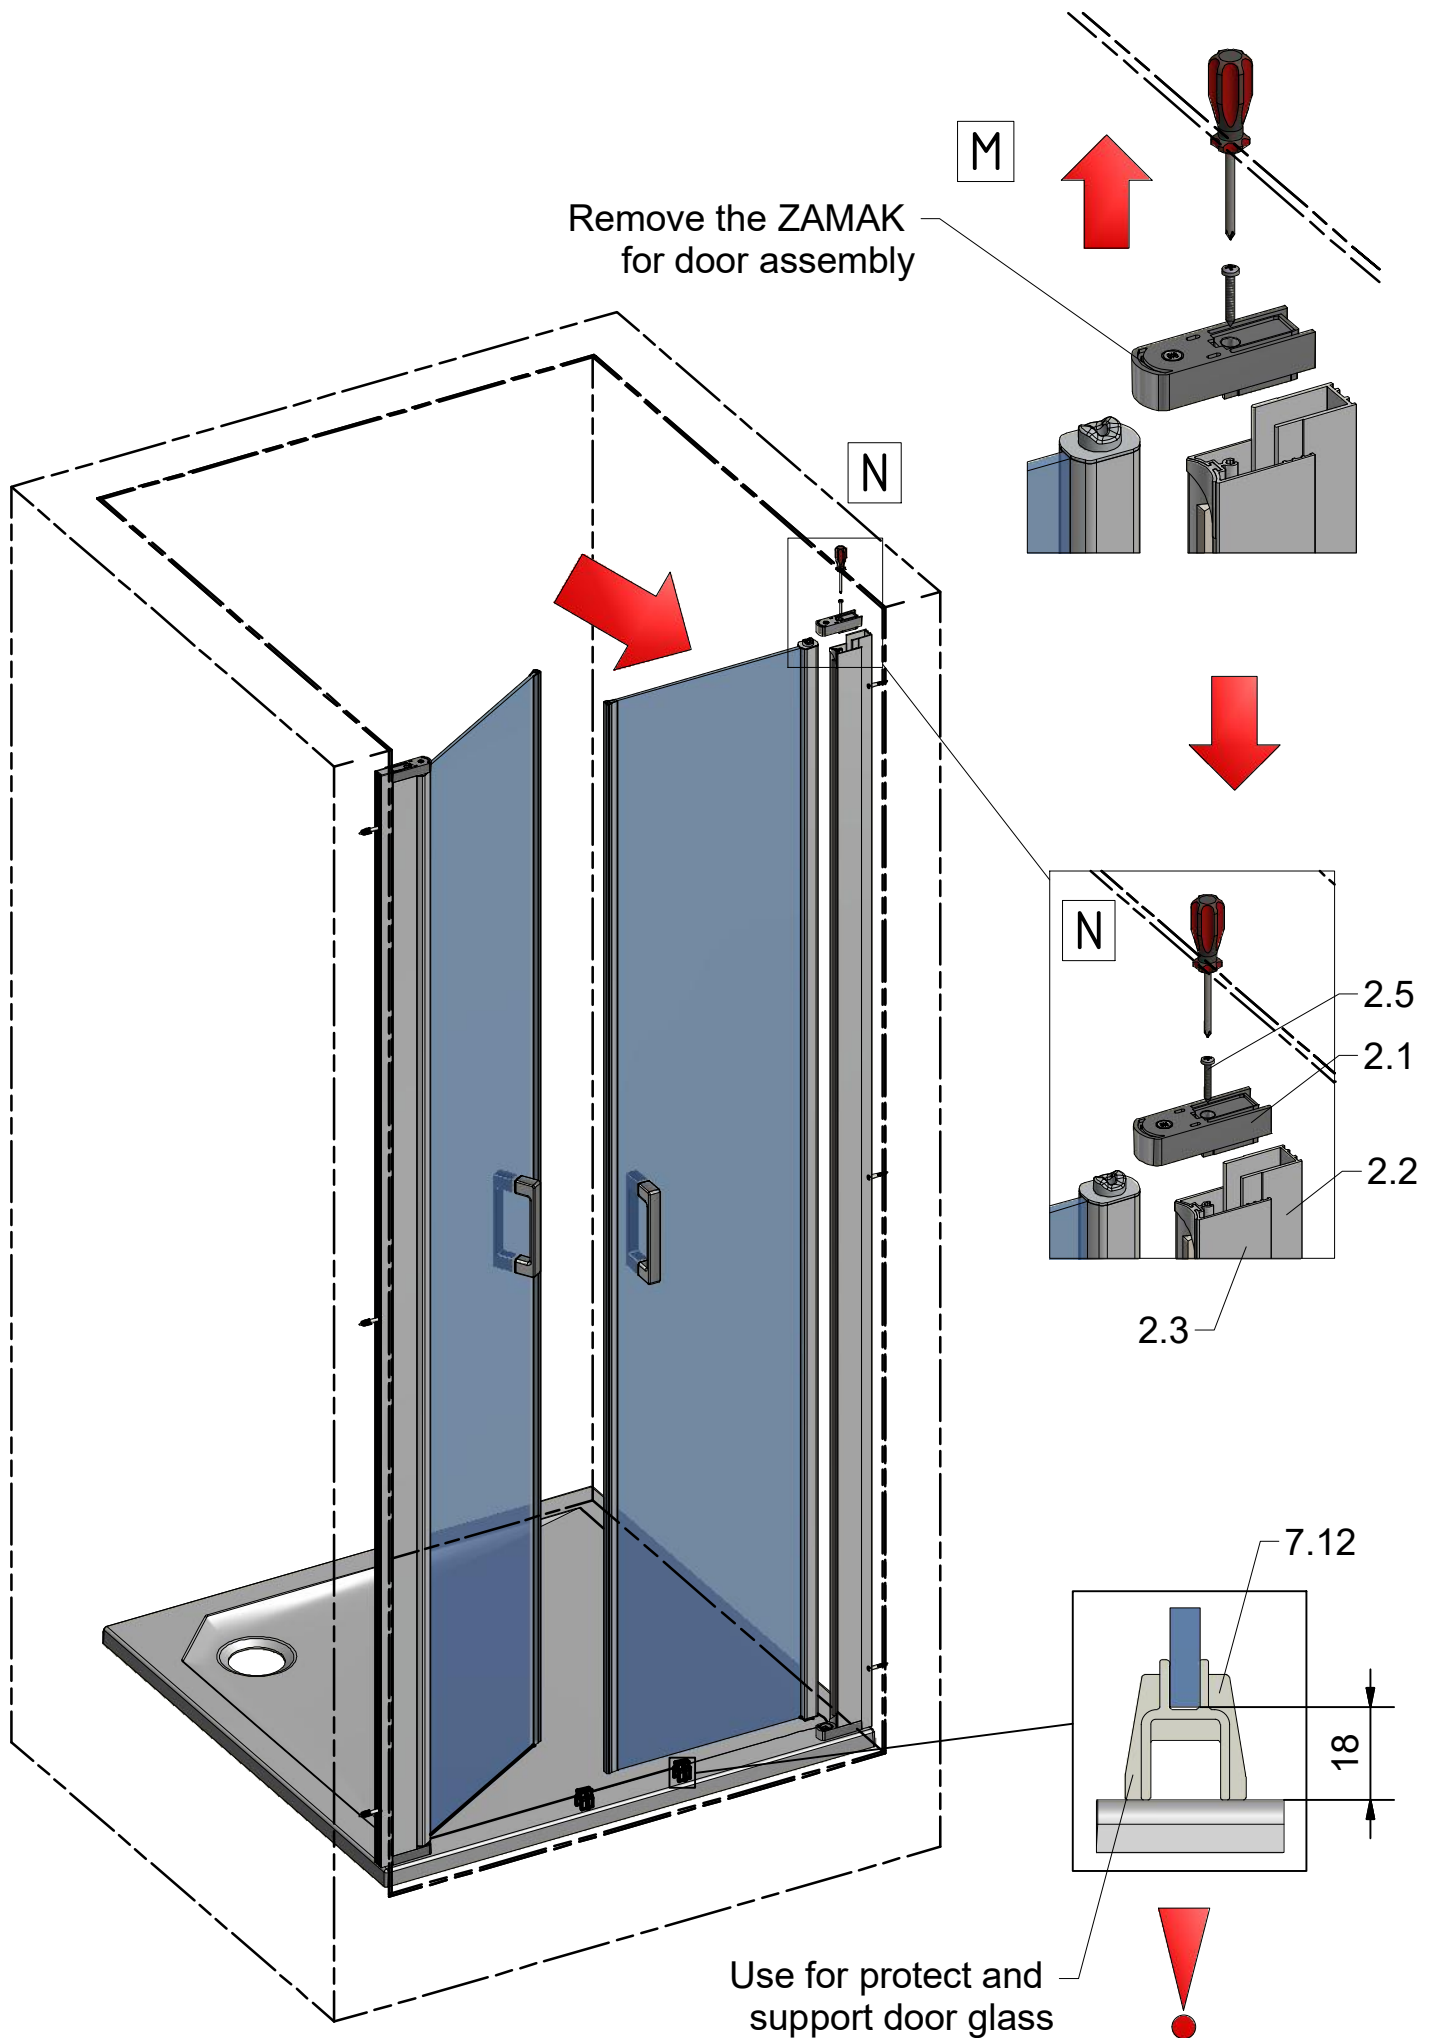

Mounting without threshold bar

Mounting with threshold bar

SILICONE

SILICONE

SILICONE
MIN 100mm

SILICONE
MIN 100mm

Roth Energy and Sanitary Systems

Generation