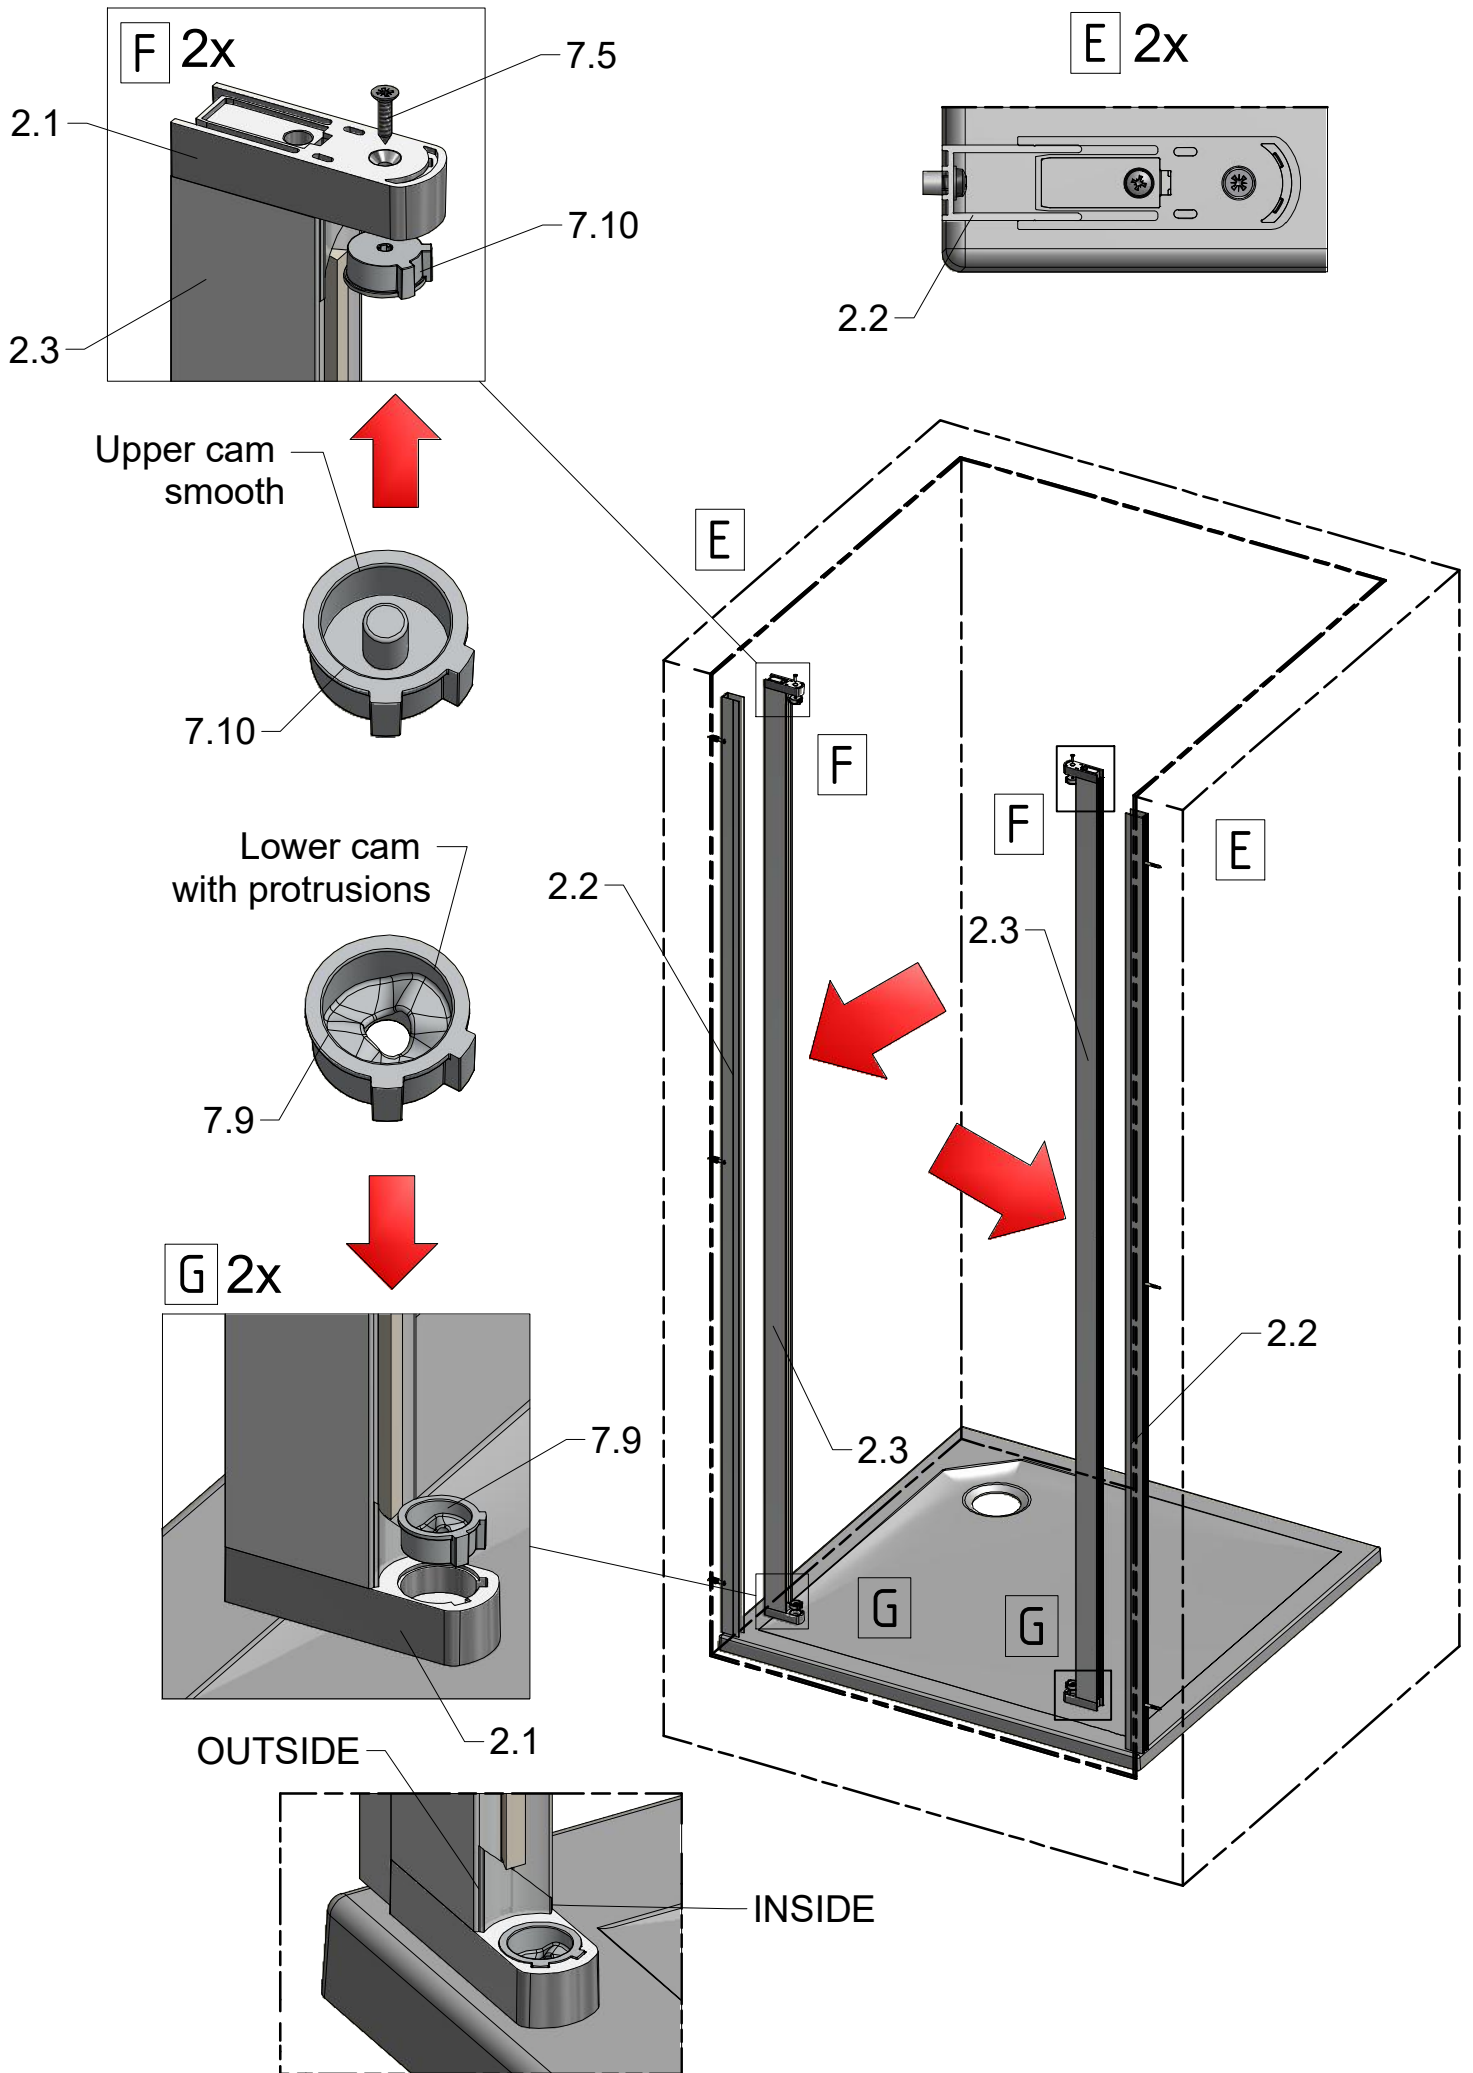

Mounting without threshold bar

Mounting with threshold bar

SILICONE

SILICONE

SILICONE
MIN 100mm

SILICONE
MIN 100mm

Roth Energy and Sanitary Systems

Generation