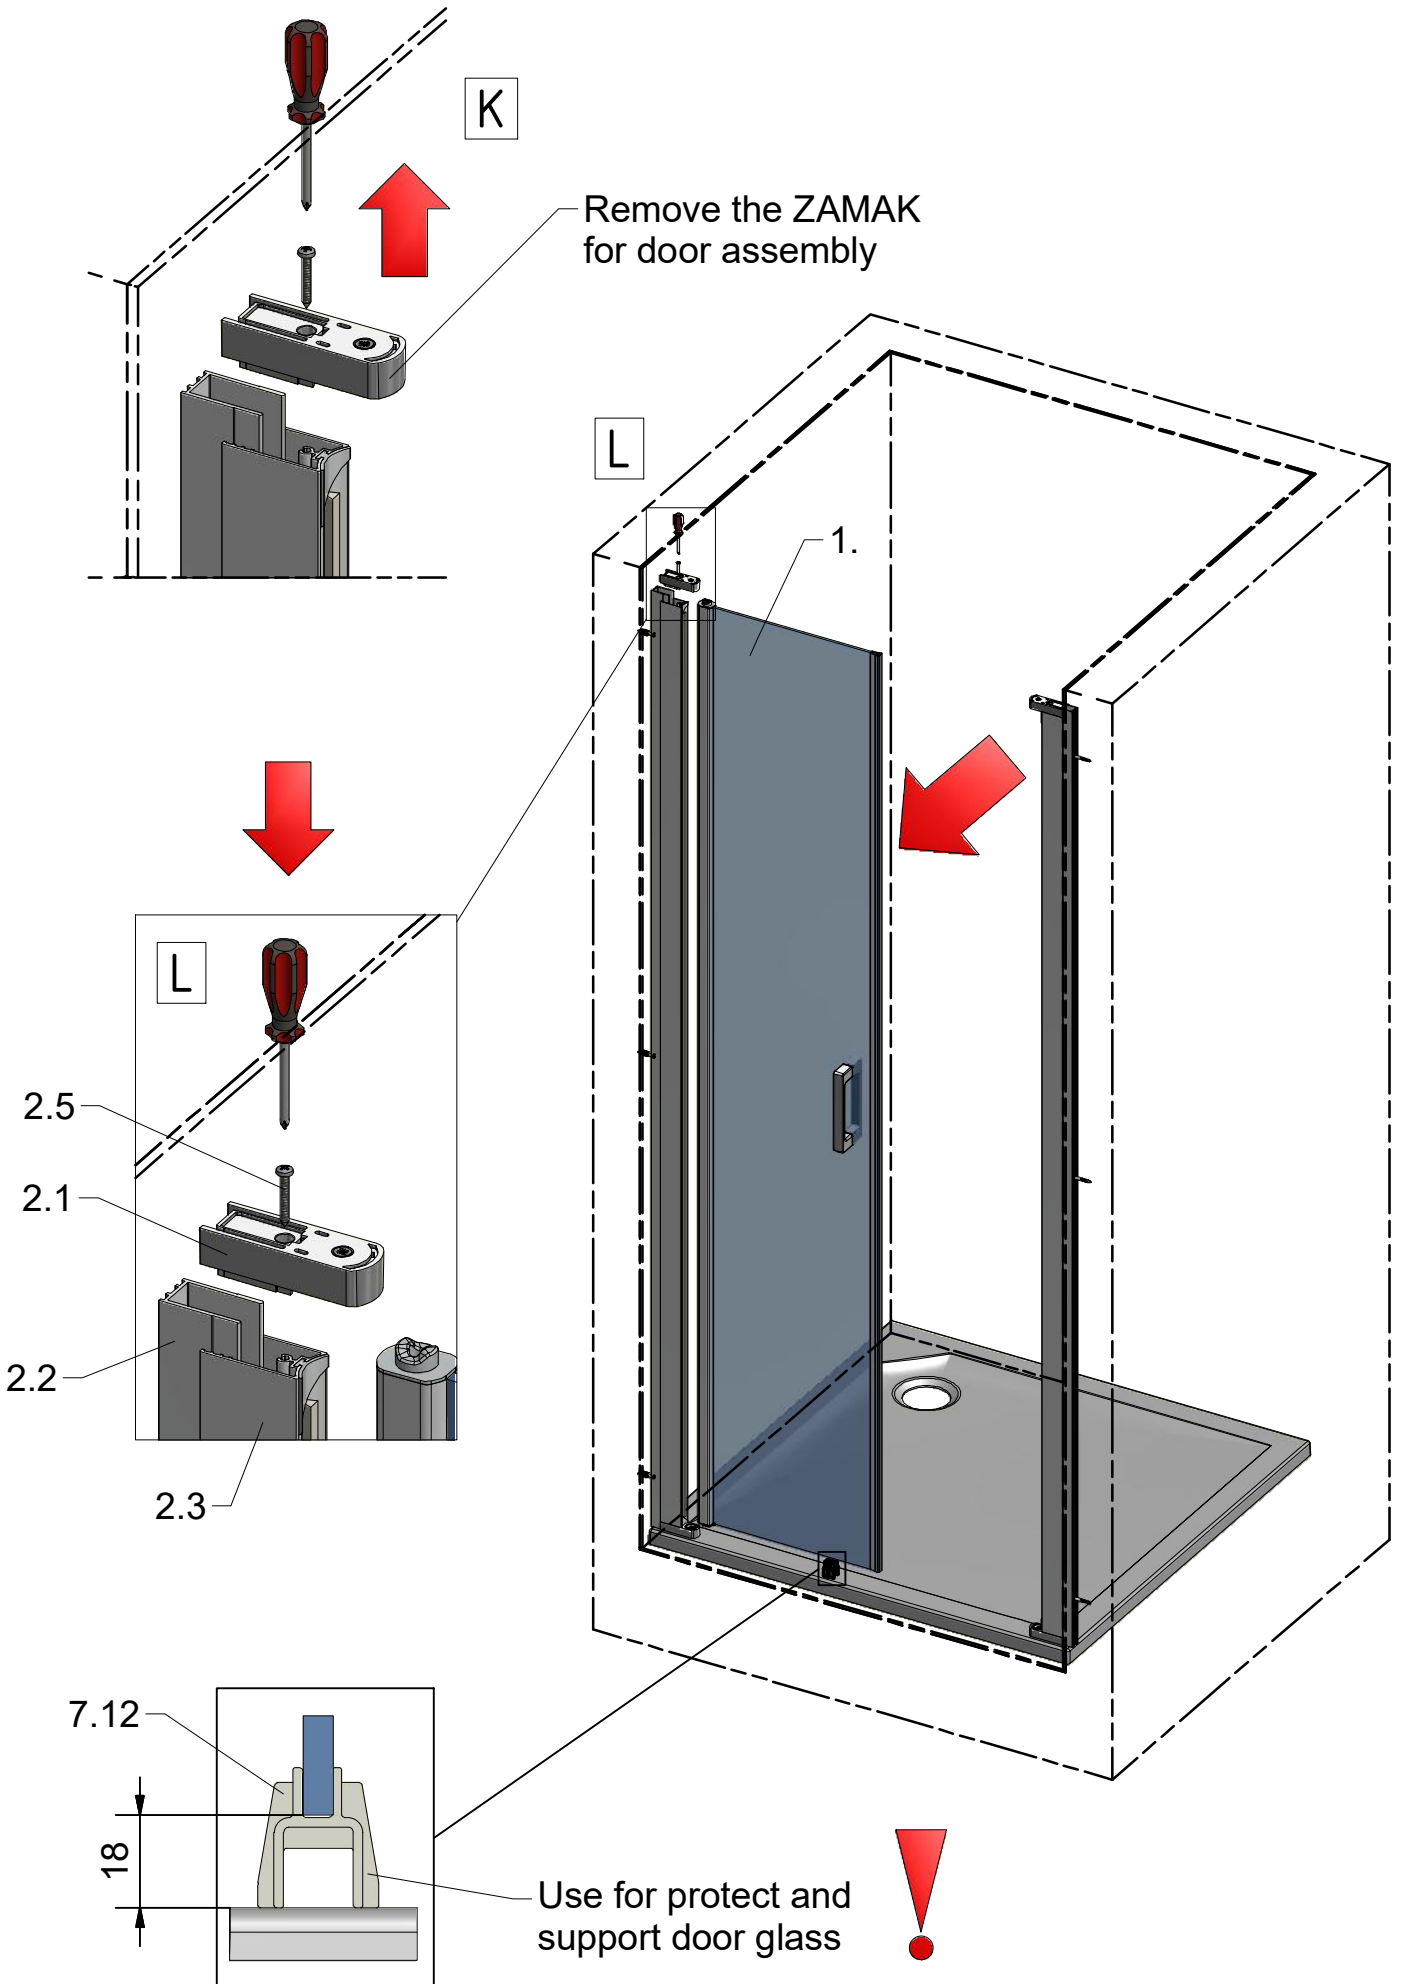

Mounting without threshold bar

Mounting with threshold bar

SILICONE

SILICONE

SILICONE
MIN 100mm

SILICONE
MIN 100mm

Roth Energy and Sanitary Systems

Generation