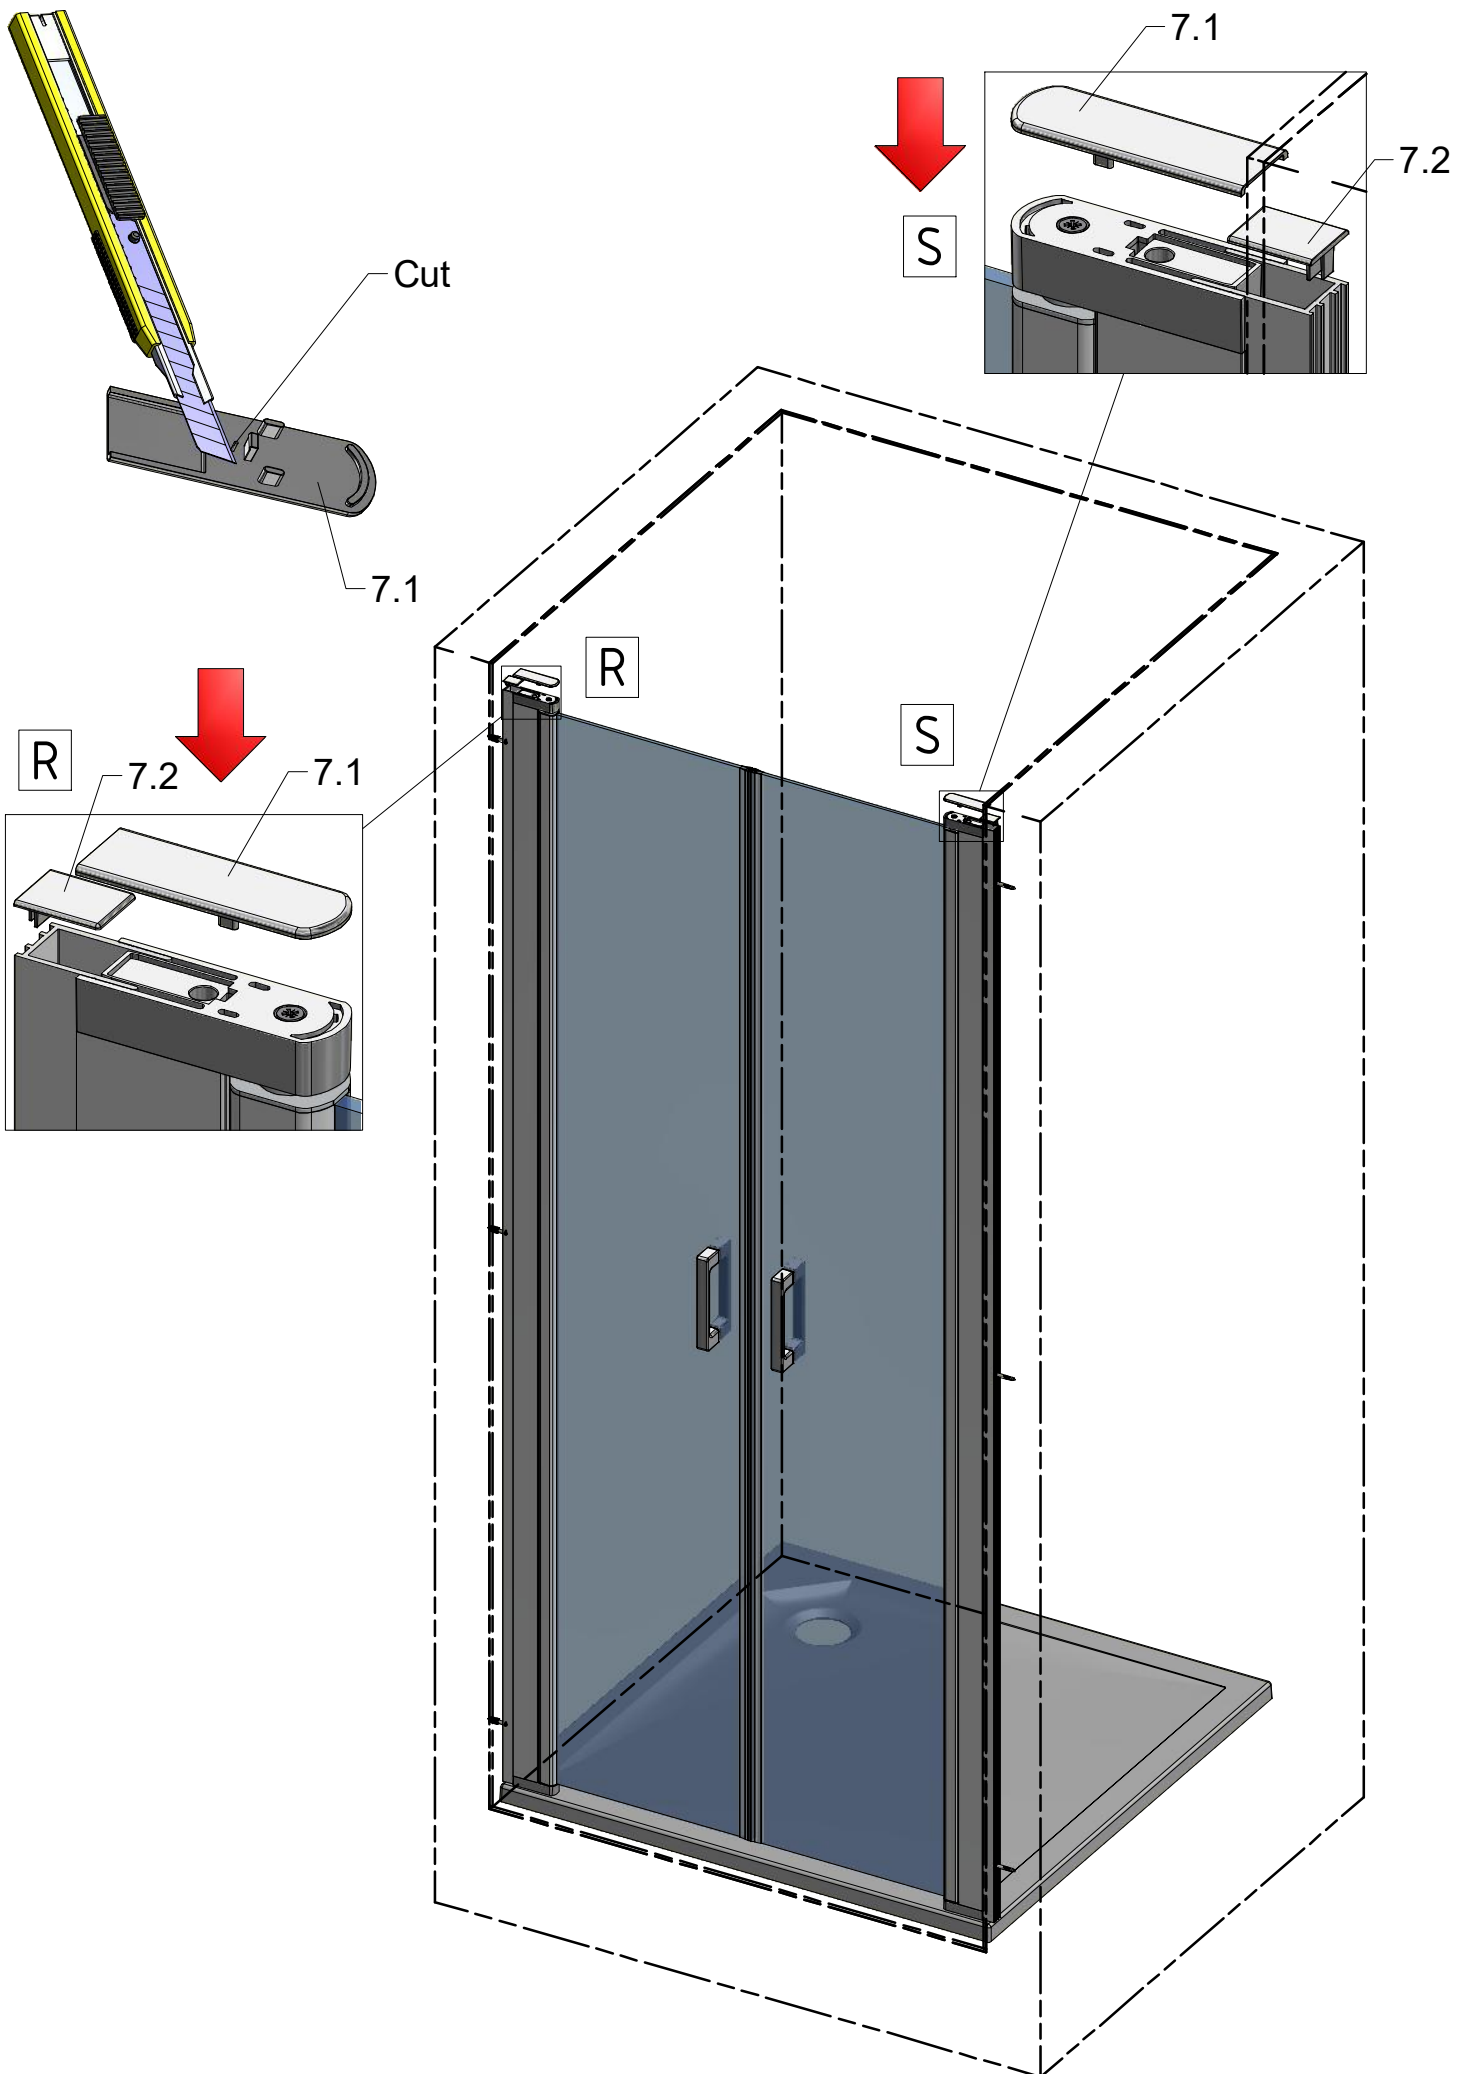

Mounting without threshold bar

Mounting with threshold bar

SILICONE

SILICONE

SILICONE
MIN 100mm

SILICONE
MIN 100mm

Roth Energy and Sanitary Systems

Generation