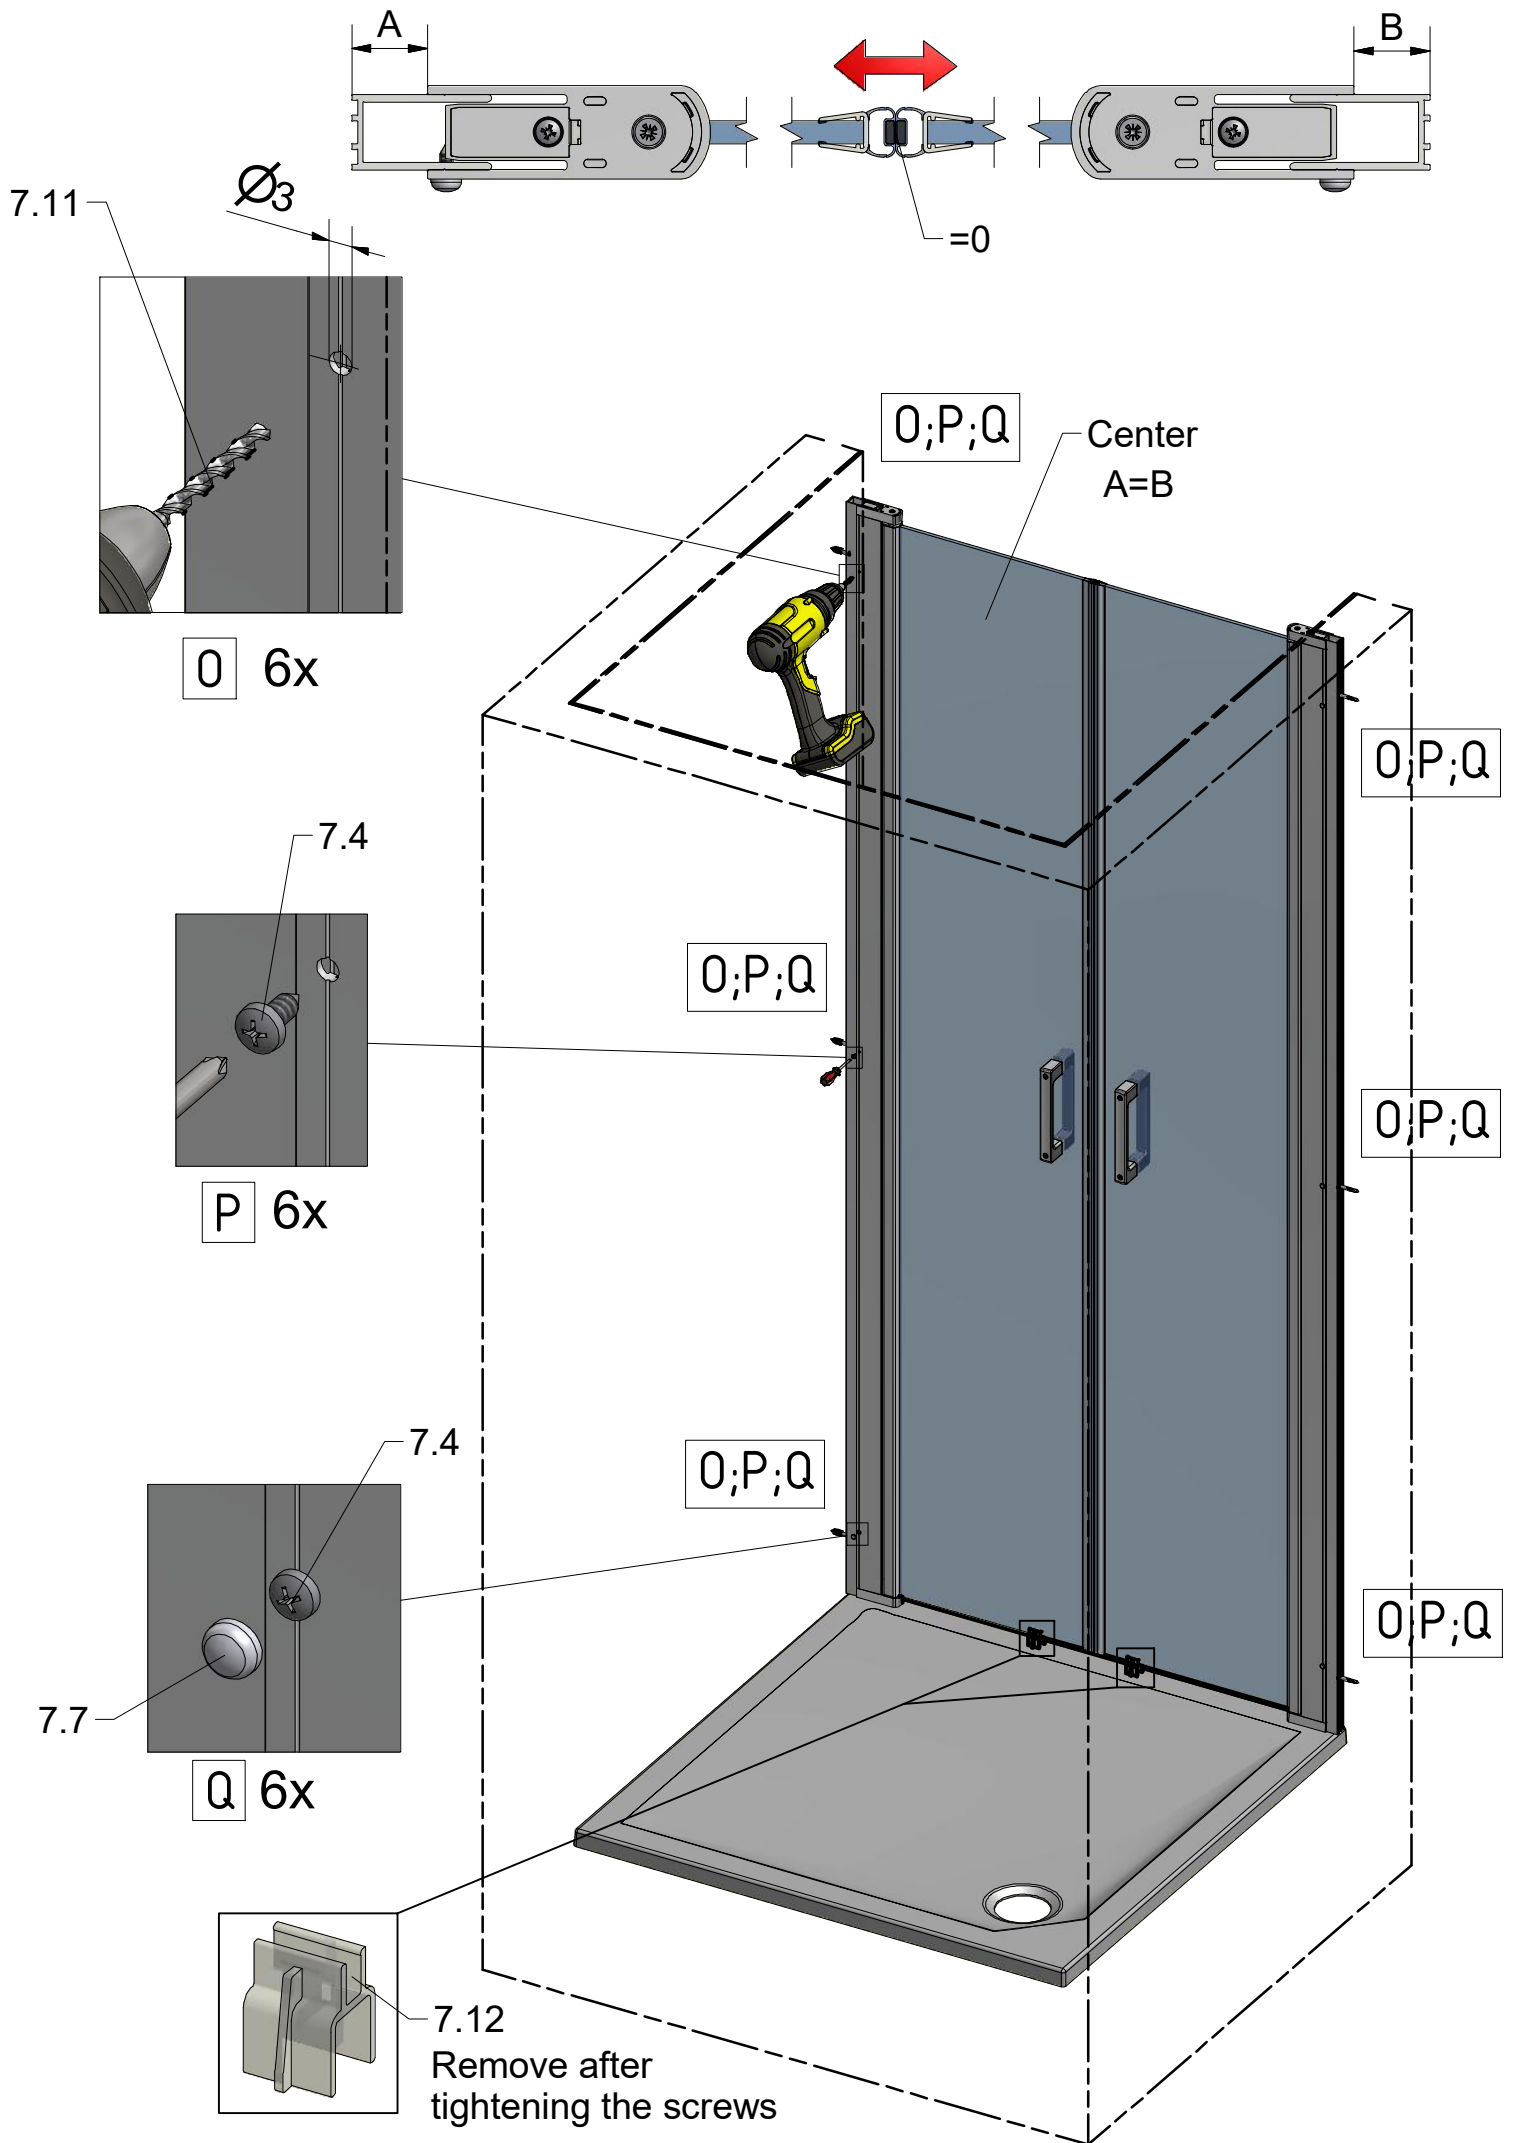

Mounting without threshold bar

Mounting with threshold bar

SILICONE

SILICONE

SILICONE
MIN 100mm

SILICONE
MIN 100mm

Roth Energy and Sanitary Systems

Generation