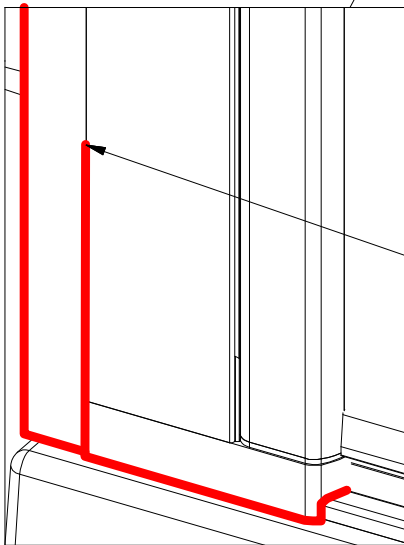

Mounting without threshold bar

Mounting with threshold bar

SILICONE

SILICONE

SILICONE
MIN 100mm

SILICONE
MIN 100mm

Roth Energy and Sanitary Systems

Generation