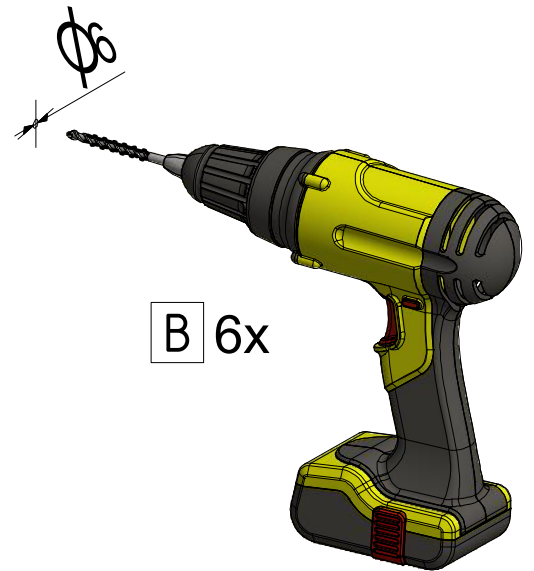

Mounting without threshold bar

Mounting with threshold bar

SILICONE

SILICONE

SILICONE
MIN 100mm

SILICONE
MIN 100mm

Roth Energy and Sanitary Systems

Generation