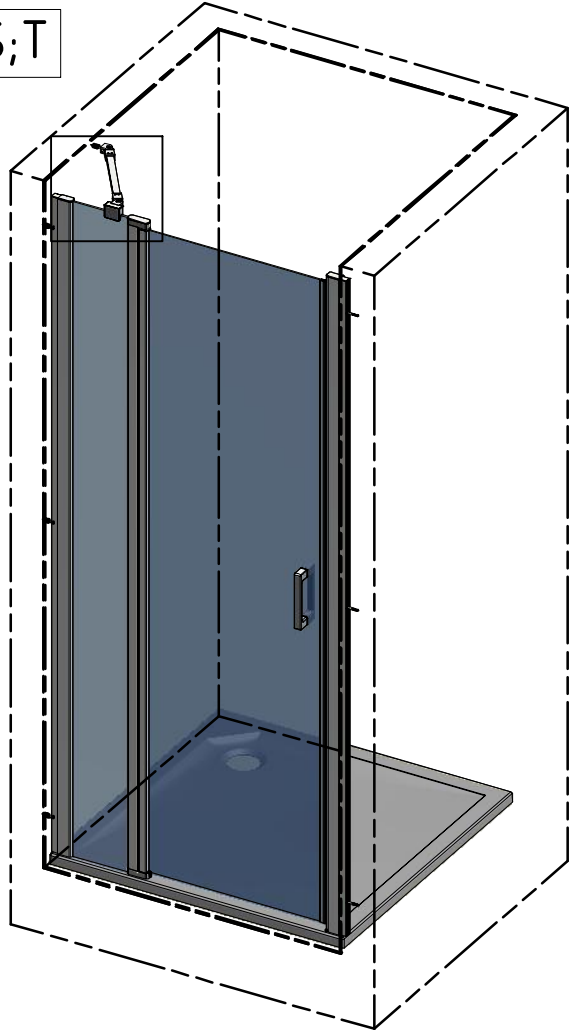

Next step in instructions is for left installation
(for right installation - proceed in a mirror image)

LEFT Installation

RIGHT Installation

Remove the ZAMAK for door assembly

Use for protect and support door glass

P;Q;R;S;T

Mounting without treshold bar

Mounting with treshold bar

SILICONE

SILICONE

SILICONE
MIN 100mm

SILICONE
MIN 100mm

Roth Energy and Sanitary Systems