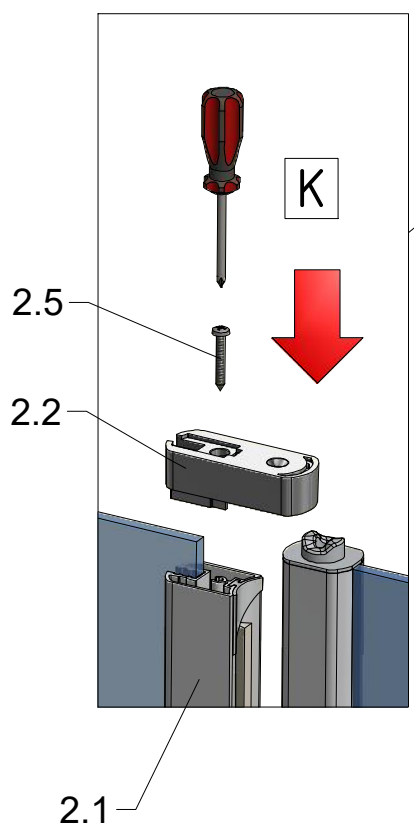

Next step in instructions is for left installation
(for right installation - proceed in a mirror image)

LEFT Installation

RIGHT Installation

Remove the ZAMAK for door assembly

Use for protect and support door glass

P;Q;R;S;T

Mounting without treshold bar

Mounting with treshold bar

SILICONE

SILICONE

SILICONE
MIN 100mm

SILICONE
MIN 100mm

Roth Energy and Sanitary Systems