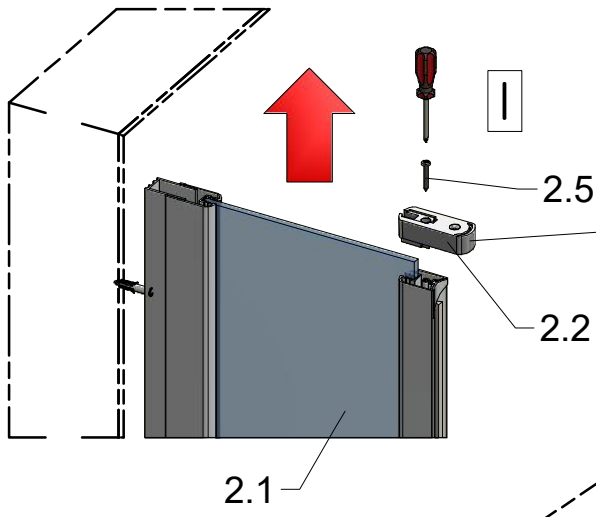

Next step in instructions is for left installation
(for right installation - proceed in a mirror image)

LEFT Installation

RIGHT Installation

Remove the ZAMAK for door assembly

Use for protect and support door glass

P;Q;R;S;T

Mounting without treshold bar

Mounting with treshold bar

SILICONE

SILICONE

SILICONE
MIN 100mm

SILICONE
MIN 100mm

Roth Energy and Sanitary Systems