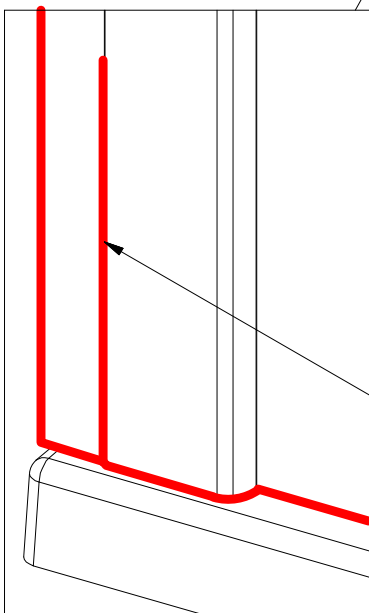

Next step in instructions is for left installation
(for right installation - proceed in a mirror image)

LEFT Installation

RIGHT Installation

Remove the ZAMAK for door assembly

Use for protect and support door glass

P;Q;R;S;T

Mounting without treshold bar

Mounting with treshold bar

SILICONE

SILICONE

SILICONE
MIN 100mm

SILICONE
MIN 100mm

Roth Energy and Sanitary Systems