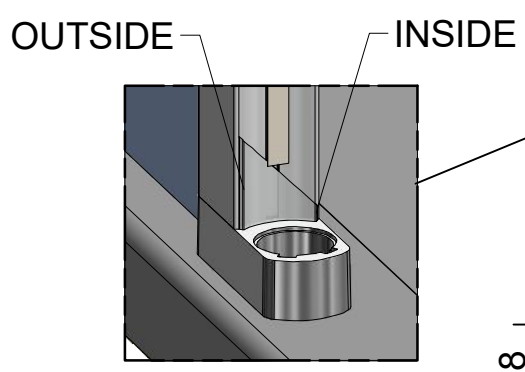

Next step in instructions is for left installation
(for right installation - proceed in a mirror image)

LEFT Installation

RIGHT Installation

Remove the ZAMAK for door assembly

Use for protect and support door glass

P;Q;R;S;T

Mounting without treshold bar

Mounting with treshold bar

SILICONE

SILICONE

SILICONE
MIN 100mm

SILICONE
MIN 100mm

Roth Energy and Sanitary Systems