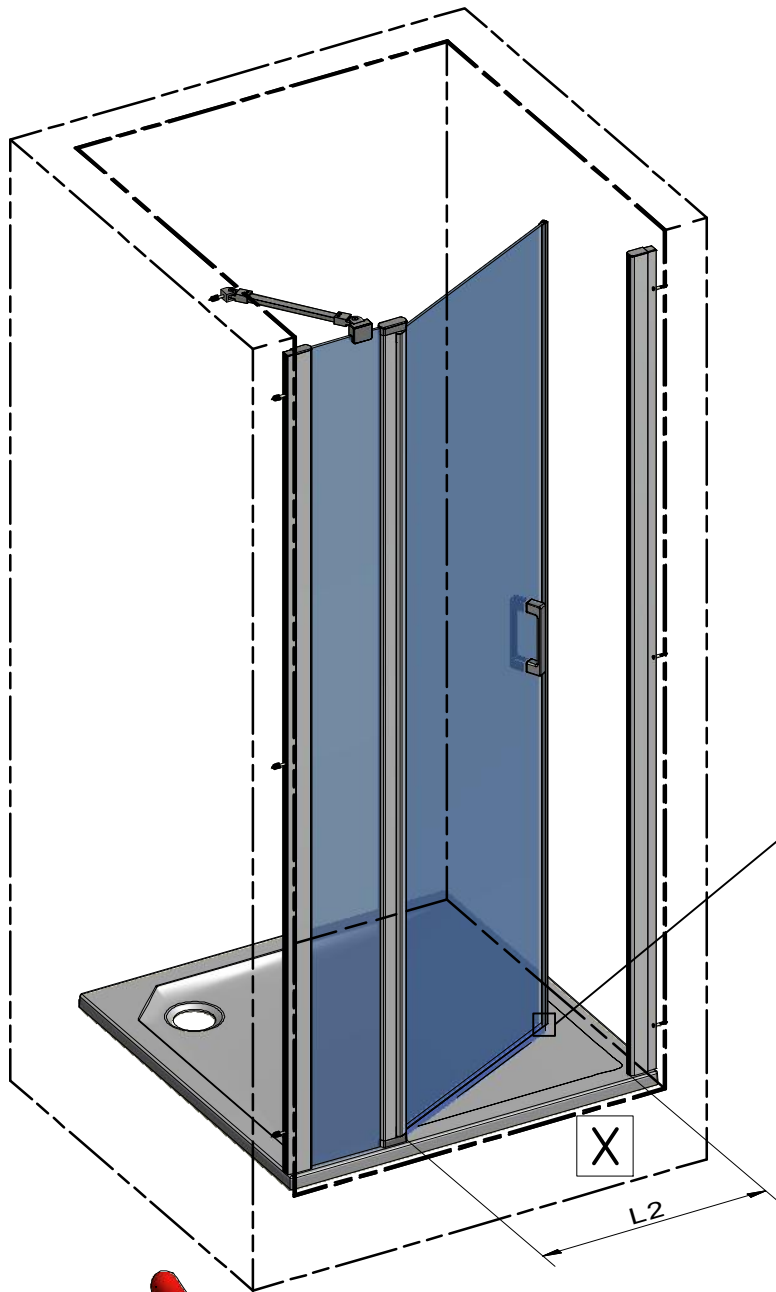

Next step in instructions is for left installation
(for right installation - proceed in a mirror image)

LEFT Installation

RIGHT Installation

Remove the ZAMAK for door assembly

Use for protect and support door glass

P;Q;R;S;T

Mounting without treshold bar

Mounting with treshold bar

SILICONE

SILICONE

SILICONE
MIN 100mm

SILICONE
MIN 100mm

Roth Energy and Sanitary Systems