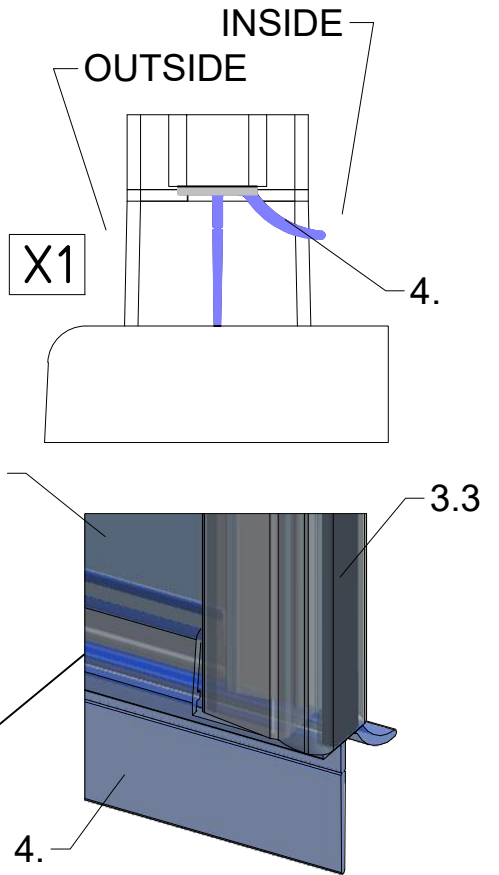

Next step in instructions is for left installation
(for right installation - proceed in a mirror image)

LEFT Installation

RIGHT Installation

Remove the ZAMAK for door assembly

Use for protect and support door glass

P;Q;R;S;T

Mounting without treshold bar

Mounting with treshold bar

SILICONE

SILICONE

SILICONE
MIN 100mm

SILICONE
MIN 100mm

Roth Energy and Sanitary Systems