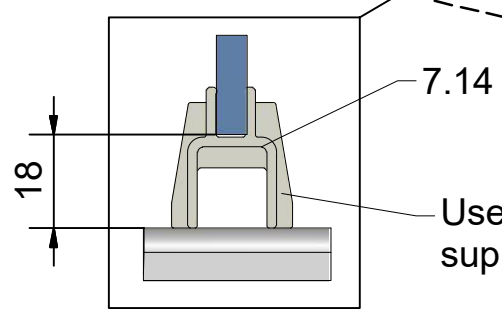

Next step in instructions is for left installation
(for right installation - proceed in a mirror image)

LEFT Installation

RIGHT Installation

Remove the ZAMAK for door assembly

Use for protect and support door glass

P;Q;R;S;T

Mounting without treshold bar

Mounting with treshold bar

SILICONE

SILICONE

SILICONE
MIN 100mm

SILICONE
MIN 100mm

Roth Energy and Sanitary Systems