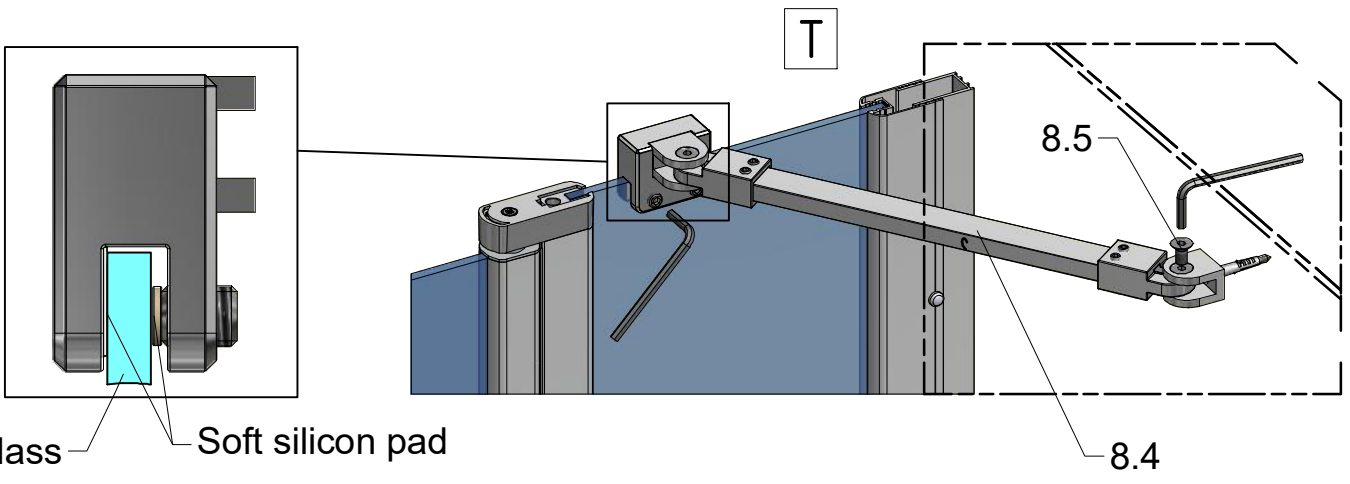

Next step in instructions is for left installation
(for right installation - proceed in a mirror image)

LEFT Installation

RIGHT Installation

Remove the ZAMAK for door assembly

Use for protect and support door glass

P;Q;R;S;T

Mounting without treshold bar

Mounting with treshold bar

SILICONE

SILICONE

SILICONE
MIN 100mm

SILICONE
MIN 100mm

Roth Energy and Sanitary Systems