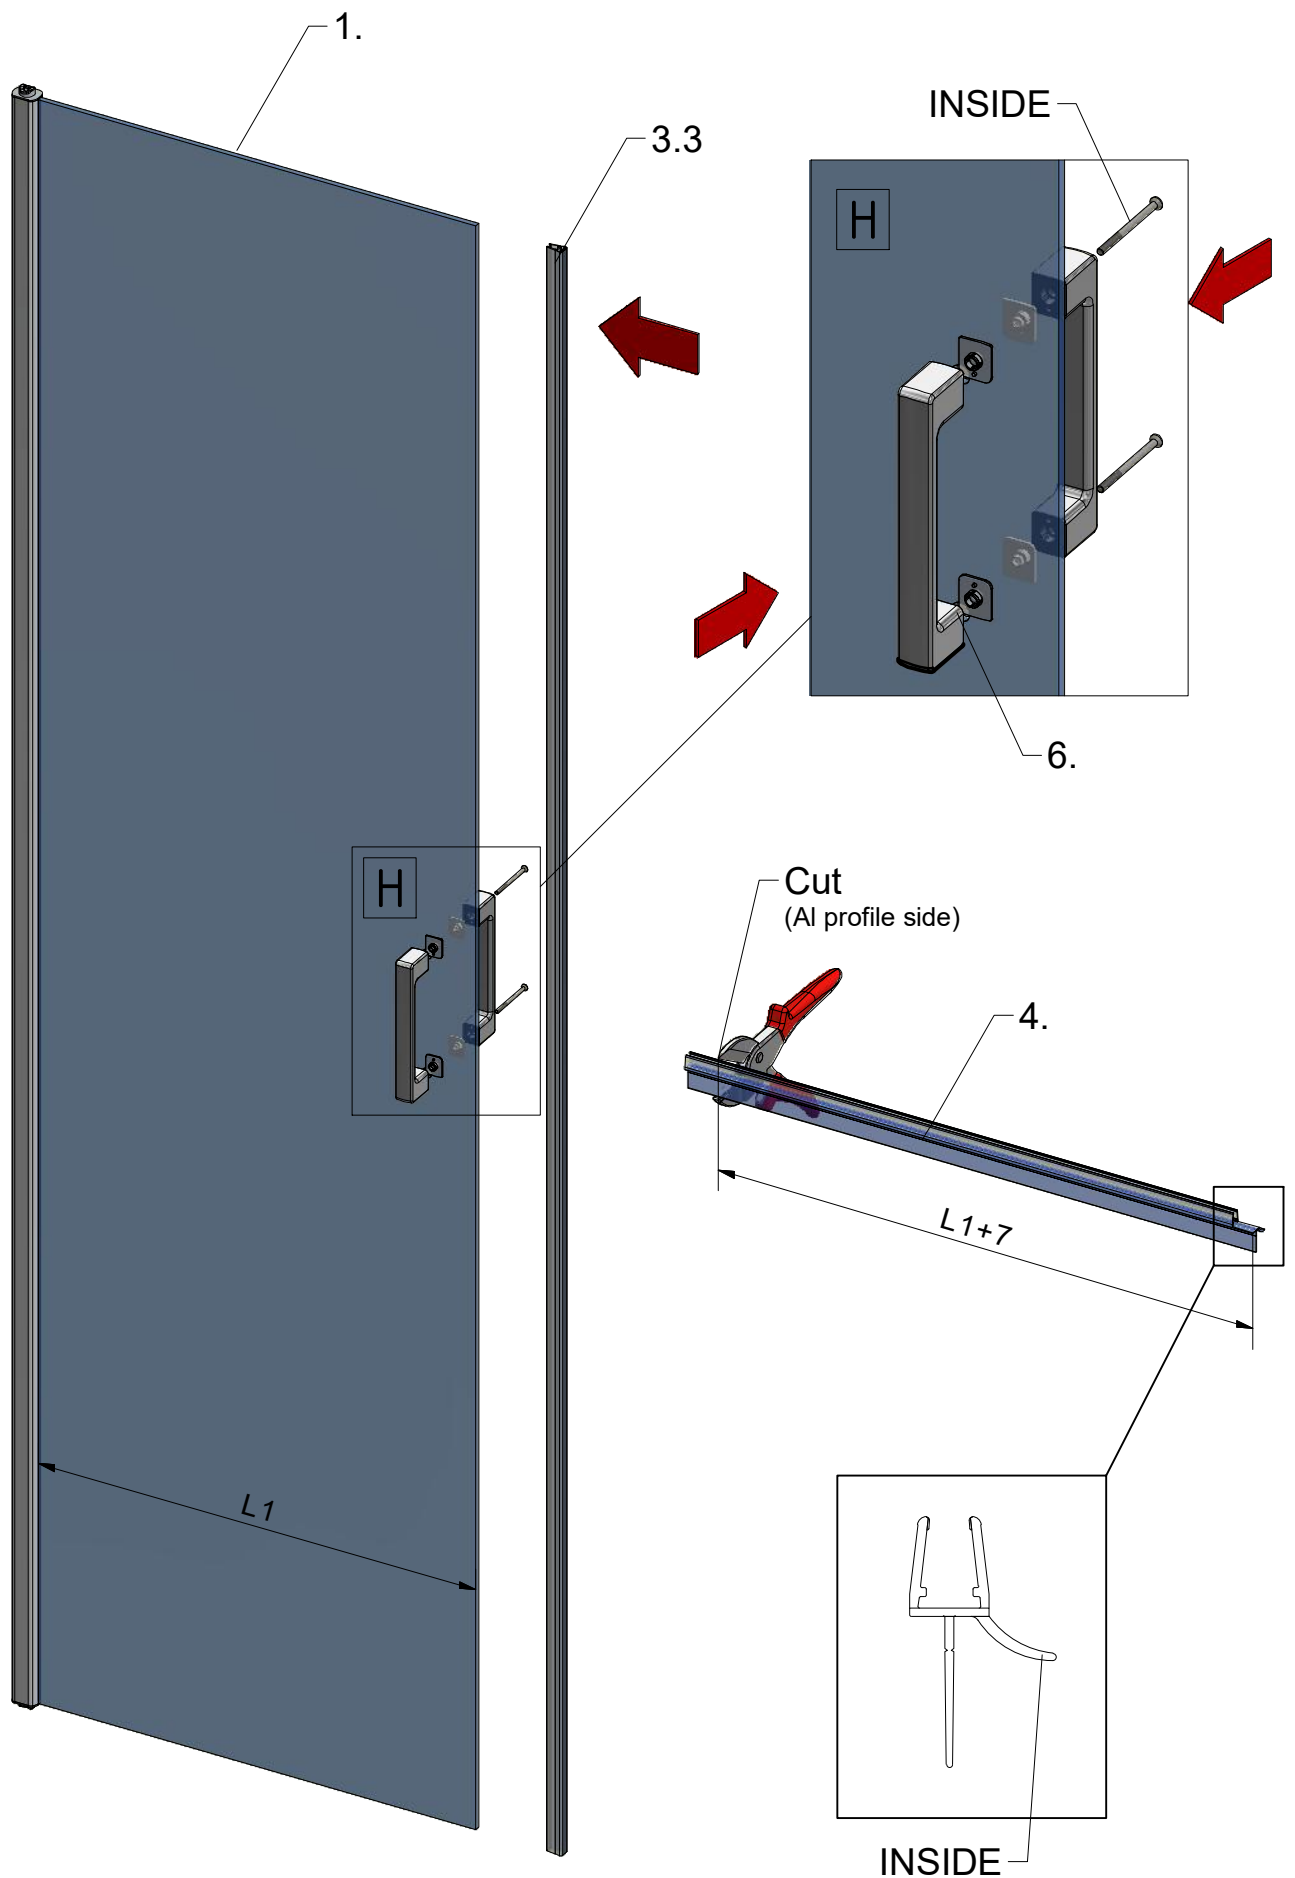

Next step in instructions is for left installation
(for right installation - proceed in a mirror image)

LEFT Installation

RIGHT Installation

Remove the ZAMAK for door assembly

Use for protect and support door glass

P;Q;R;S;T

Mounting without treshold bar

Mounting with treshold bar

SILICONE

SILICONE

SILICONE
MIN 100mm

SILICONE
MIN 100mm

Roth Energy and Sanitary Systems