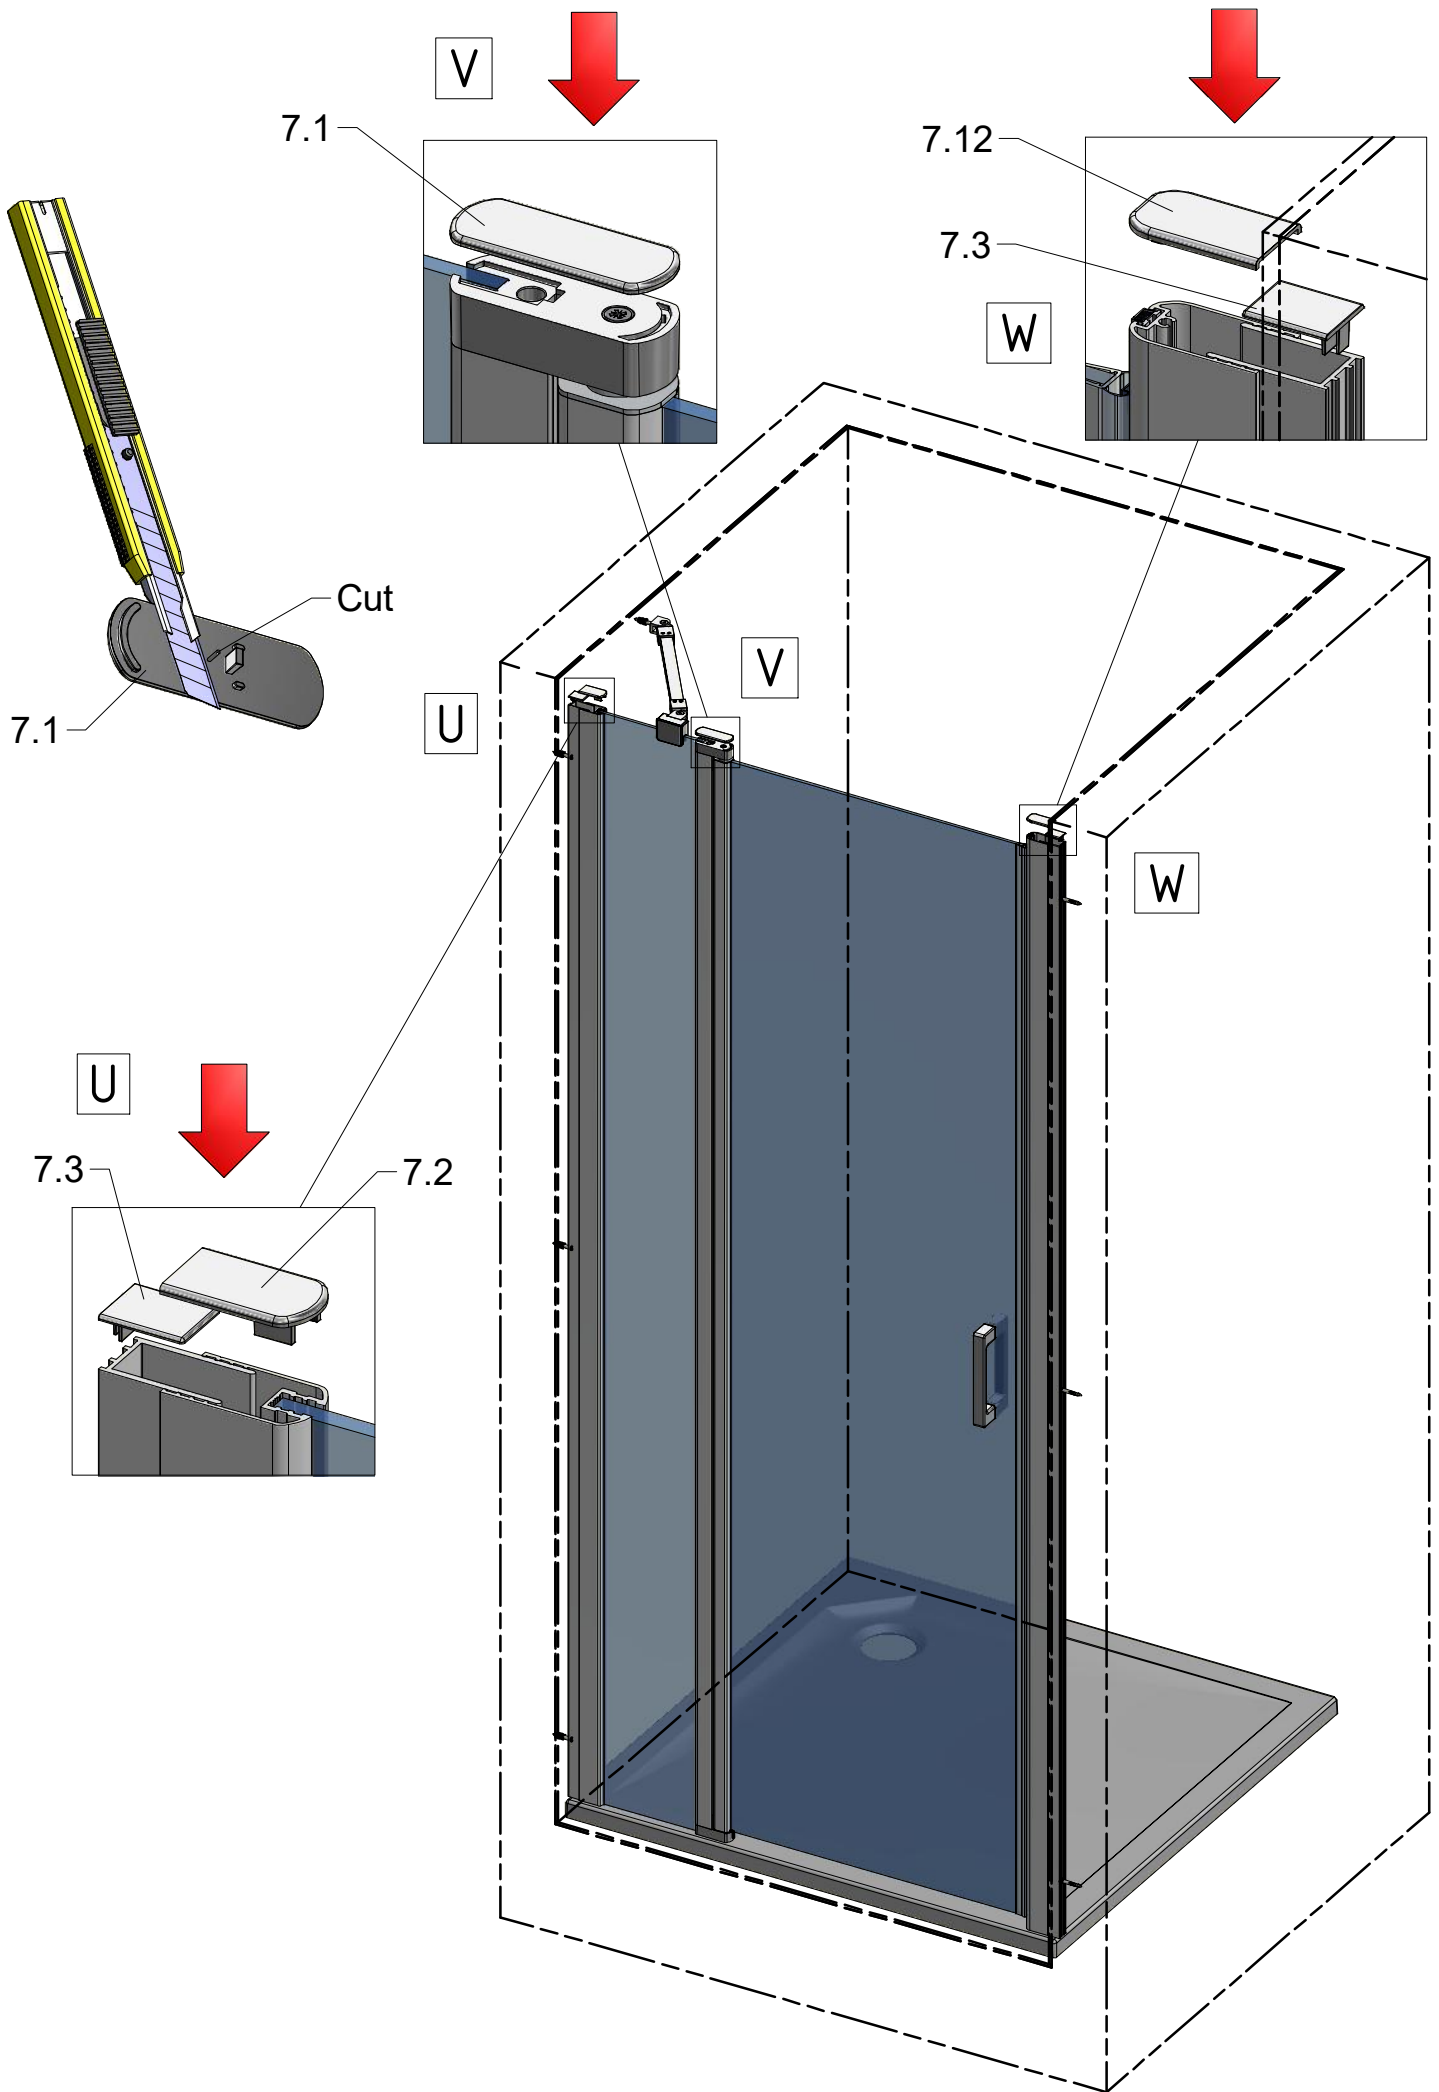

Next step in instructions is for left installation
(for right installation - proceed in a mirror image)

LEFT Installation

RIGHT Installation

Remove the ZAMAK for door assembly

Use for protect and support door glass

P;Q;R;S;T

Mounting without treshold bar

Mounting with treshold bar

SILICONE

SILICONE

SILICONE
MIN 100mm

SILICONE
MIN 100mm

Roth Energy and Sanitary Systems