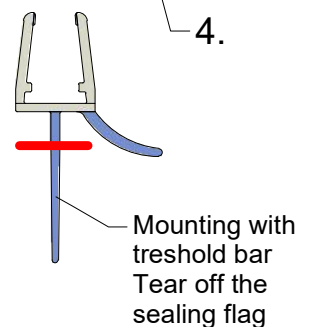

Next step in instructions is for left installation
(for right installation - proceed in a mirror image)

LEFT Installation

RIGHT Installation

Remove the ZAMAK for door assembly

Use for protect and support door glass

P;Q;R;S;T

Mounting without treshold bar

Mounting with treshold bar

SILICONE

SILICONE

SILICONE
MIN 100mm

SILICONE
MIN 100mm

Roth Energy and Sanitary Systems