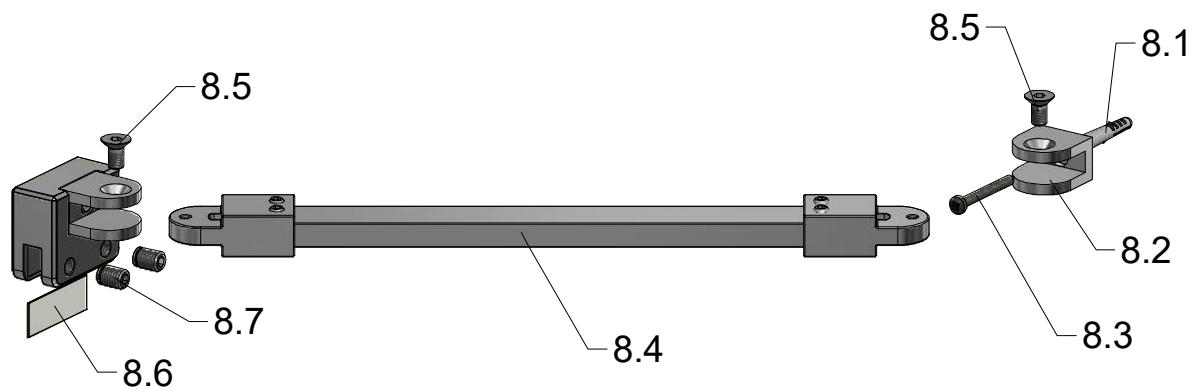

2. V304

3. P6285 (VPE) P6919 (NPE)

8. P316