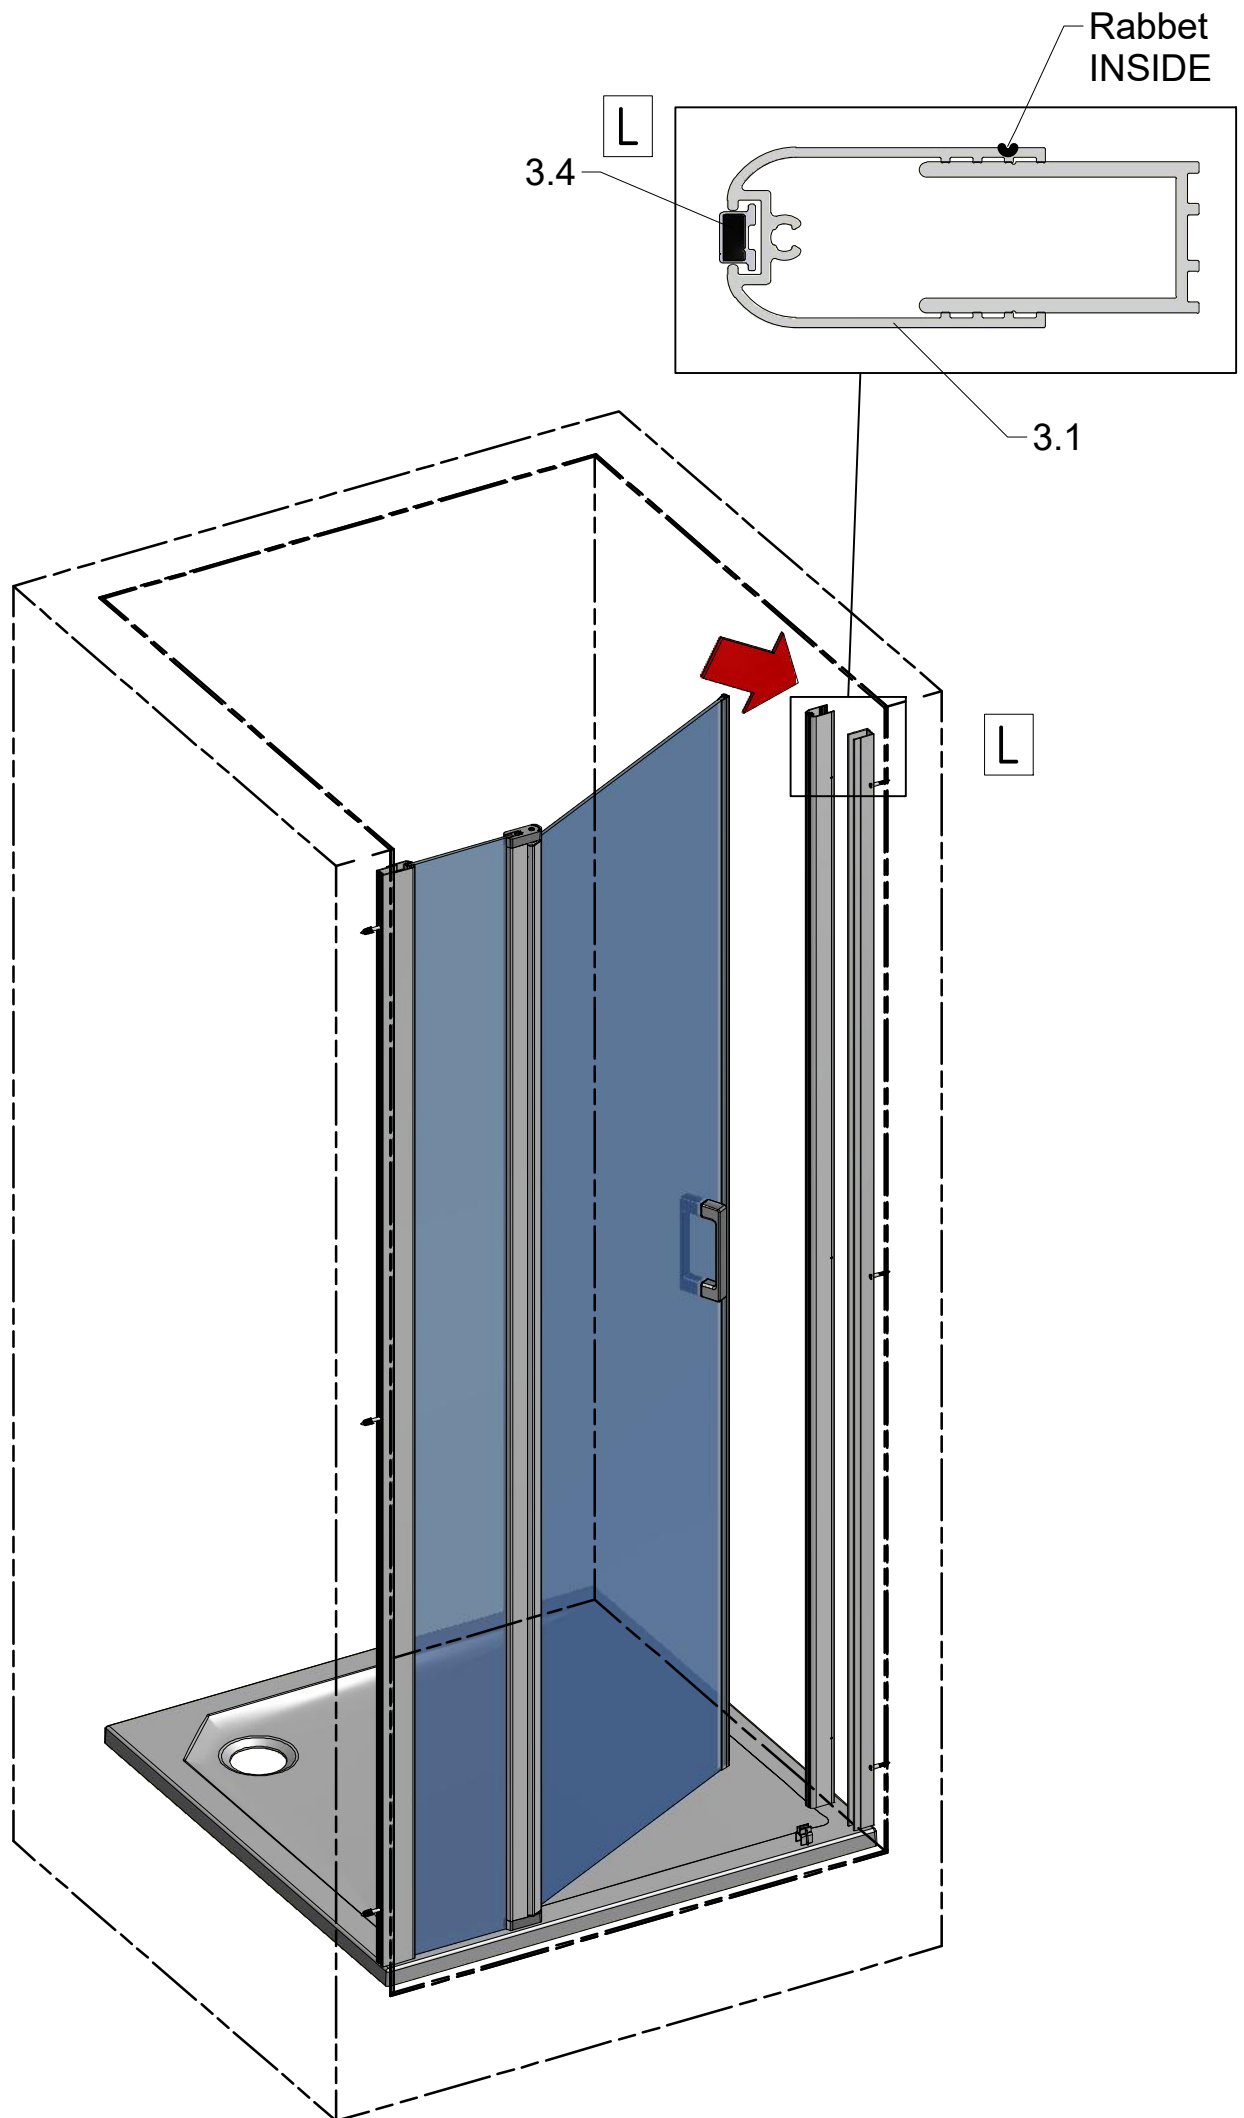

Next step in instructions is for left installation
(for right installation - proceed in a mirror image)

LEFT Installation

RIGHT Installation

Remove the ZAMAK for door assembly

Use for protect and support door glass

P;Q;R;S;T

Mounting without treshold bar

Mounting with treshold bar

SILICONE

SILICONE

SILICONE
MIN 100mm

SILICONE
MIN 100mm

Roth Energy and Sanitary Systems