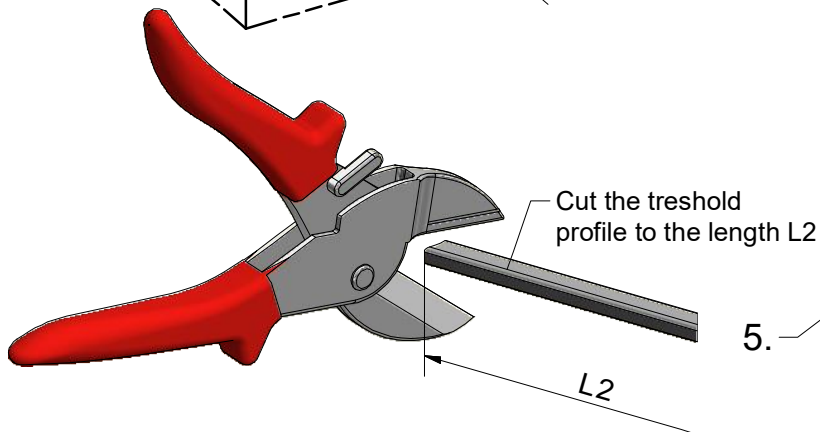

Next step in instructions is for left installation
(for right installation - proceed in a mirror image)

LEFT Installation

RIGHT Installation

Remove the ZAMAK for door assembly

Use for protect and support door glass

P;Q;R;S;T

Mounting without treshold bar

Mounting with treshold bar

SILICONE

SILICONE

SILICONE
MIN 100mm

SILICONE
MIN 100mm

Roth Energy and Sanitary Systems