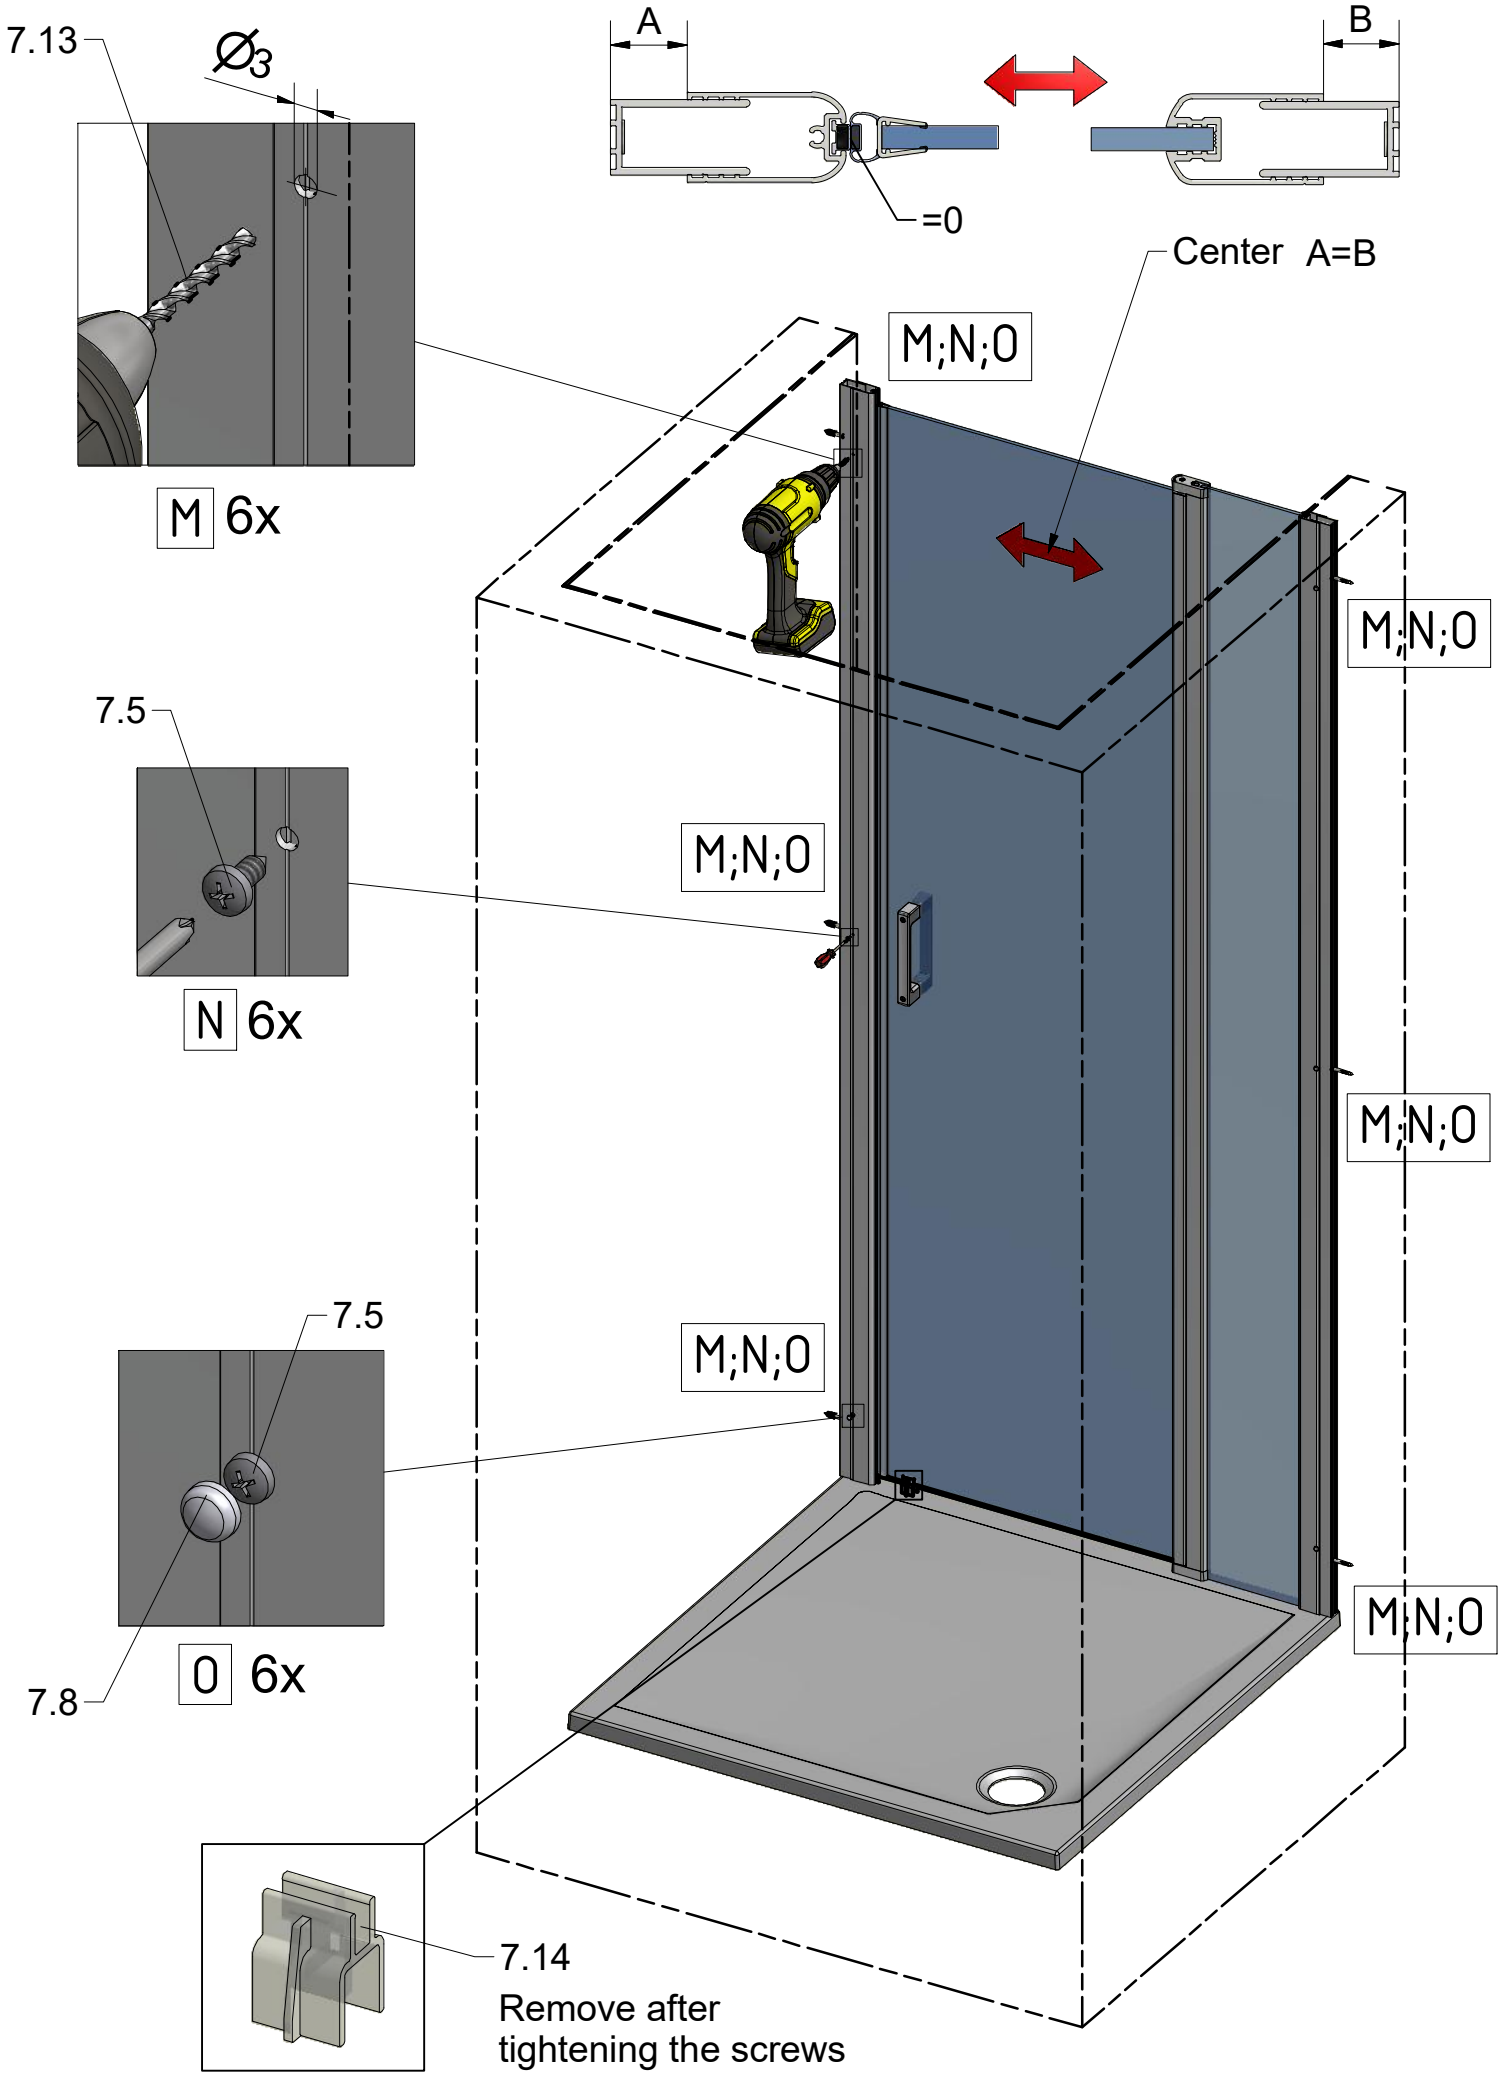

Next step in instructions is for left installation
(for right installation - proceed in a mirror image)

LEFT Installation

RIGHT Installation

Remove the ZAMAK for door assembly

Use for protect and support door glass

P;Q;R;S;T

Mounting without treshold bar

Mounting with treshold bar

SILICONE

SILICONE

SILICONE
MIN 100mm

SILICONE
MIN 100mm

Roth Energy and Sanitary Systems