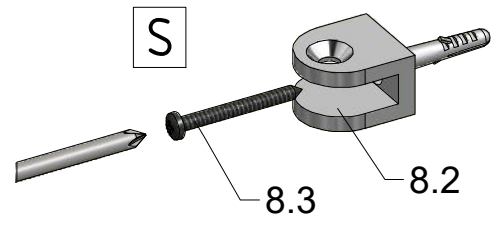

Next step in instructions is for left installation
(for right installation - proceed in a mirror image)

LEFT Installation

RIGHT Installation

Remove the ZAMAK for door assembly

Use for protect and support door glass

P;Q;R;S;T

Mounting without treshold bar

Mounting with treshold bar

SILICONE

SILICONE

SILICONE
MIN 100mm

SILICONE
MIN 100mm

Roth Energy and Sanitary Systems