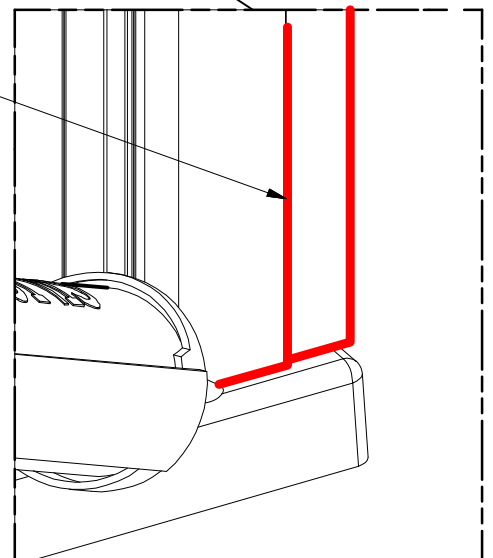

Next step in instructions is for left installation
(for right installation - proceed in a mirror image)

LEFT Installation

RIGHT Installation

Remove the ZAMAK for door assembly

Use for protect and support door glass

P;Q;R;S;T

Mounting without treshold bar

Mounting with treshold bar

SILICONE

SILICONE

SILICONE
MIN 100mm

SILICONE
MIN 100mm

Roth Energy and Sanitary Systems