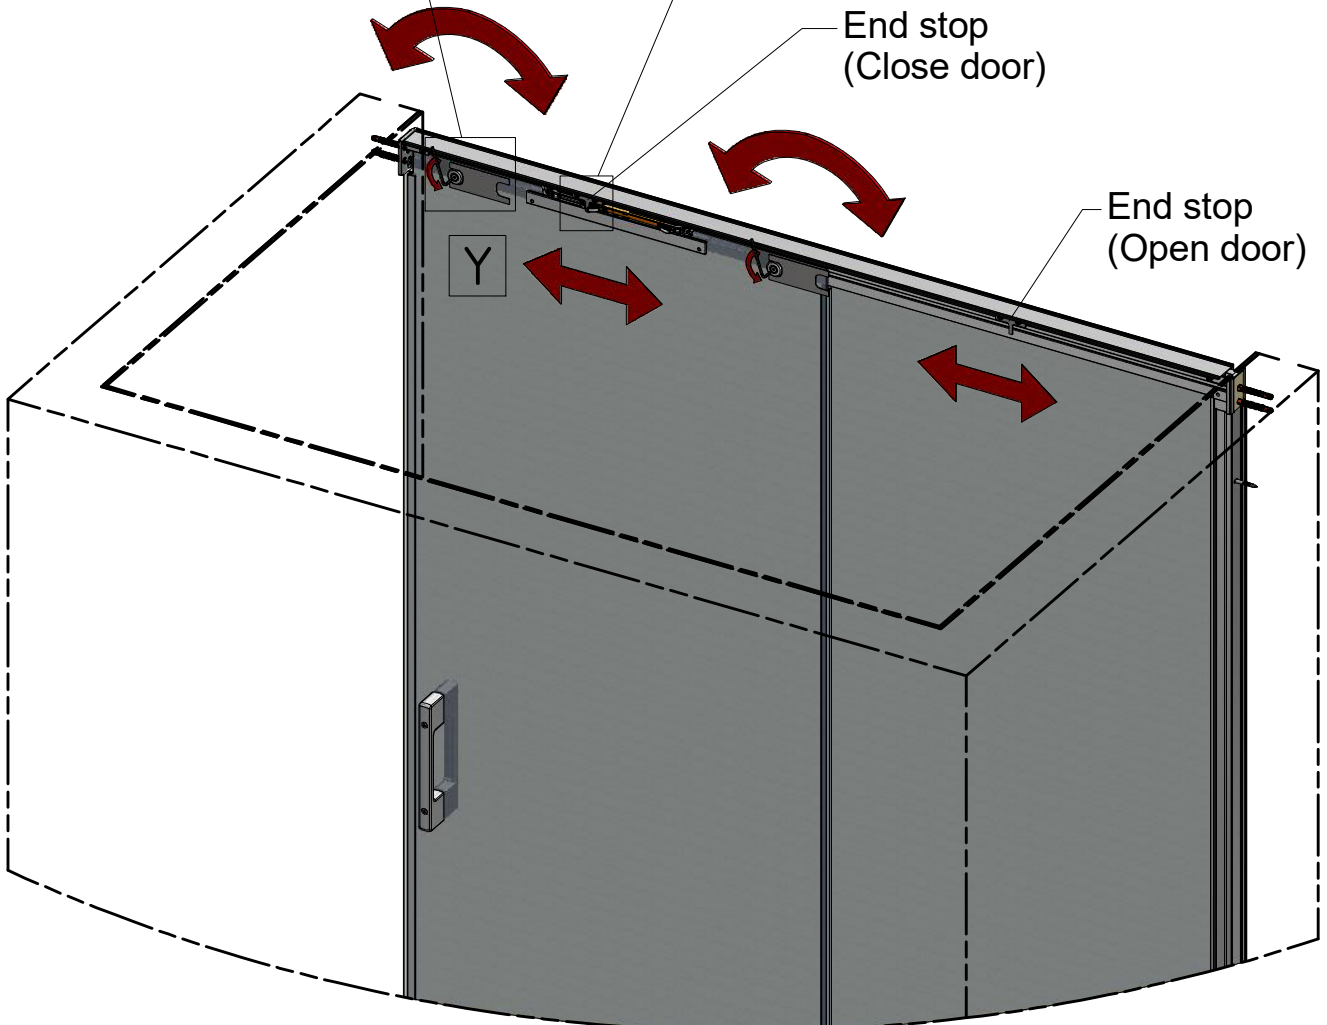

LEFT Installation

RIGHT Installation

(for right installation use 8.4 - Right)

(for right installation use 8.4 - Left)

8.16
(assembly tool)

Set end stops
of Soft-Close

! Beware of the
collision of the
handle and
the fixed glass