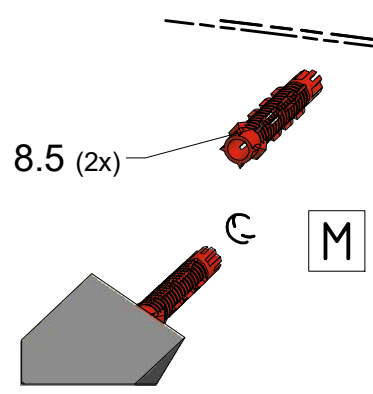

MI FX2	
TYPE	X (mm)
750	725-750
800	875-900
900	875-900
1000	975-1000
1100	1075-1100
1200	1175-1200

Next step in instructions is for left installation
(for right installation - proceed in a mirror image)

LEFT Installation

RIGHT Installation

(for right installation use 8.4 - Right)

(for right installation use 8.4 - Left)

8.16
(assembly tool)

Set end stops
of Soft-Close

! Beware of the
collision of the
handle and
the fixed glass