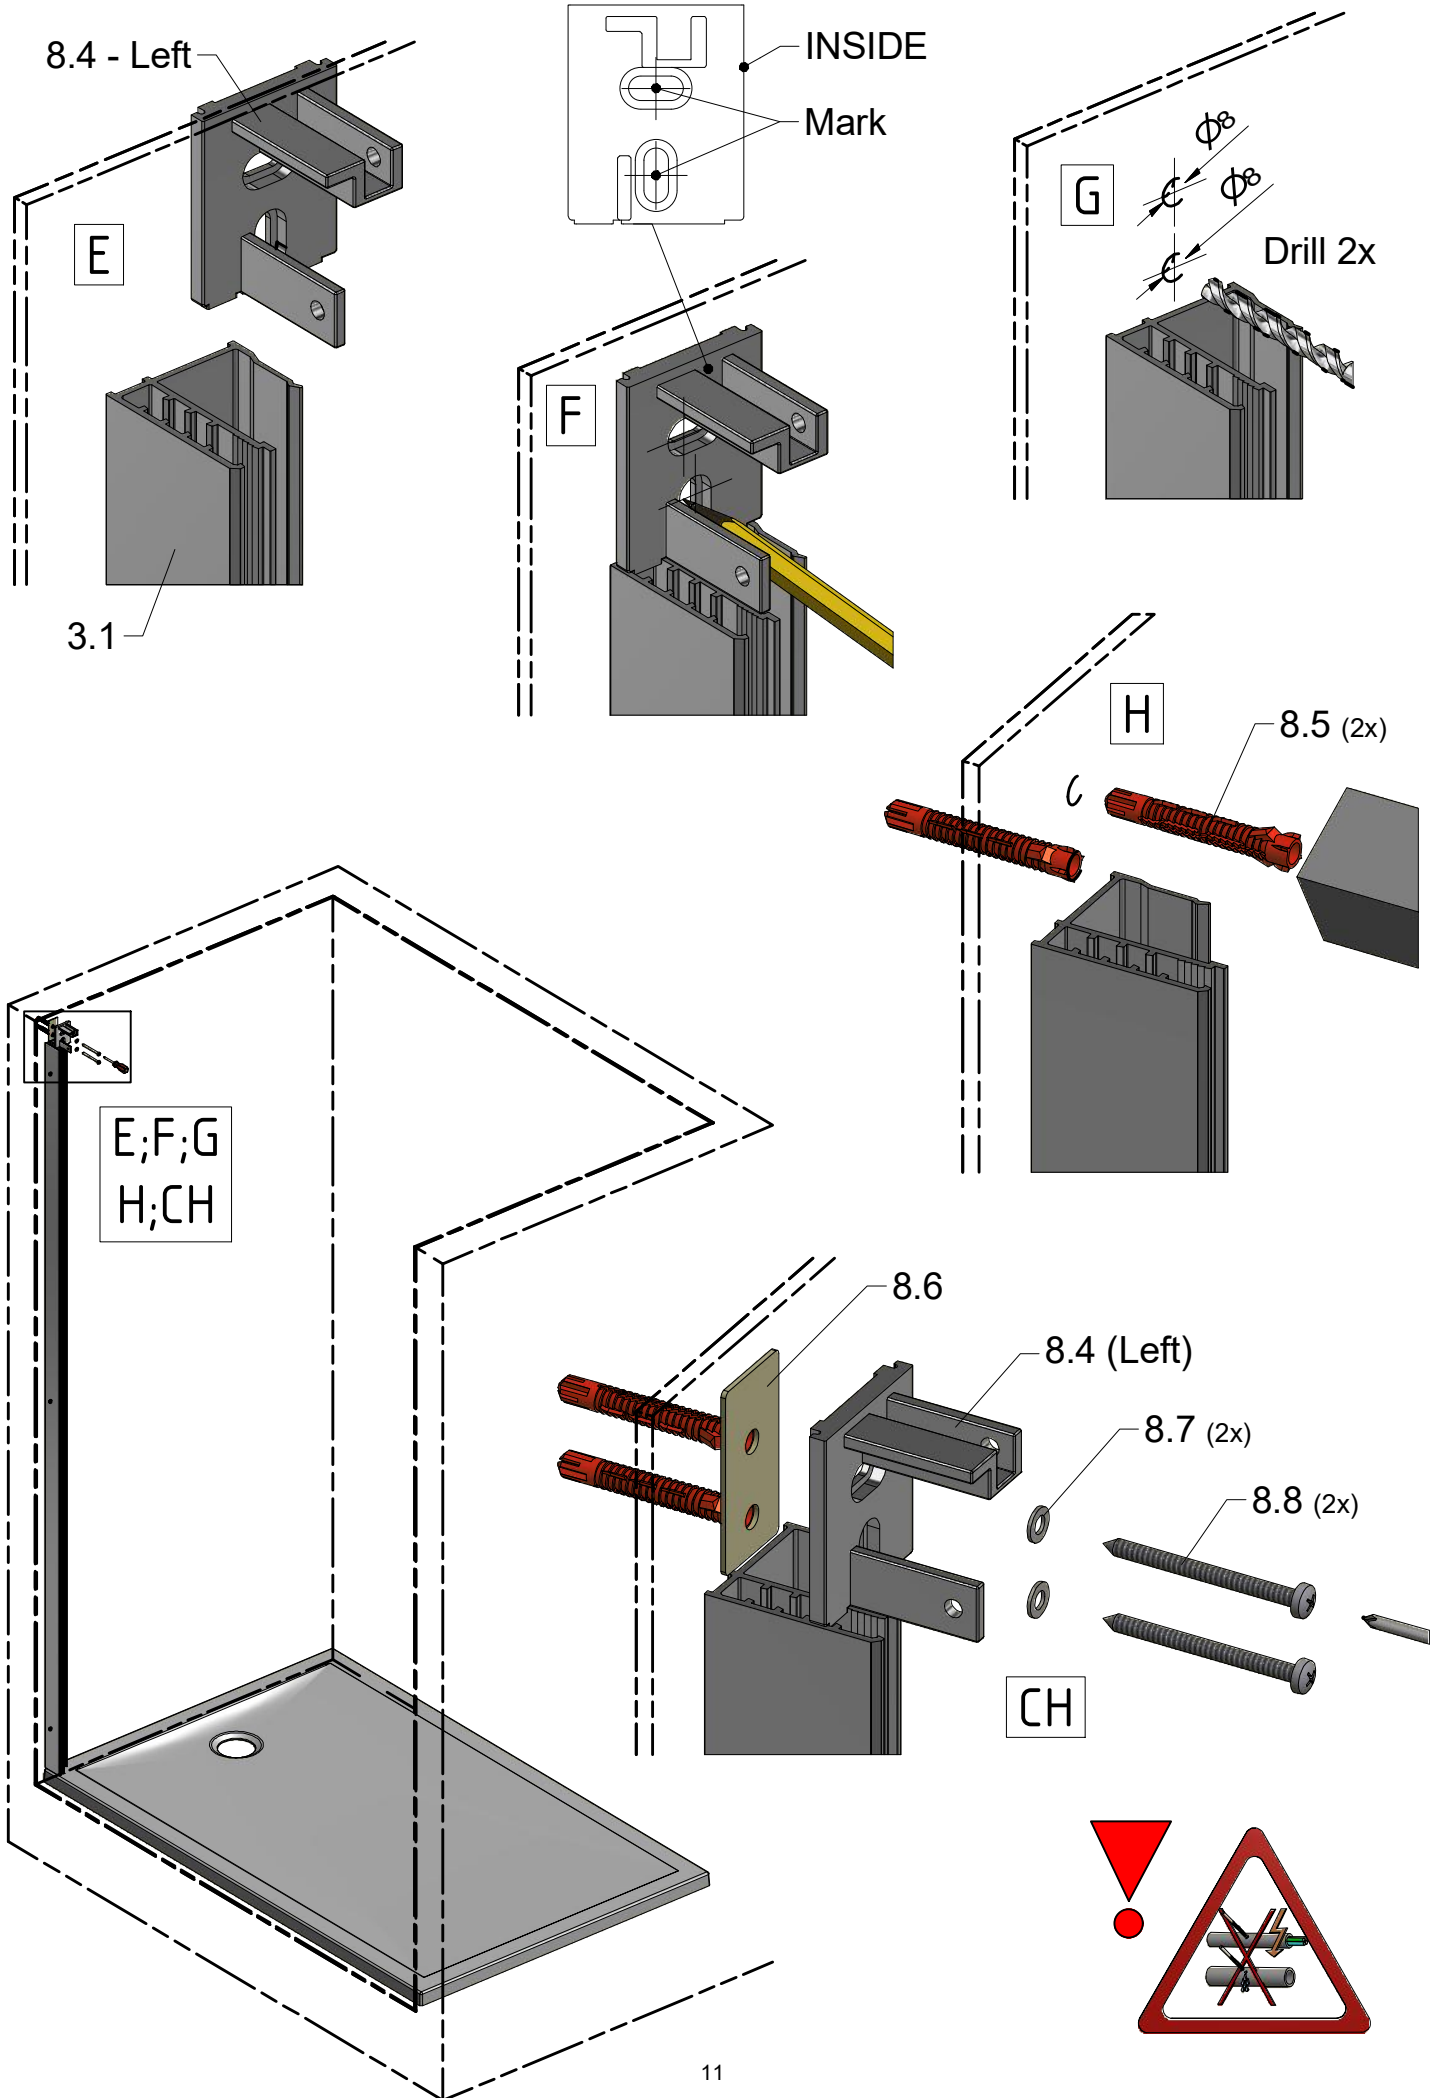

MI FX2	
TYPE	X (mm)
750	725-750
800	875-900
900	875-900
1000	975-1000
1100	1075-1100
1200	1175-1200

Next step in instructions is for left installation
(for right installation - proceed in a mirror image)

LEFT Installation

RIGHT Installation

(for right installation use 8.4 - Right)

(for right installation use 8.4 - Left)

8.16
(assembly tool)

Set end stops
of Soft-Close

! Beware of the
collision of the
handle and
the fixed glass