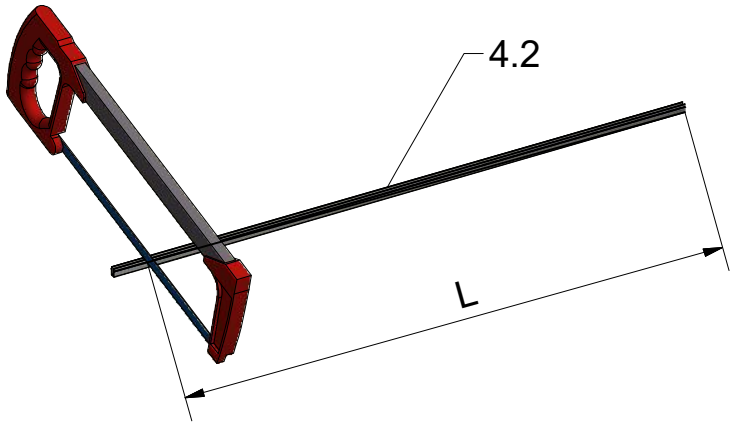

MI FX2	
TYPE	X (mm)
750	725-750
800	875-900
900	875-900
1000	975-1000
1100	1075-1100
1200	1175-1200

Next step in instructions is for left installation
(for right installation - proceed in a mirror image)

LEFT Installation

RIGHT Installation

(for right installation use 8.4 - Right)

(for right installation use 8.4 - Left)

8.16
(assembly tool)

Set end stops
of Soft-Close

! Beware of the
collision of the
handle and
the fixed glass