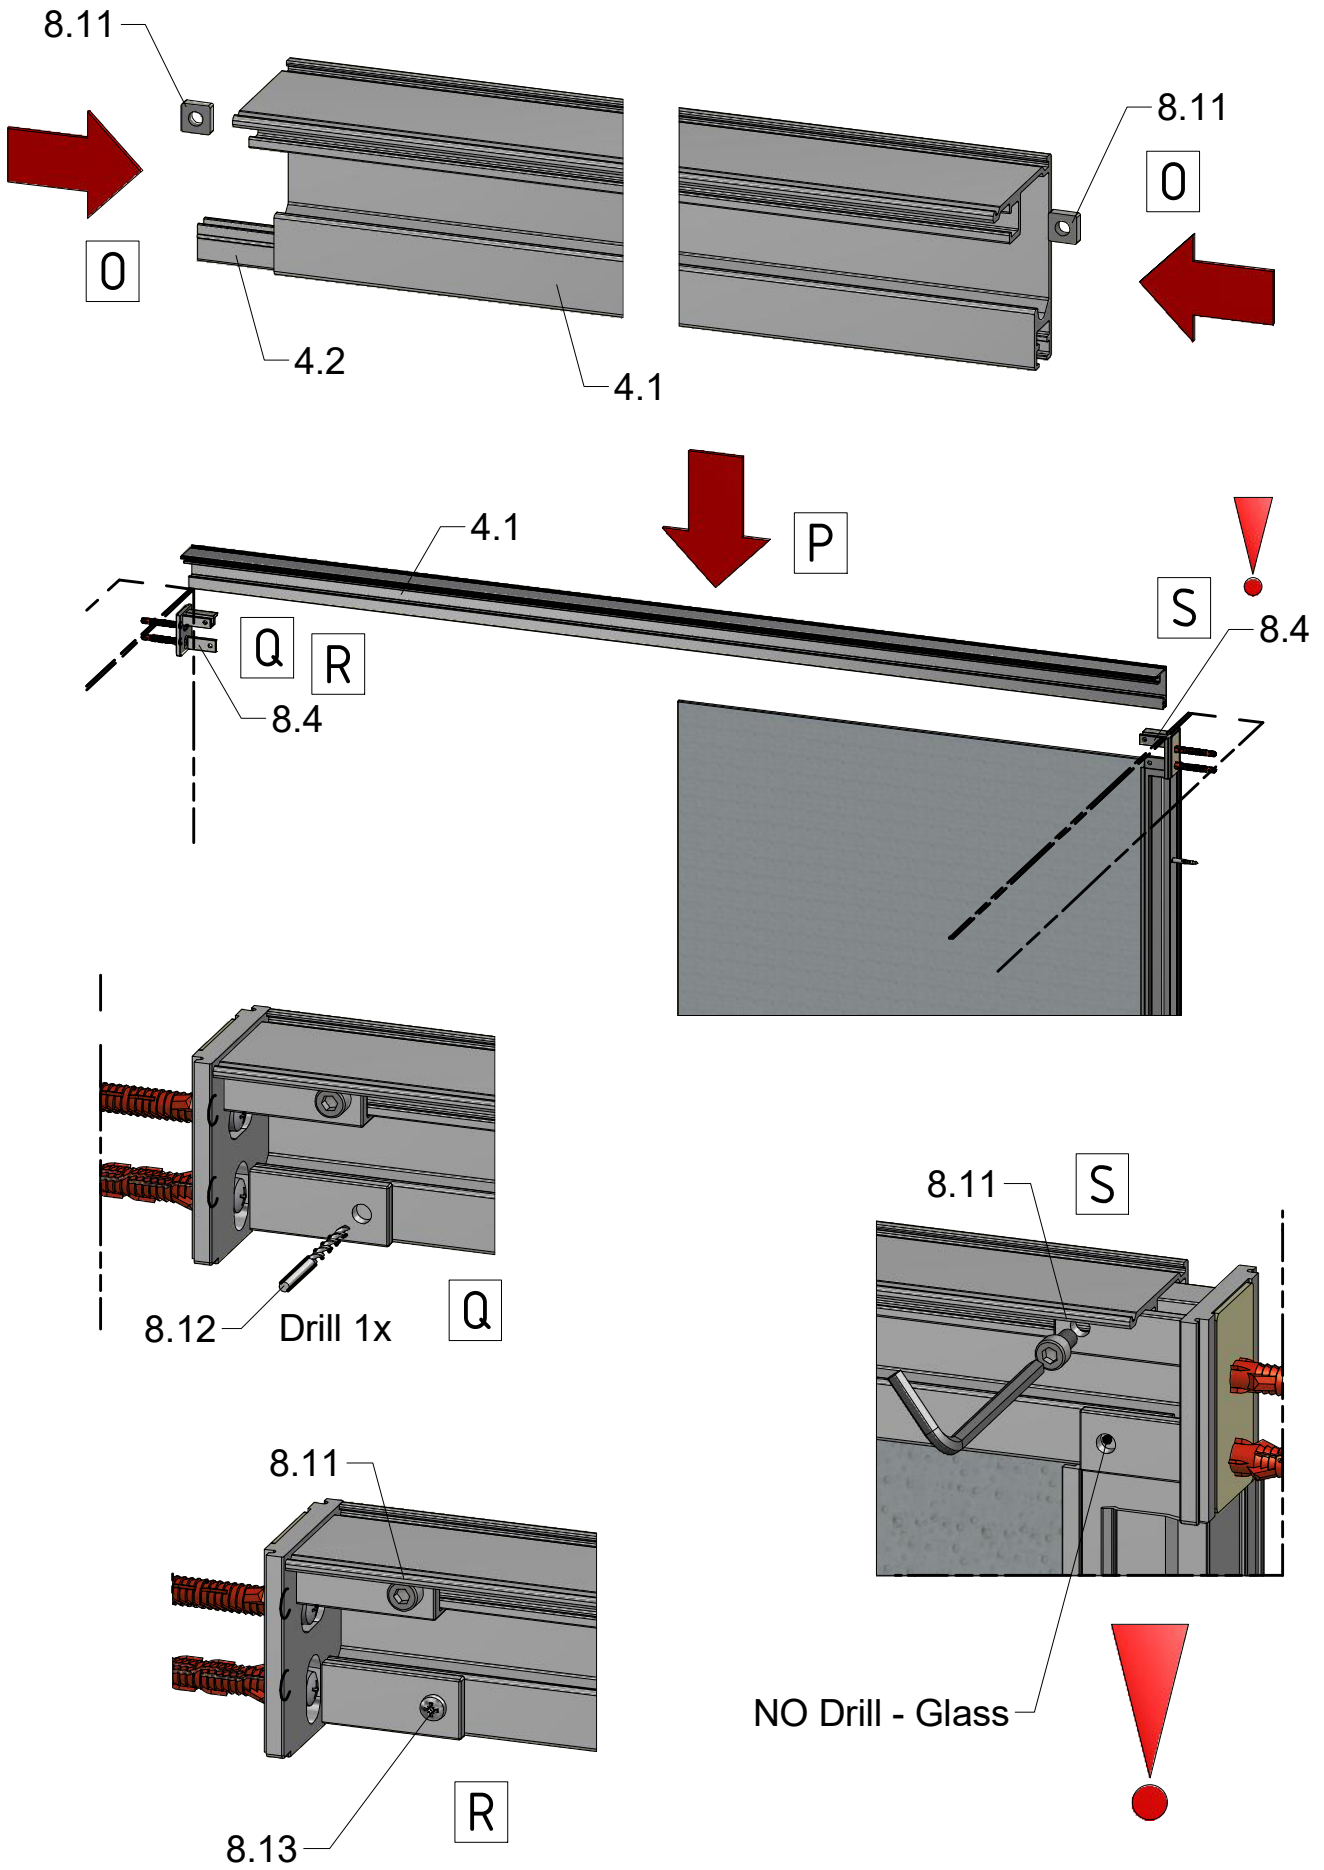

MI FX2	
TYPE	X (mm)
750	725-750
800	875-900
900	875-900
1000	975-1000
1100	1075-1100
1200	1175-1200

Next step in instructions is for left installation
(for right installation - proceed in a mirror image)

LEFT Installation

RIGHT Installation

(for right installation use 8.4 - Right)

(for right installation use 8.4 - Left)

8.16
(assembly tool)

Set end stops
of Soft-Close

! Beware of the
collision of the
handle and
the fixed glass