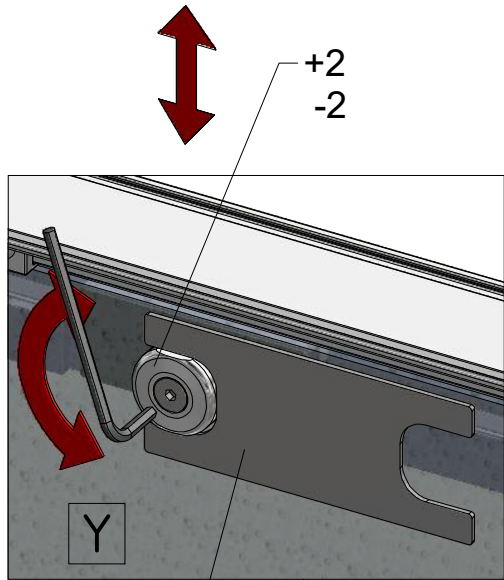

LEFT Installation

RIGHT Installation

(for right installation use 8.4 - Right)

(for right installation use 8.4 - Left)

8.16
(assembly tool)

Set end stops
of Soft-Close

! Beware of the
collision of the
handle and
the fixed glass