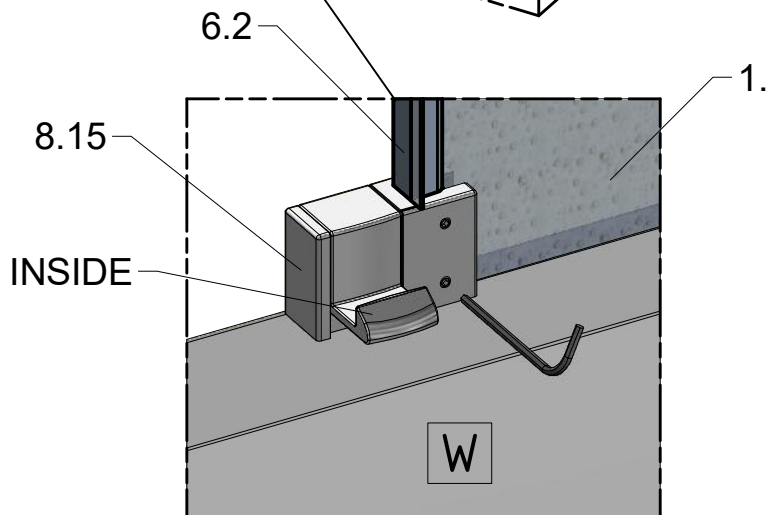

MI FX2	
TYPE	X (mm)
750	725-750
800	875-900
900	875-900
1000	975-1000
1100	1075-1100
1200	1175-1200

Next step in instructions is for left installation
(for right installation - proceed in a mirror image)

LEFT Installation

RIGHT Installation

(for right installation use 8.4 - Right)

(for right installation use 8.4 - Left)

8.16
(assembly tool)

Set end stops
of Soft-Close

! Beware of the
collision of the
handle and
the fixed glass