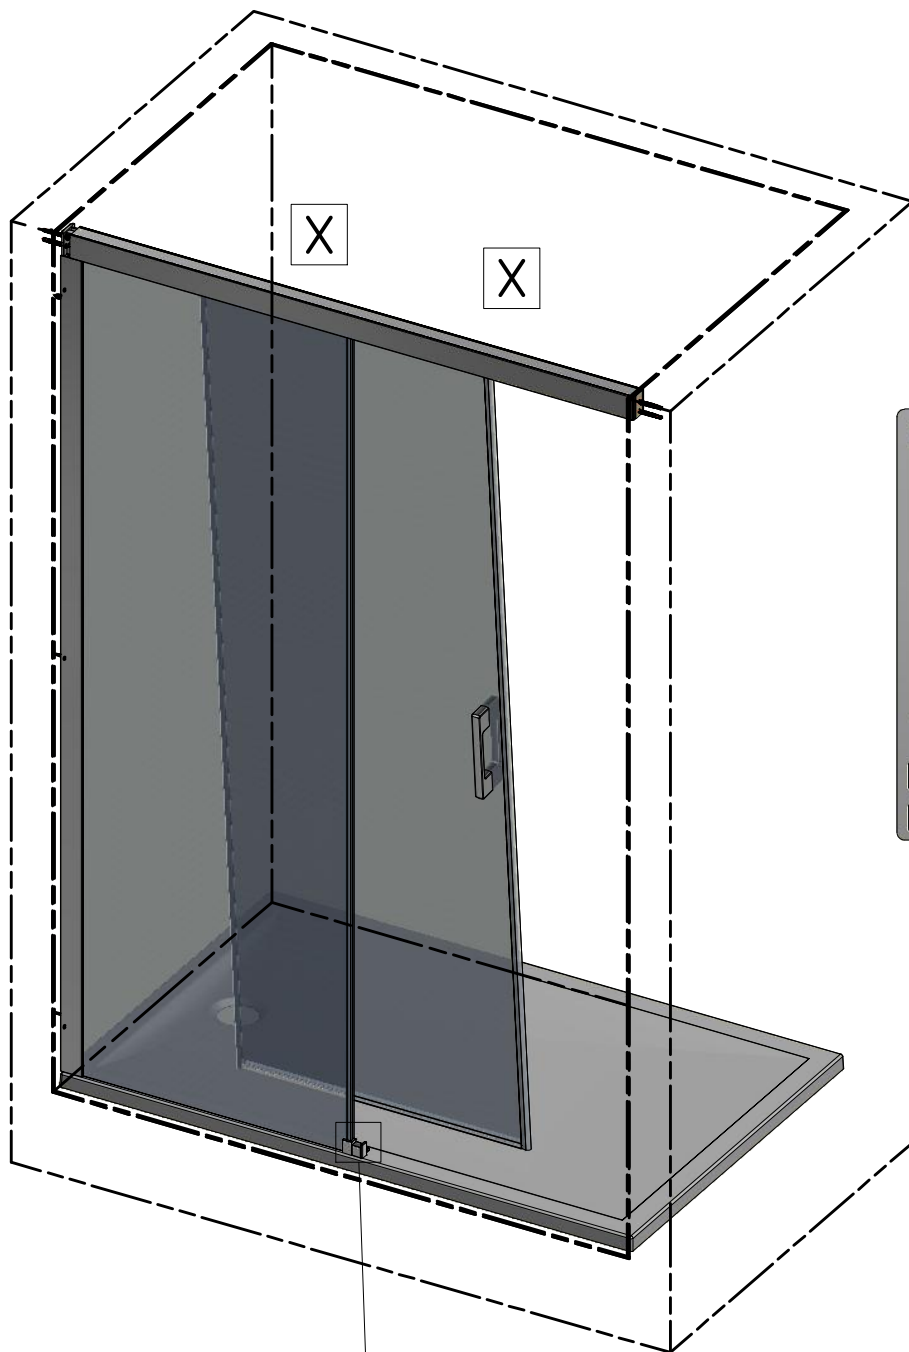

MI FX2	
TYPE	X (mm)
750	725-750
800	875-900
900	875-900
1000	975-1000
1100	1075-1100
1200	1175-1200

Next step in instructions is for left installation
(for right installation - proceed in a mirror image)

LEFT Installation

RIGHT Installation

(for right installation use 8.4 - Right)

(for right installation use 8.4 - Left)

8.16
(assembly tool)

Set end stops
of Soft-Close

! Beware of the
collision of the
handle and
the fixed glass