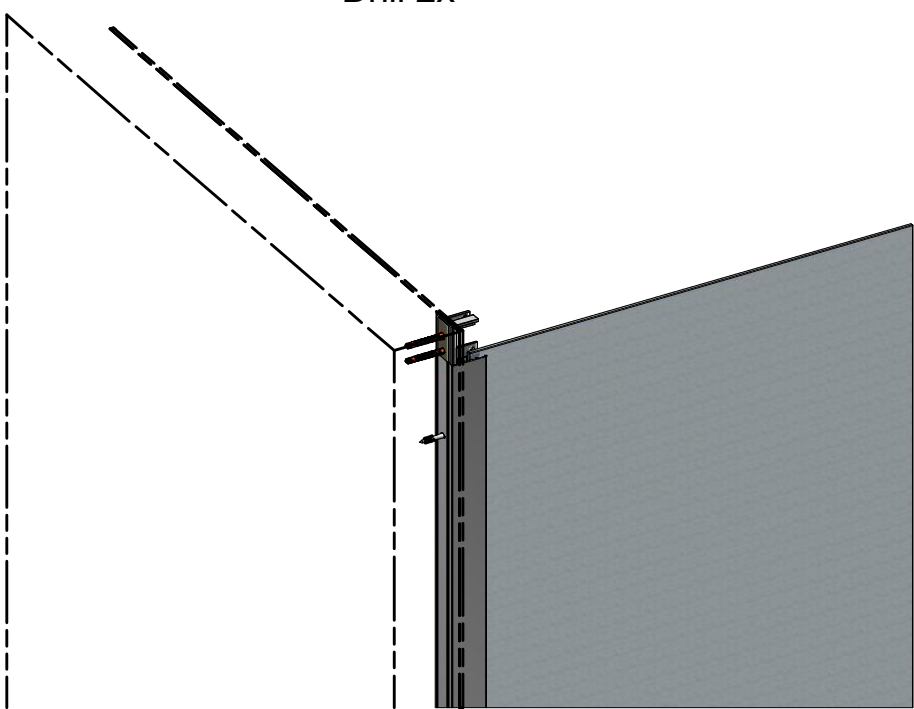

LEFT Installation

RIGHT Installation

(for right installation use 8.4 - Right)

(for right installation use 8.4 - Left)

8.16
(assembly tool)

Set end stops
of Soft-Close

! Beware of the
collision of the
handle and
the fixed glass