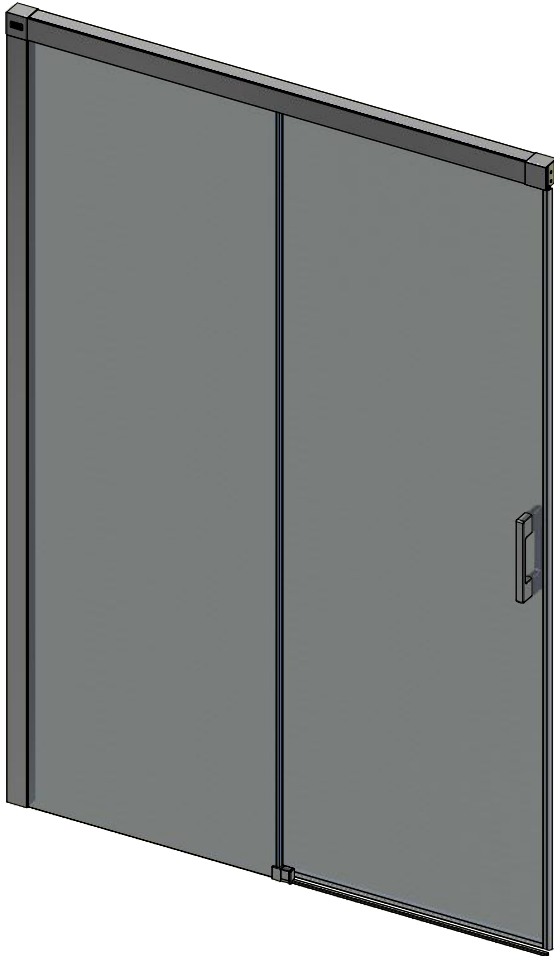

Next step in instructions is for left installation
(for right installation - proceed in a mirror image)

LEFT Installation