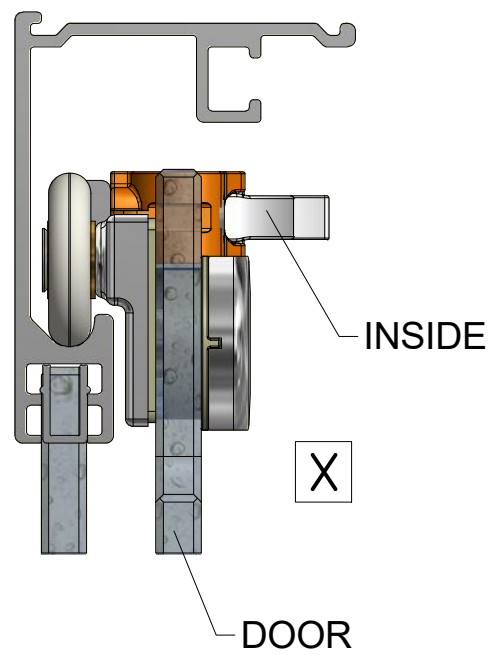

Assembling Instruction
Montageanleitung
Notice de montage
Montážní návod

Shower for life

MI D2L/R VPE / NPE

6. SEALS

POS.	PREVIEW	PCS	SPARE PART
1.		1	V327
2.		1	V328
3.		1	P7148 (VPE) P7149 (NPE)
4.		1	P337
5.		1	P7147
6.	SEALS	1	P7146 (VPE) P7172 (NPE)
7.		1	MB3188(VPE) MB3187 (NPE)
8.	ACCESSORIES	1	S50

MI FX2	
TYPE	X (mm)
750	725-750
800	875-900
900	875-900
1000	975-1000
1100	1075-1100
1200	1175-1200

Next step in instructions is for left installation
(for right installation - proceed in a mirror image)

LEFT Installation

RIGHT Installation

(for right installation use 8.4 - Right)

(for right installation use 8.4 - Left)

8.16
(assembly tool)

Set end stops
of Soft-Close

! Beware of the
collision of the
handle and
the fixed glass

AC

SILICONE

SILICONE
MIN 100mm

Roth Energy and Sanitary Systems

Generation

- Solar systems <
- Heat pump systems <

Storage

- Storage systems for Domestic & heating water <
- Combustibles and biofuels <
- Rainwater and waste water <