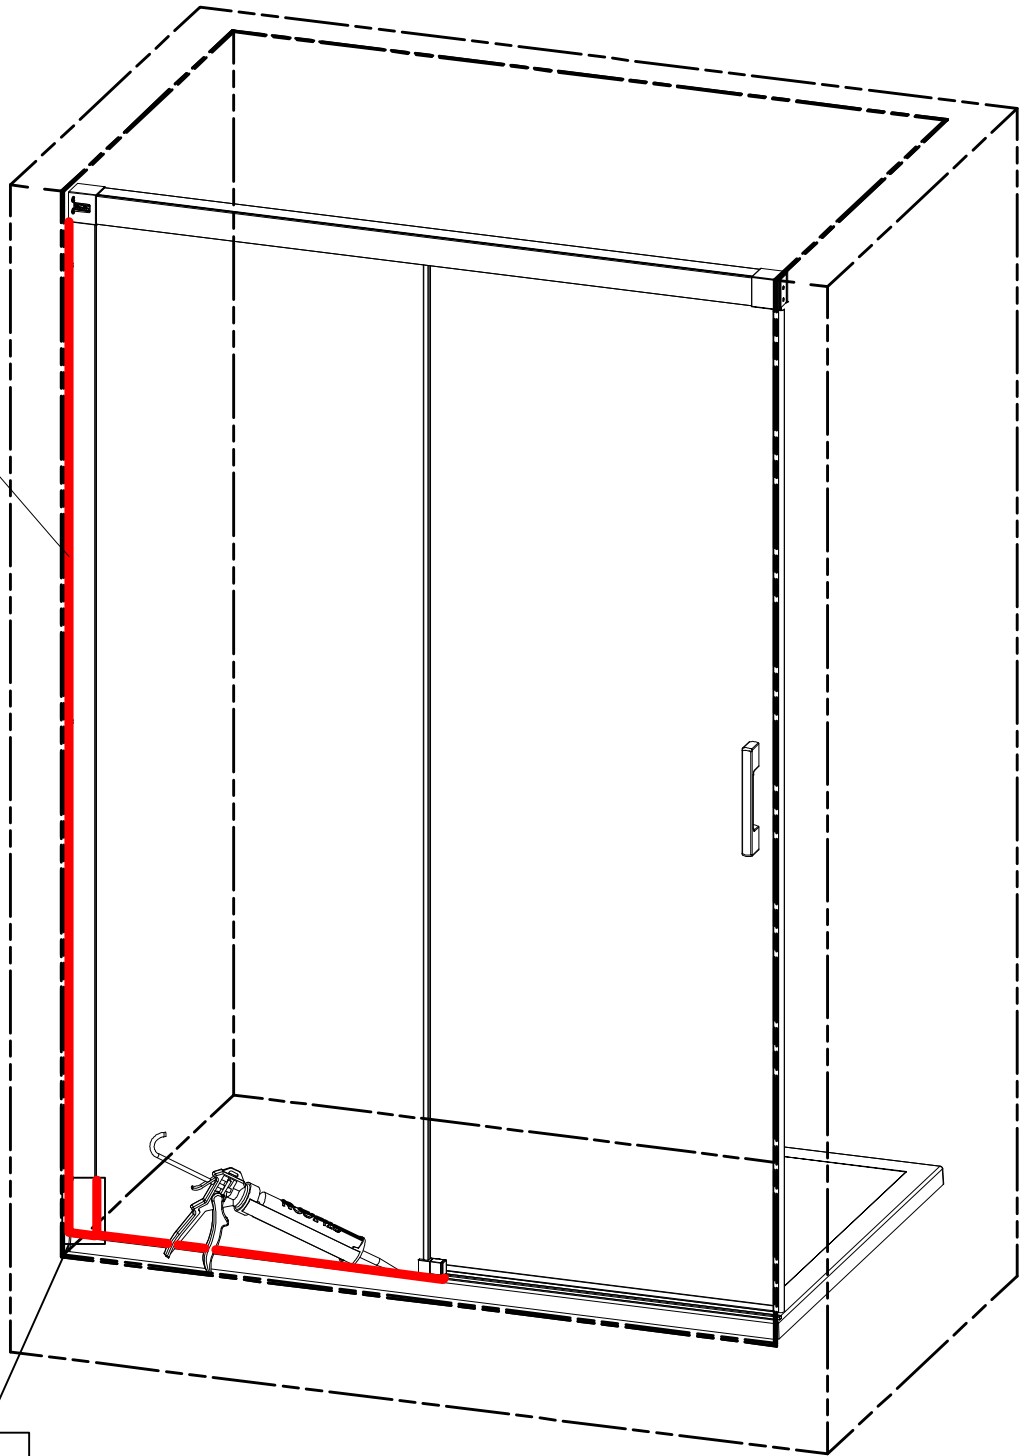

SILICONE

SILICONE
MIN 100mm