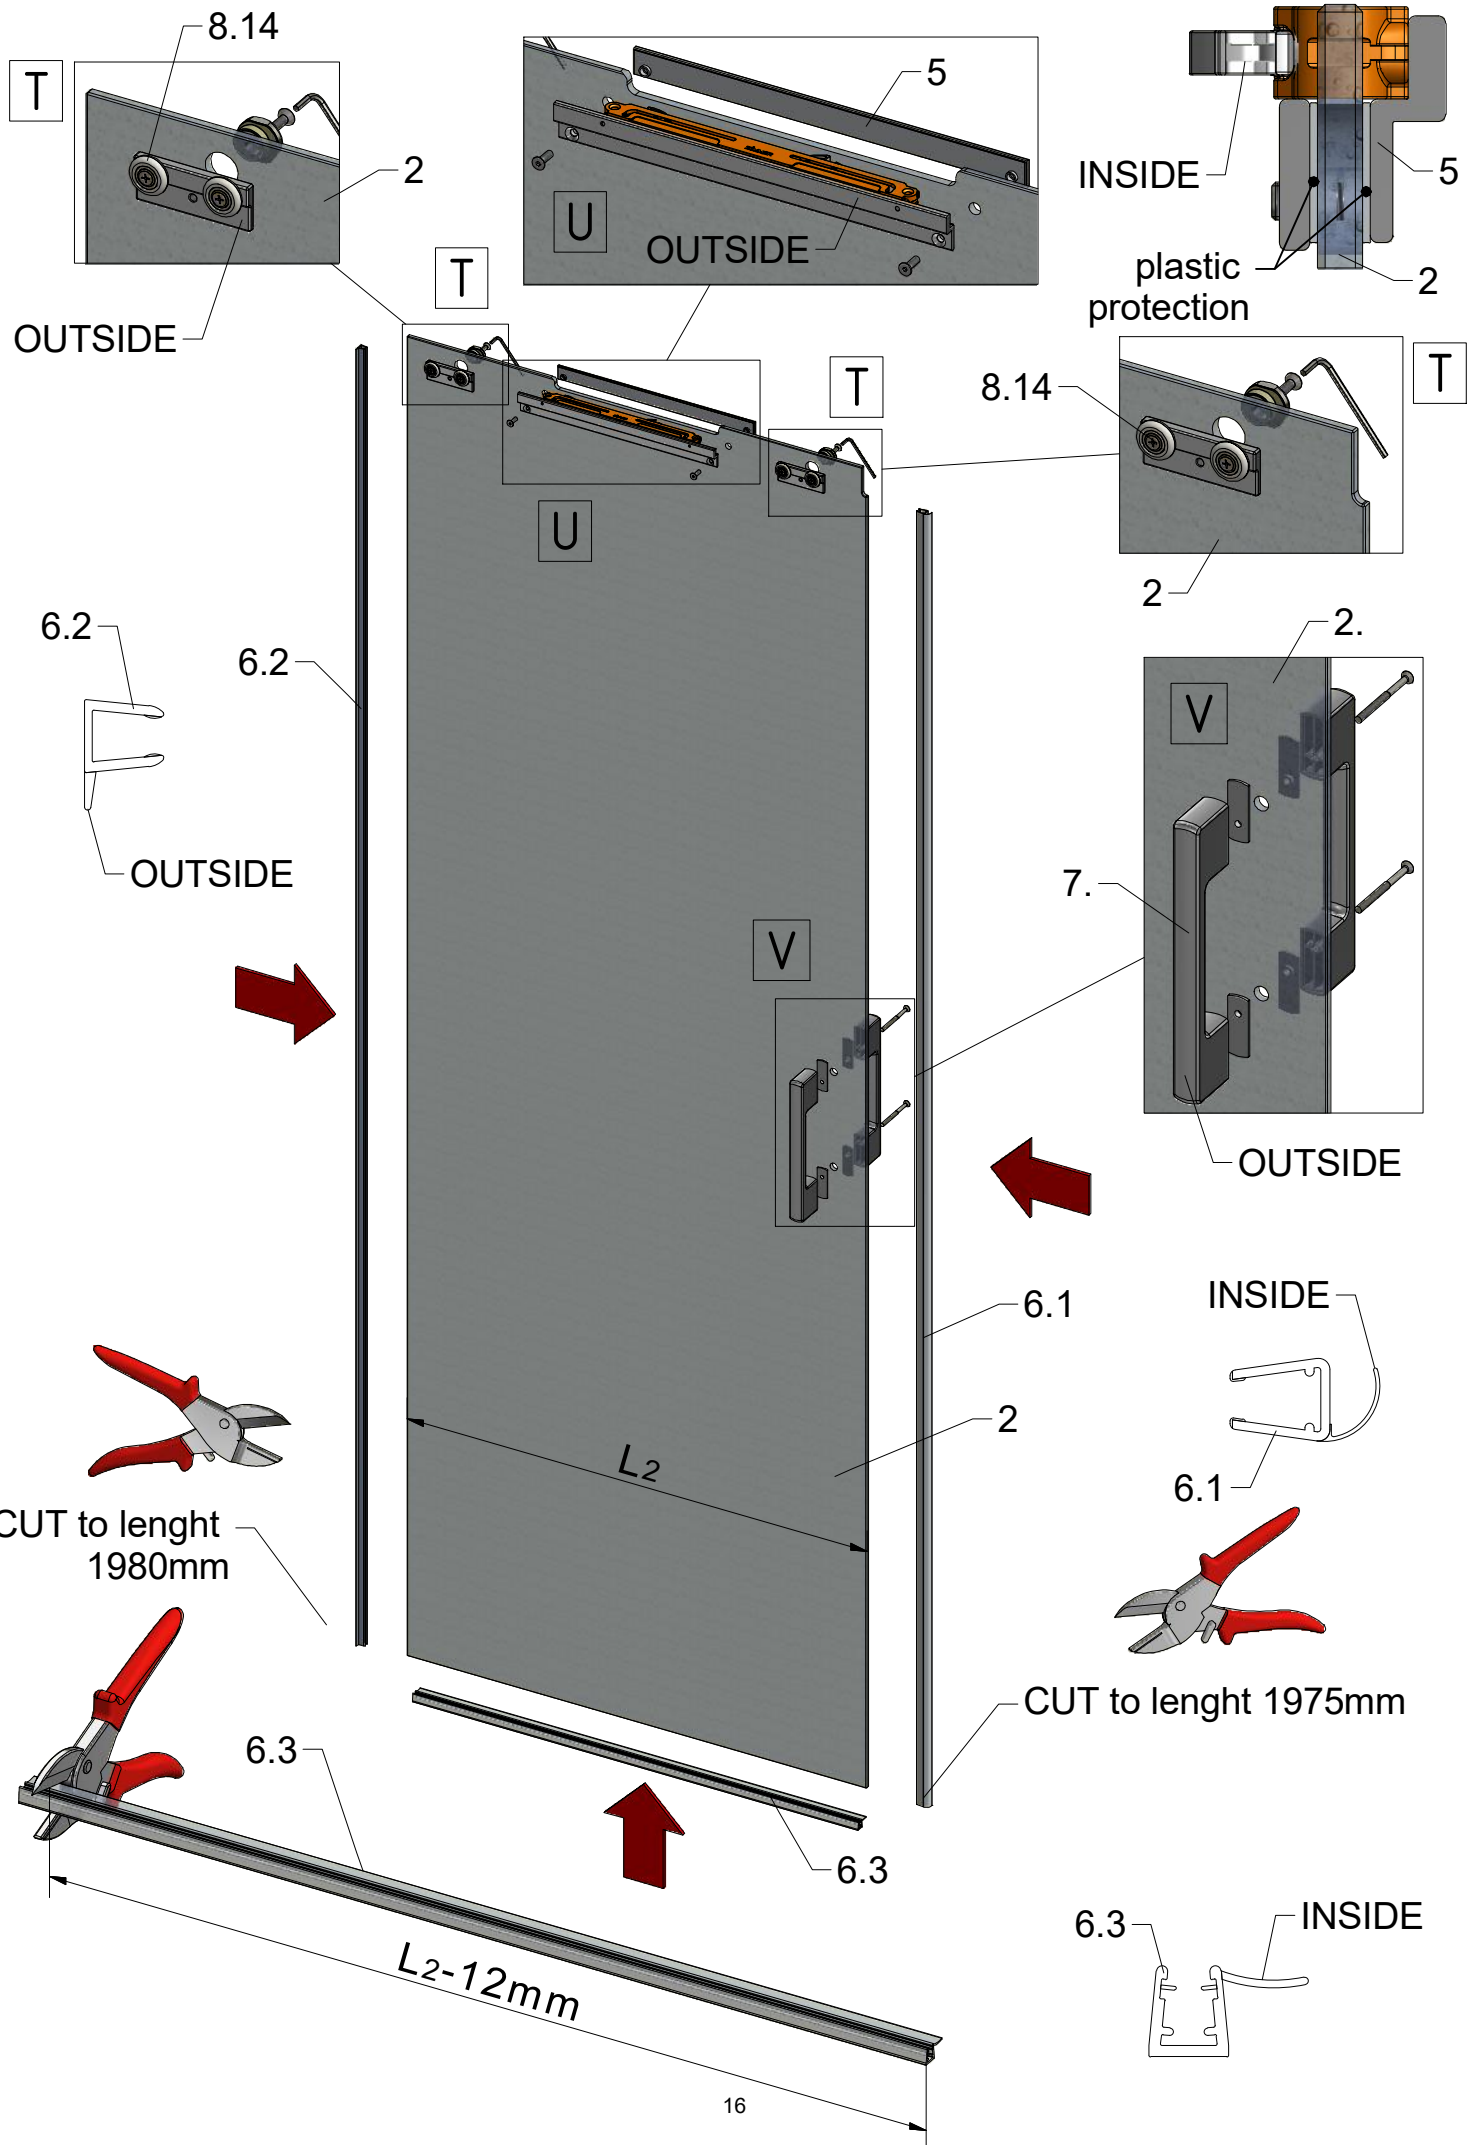

MI FX2	
TYPE	X (mm)
750	725-750
800	875-900
900	875-900
1000	975-1000
1100	1075-1100
1200	1175-1200

Next step in instructions is for left installation
(for right installation - proceed in a mirror image)

LEFT Installation

RIGHT Installation

(for right installation use 8.4 - Right)

(for right installation use 8.4 - Left)

8.16
(assembly tool)

Set end stops
of Soft-Close

! Beware of the
collision of the
handle and
the fixed glass