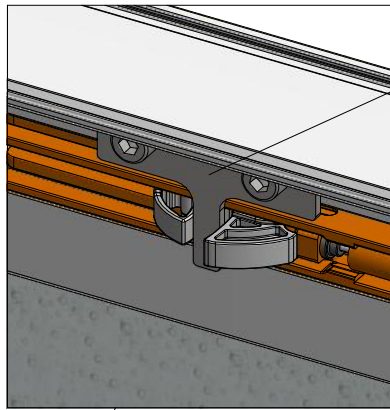

MI FX2	
TYPE	X (mm)
750	725-750
800	875-900
900	875-900
1000	975-1000
1100	1075-1100
1200	1175-1200

Next step in instructions is for left installation
(for right installation - proceed in a mirror image)

LEFT Installation

RIGHT Installation

(for right installation use 8.4 - Right)

(for right installation use 8.4 - Left)

8.16
(assembly tool)

Set end stops
of Soft-Close

! Beware of the
collision of the
handle and
the fixed glass