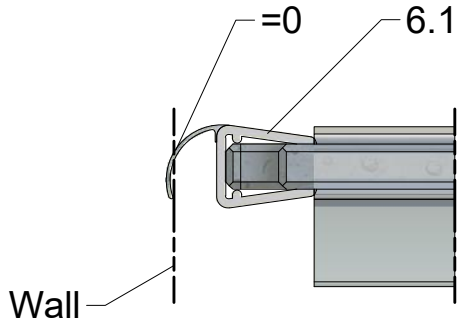

MI FX2	
TYPE	X (mm)
750	725-750
800	875-900
900	875-900
1000	975-1000
1100	1075-1100
1200	1175-1200

Next step in instructions is for left installation
(for right installation - proceed in a mirror image)

LEFT Installation

RIGHT Installation

(for right installation use 8.4 - Right)

(for right installation use 8.4 - Left)

8.16
(assembly tool)

Set end stops
of Soft-Close

! Beware of the
collision of the
handle and
the fixed glass

AC

SILICONE

SILICONE
MIN 100mm

Roth Energy and Sanitary Systems

Generation

- Solar systems <
- Heat pump systems <

Storage

- Storage systems for Domestic & heating water <
- Combustibles and biofuels <
- Rainwater and waste water <