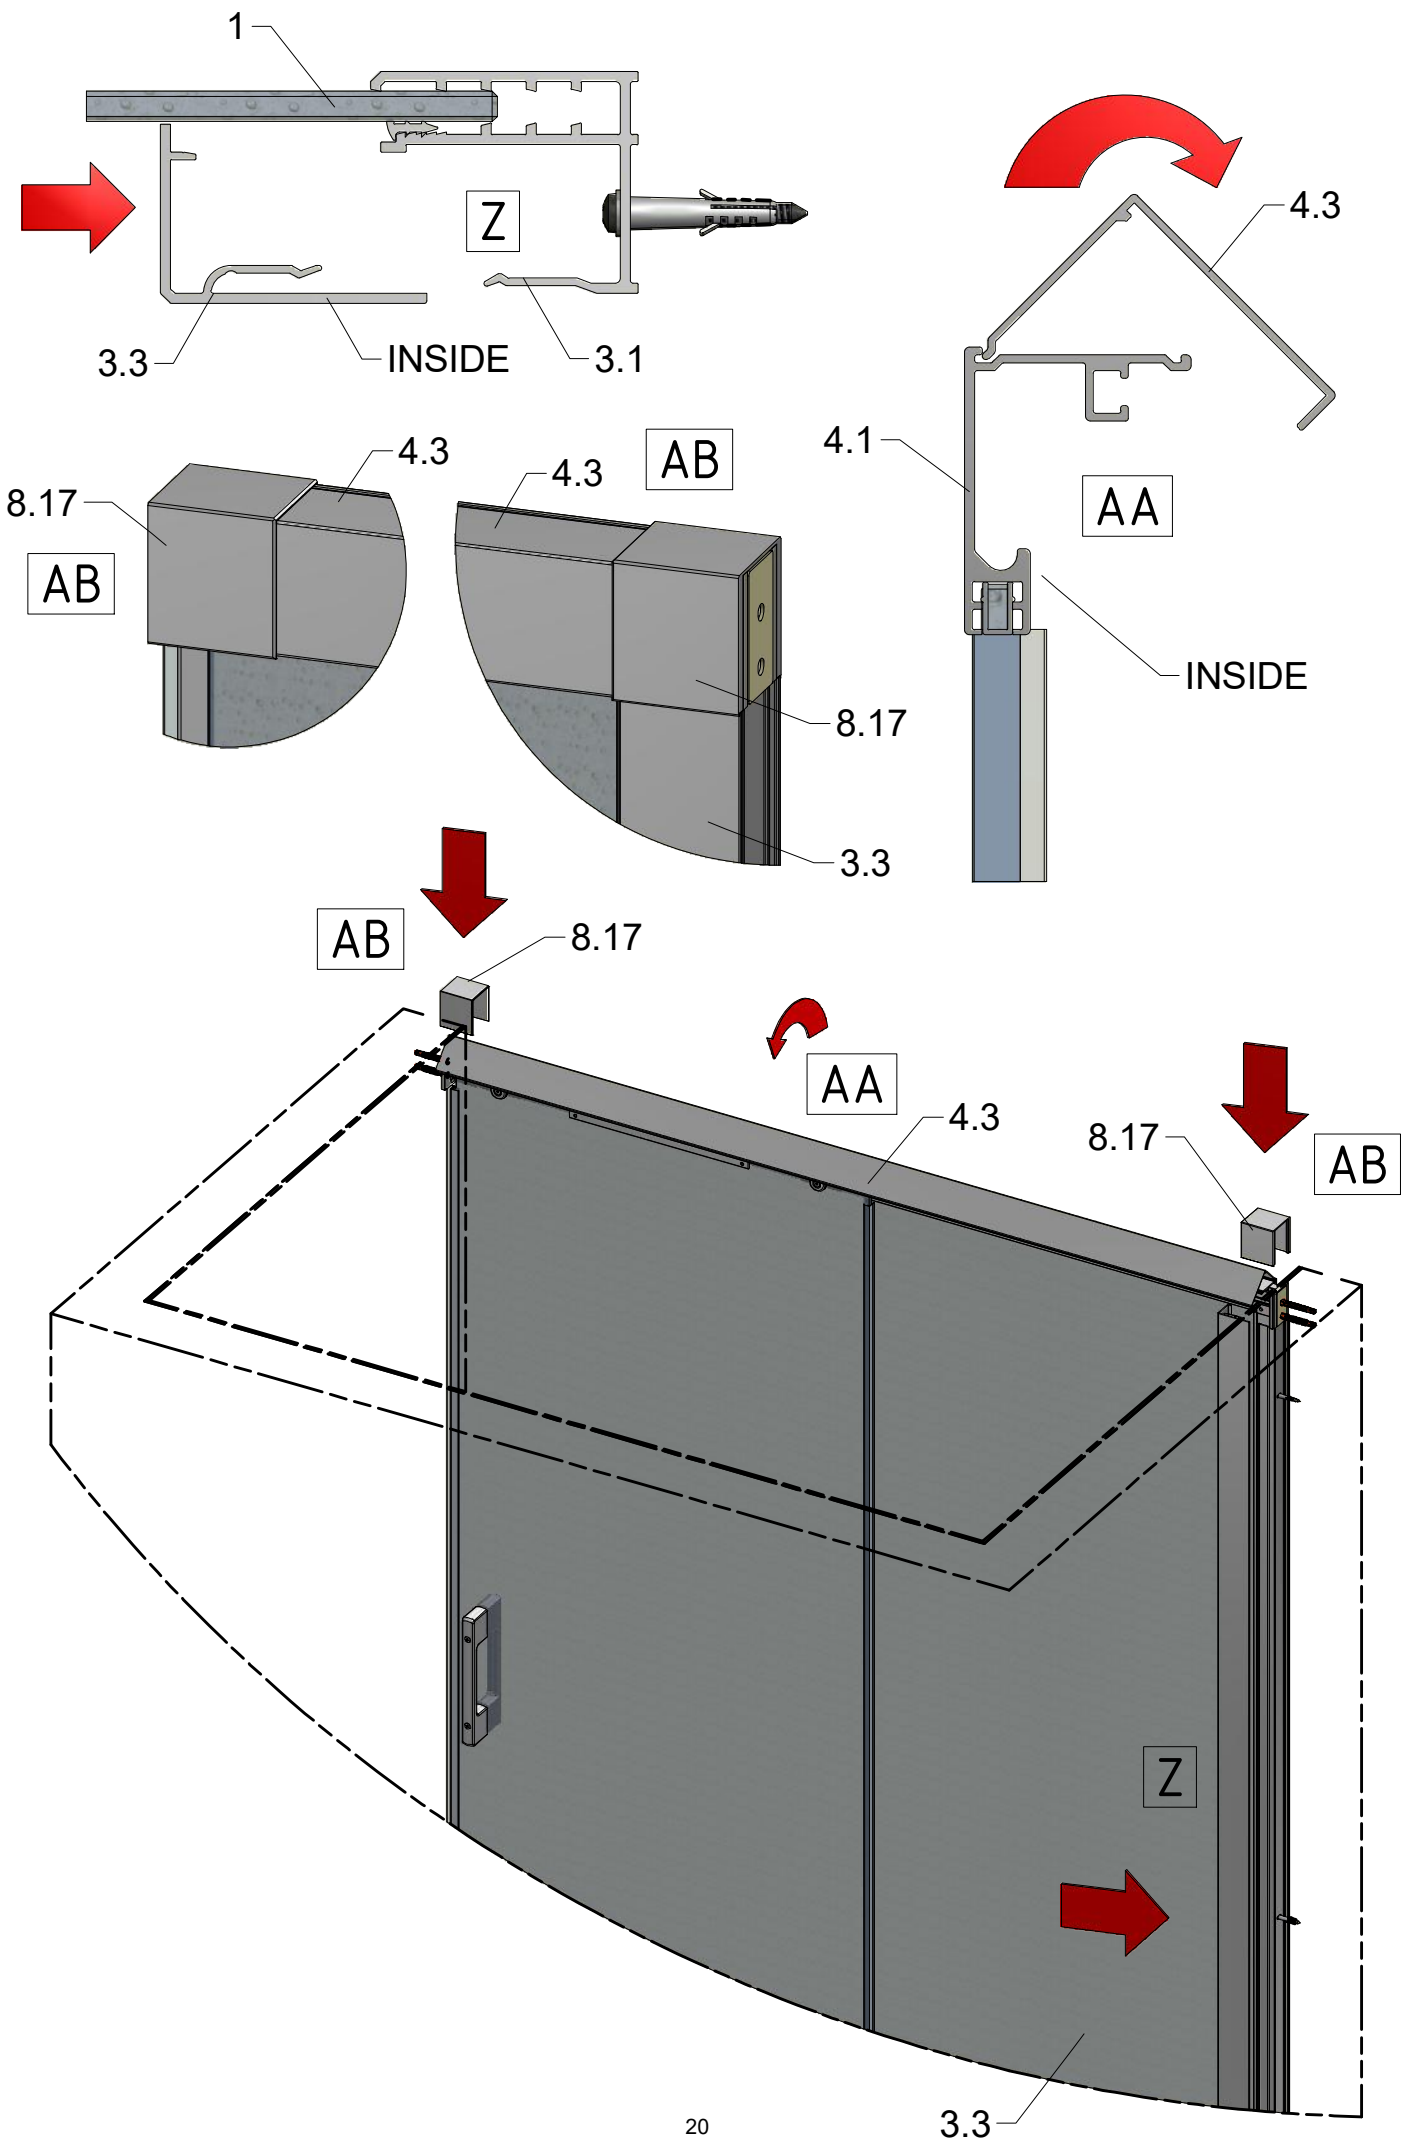

MI FX2	
TYPE	X (mm)
750	725-750
800	875-900
900	875-900
1000	975-1000
1100	1075-1100
1200	1175-1200

Next step in instructions is for left installation
(for right installation - proceed in a mirror image)

LEFT Installation

RIGHT Installation

(for right installation use 8.4 - Right)

(for right installation use 8.4 - Left)

8.16
(assembly tool)

Set end stops
of Soft-Close

! Beware of the
collision of the
handle and
the fixed glass