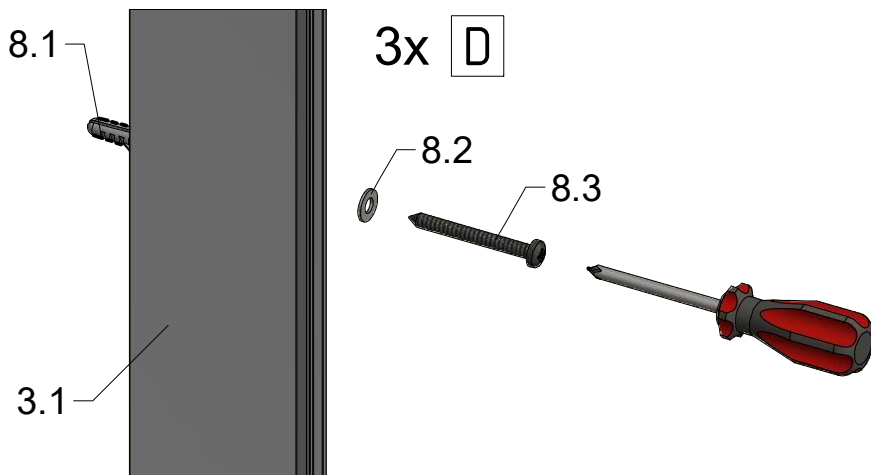

MI FX2	
TYPE	X (mm)
750	725-750
800	875-900
900	875-900
1000	975-1000
1100	1075-1100
1200	1175-1200

Next step in instructions is for left installation
(for right installation - proceed in a mirror image)

LEFT Installation

RIGHT Installation

(for right installation use 8.4 - Right)

(for right installation use 8.4 - Left)

8.16
(assembly tool)

Set end stops
of Soft-Close

! Beware of the
collision of the
handle and
the fixed glass