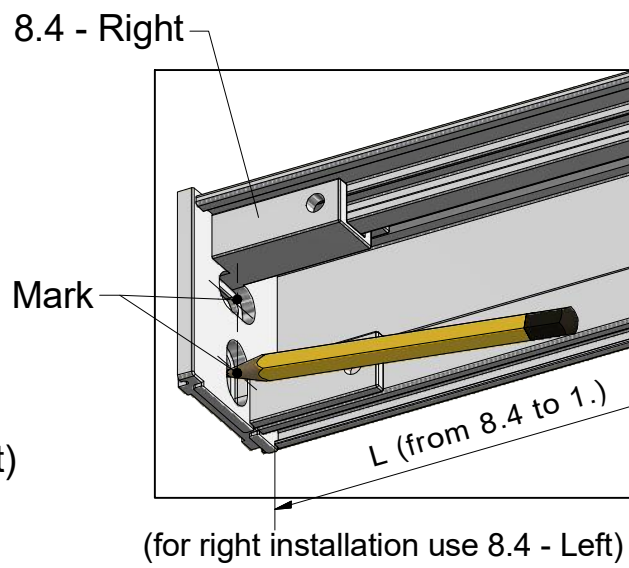

MI FX2	
TYPE	X (mm)
750	725-750
800	875-900
900	875-900
1000	975-1000
1100	1075-1100
1200	1175-1200

Next step in instructions is for left installation
(for right installation - proceed in a mirror image)

LEFT Installation

RIGHT Installation

(for right installation use 8.4 - Right)

(for right installation use 8.4 - Left)

8.16
(assembly tool)

Set end stops
of Soft-Close

! Beware of the
collision of the
handle and
the fixed glass