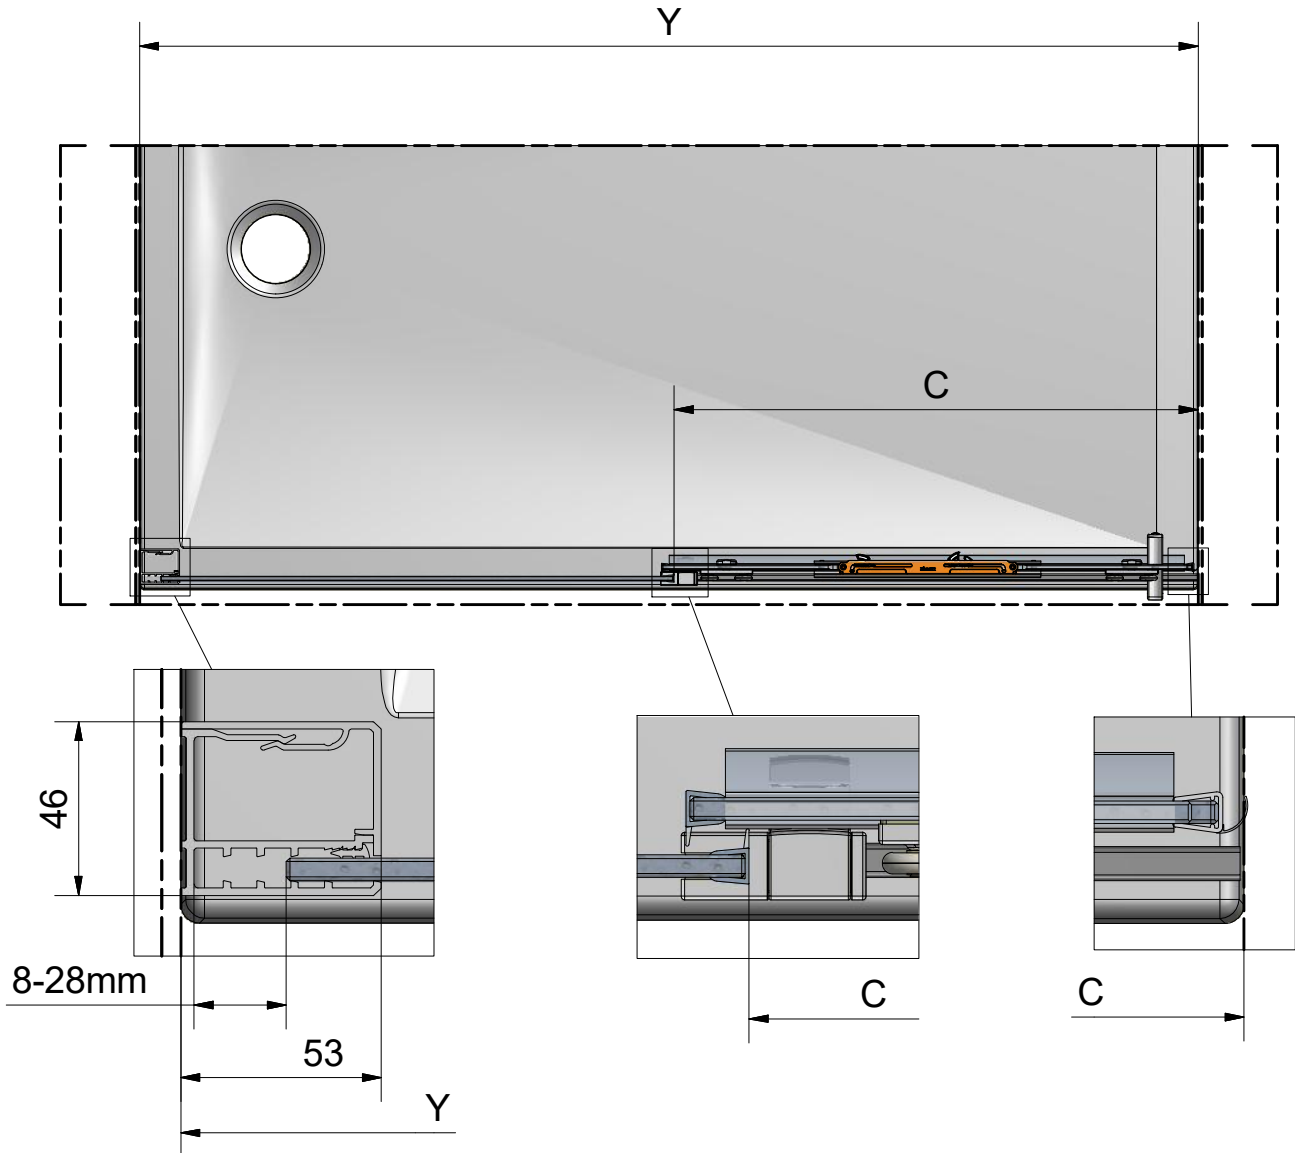

MI D2L / MI D2R

MI D2L/MI D2R		
TYPE	C (mm)	Y (mm)
1000	400	985-1010
1100	450	1085-1110
1200	500	1185-1210
1300	550	1285-1310
1400	600	1385-1410
1500	650	1485-1510
1600	700	1585-1610
1700	750	1685-1710
1800	800	1785-1810