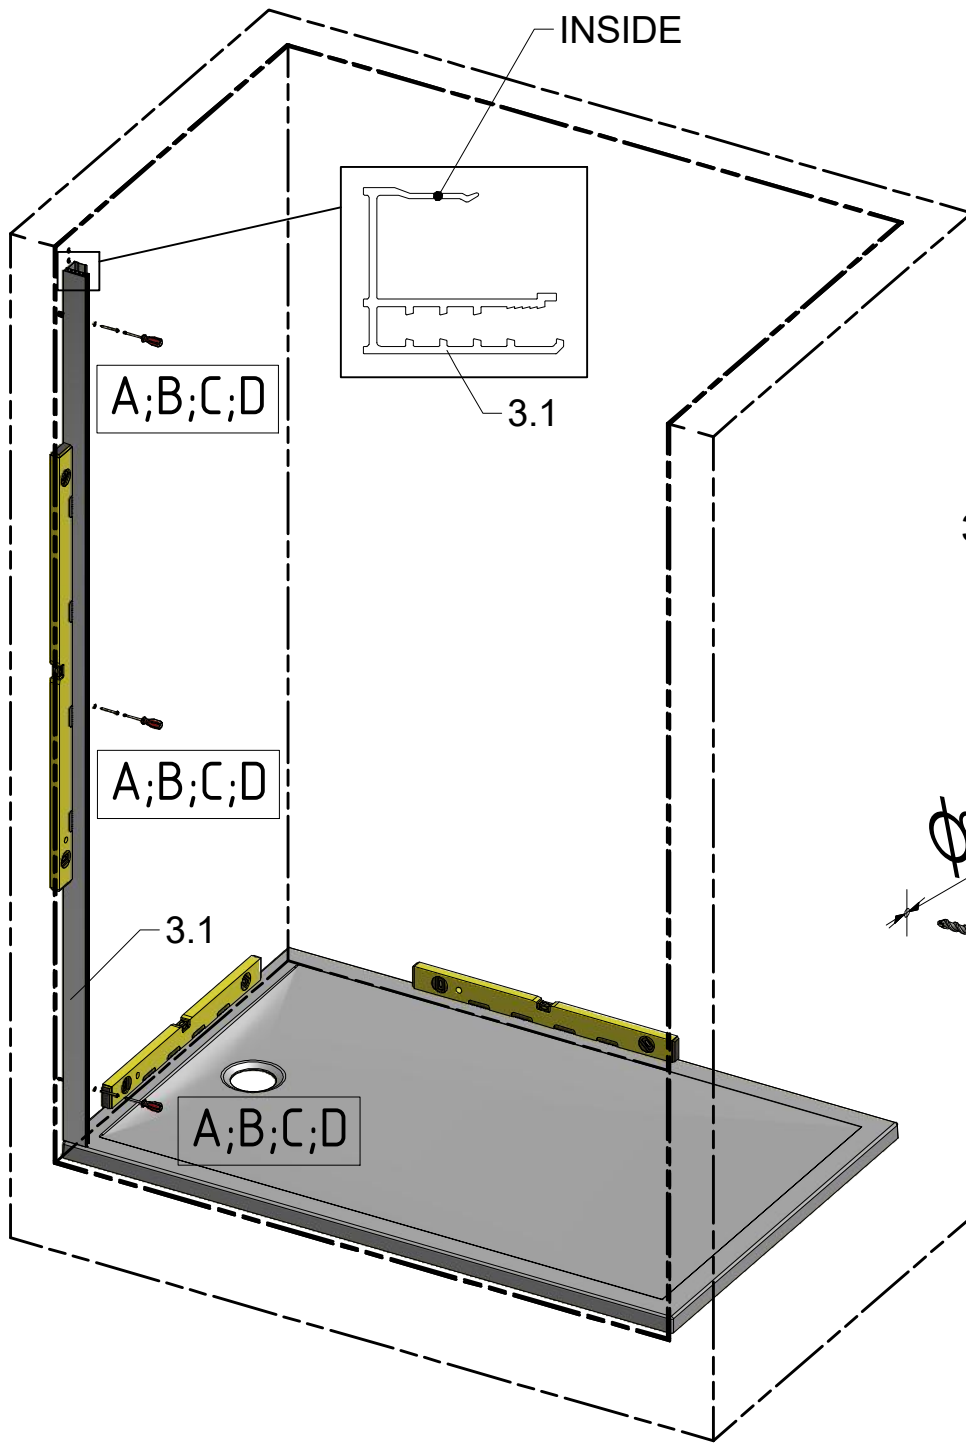

MI FX2	
TYPE	X (mm)
750	725-750
800	875-900
900	875-900
1000	975-1000
1100	1075-1100
1200	1175-1200

Next step in instructions is for left installation
(for right installation - proceed in a mirror image)

LEFT Installation

RIGHT Installation

(for right installation use 8.4 - Right)

(for right installation use 8.4 - Left)

8.16
(assembly tool)

Set end stops
of Soft-Close

! Beware of the
collision of the
handle and
the fixed glass