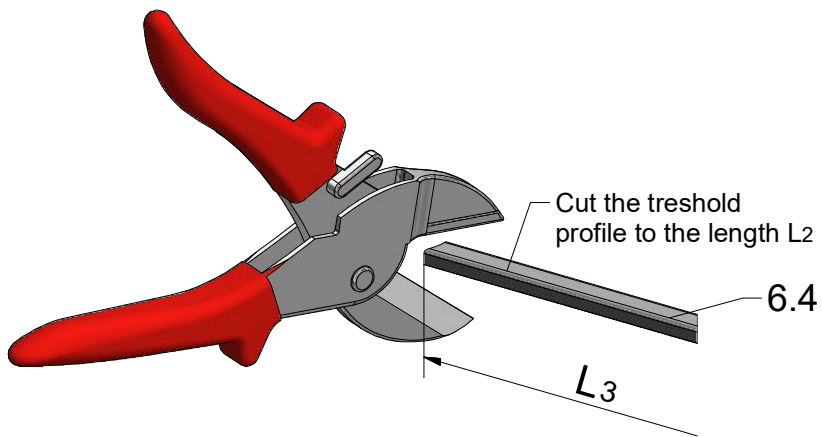

MI FX2	
TYPE	X (mm)
750	725-750
800	875-900
900	875-900
1000	975-1000
1100	1075-1100
1200	1175-1200

Next step in instructions is for left installation
(for right installation - proceed in a mirror image)

LEFT Installation

RIGHT Installation

(for right installation use 8.4 - Right)

(for right installation use 8.4 - Left)

8.16
(assembly tool)

Set end stops
of Soft-Close

! Beware of the
collision of the
handle and
the fixed glass