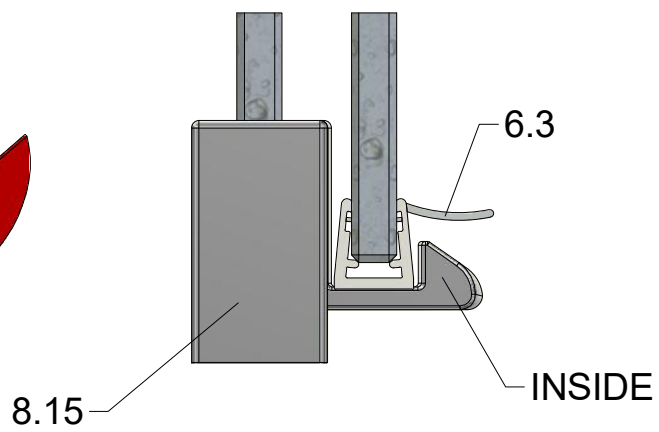

MI FX2	
TYPE	X (mm)
750	725-750
800	875-900
900	875-900
1000	975-1000
1100	1075-1100
1200	1175-1200

Next step in instructions is for left installation
(for right installation - proceed in a mirror image)

LEFT Installation

RIGHT Installation

(for right installation use 8.4 - Right)

(for right installation use 8.4 - Left)

8.16
(assembly tool)

Set end stops
of Soft-Close

! Beware of the
collision of the
handle and
the fixed glass