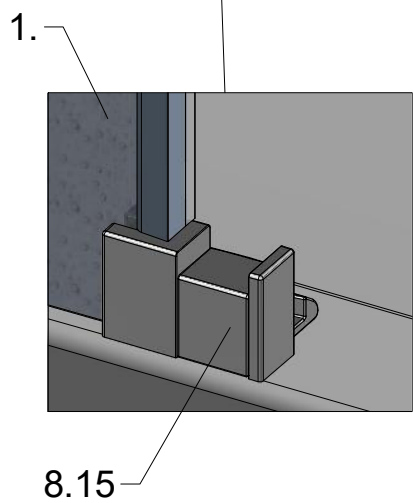

MI FX2	
TYPE	X (mm)
750	725-750
800	875-900
900	875-900
1000	975-1000
1100	1075-1100
1200	1175-1200

Next step in instructions is for left installation
(for right installation - proceed in a mirror image)

LEFT Installation

RIGHT Installation

(for right installation use 8.4 - Right)

(for right installation use 8.4 - Left)

8.16
(assembly tool)

Set end stops
of Soft-Close

! Beware of the
collision of the
handle and
the fixed glass