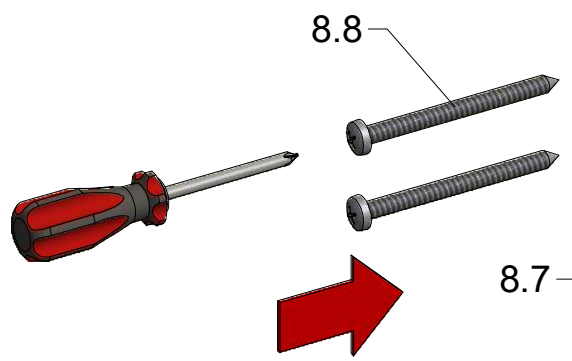

MI FX2	
TYPE	X (mm)
750	725-750
800	875-900
900	875-900
1000	975-1000
1100	1075-1100
1200	1175-1200

Next step in instructions is for left installation
(for right installation - proceed in a mirror image)

LEFT Installation

RIGHT Installation

(for right installation use 8.4 - Right)

(for right installation use 8.4 - Left)

8.16
(assembly tool)

Set end stops
of Soft-Close

! Beware of the
collision of the
handle and
the fixed glass