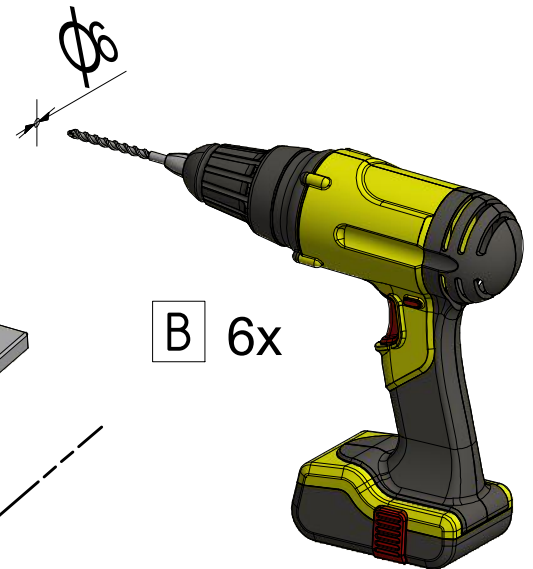

MI FX2	
TYPE	X (mm)
750	725-750
800	875-900
900	875-900
1000	975-1000
1100	1075-1100
1200	1175-1200

Next step in instructions is for left installation
(for right installation - proceed in a mirror image)

LEFT Installation

RIGHT Installation

(for right installation use 8.4 - Right)

(for right installation use 8.4 - Left)

8.16
(assembly tool)

Set end stops
of Soft-Close

! Beware of the
collision of the
handle and
the fixed glass