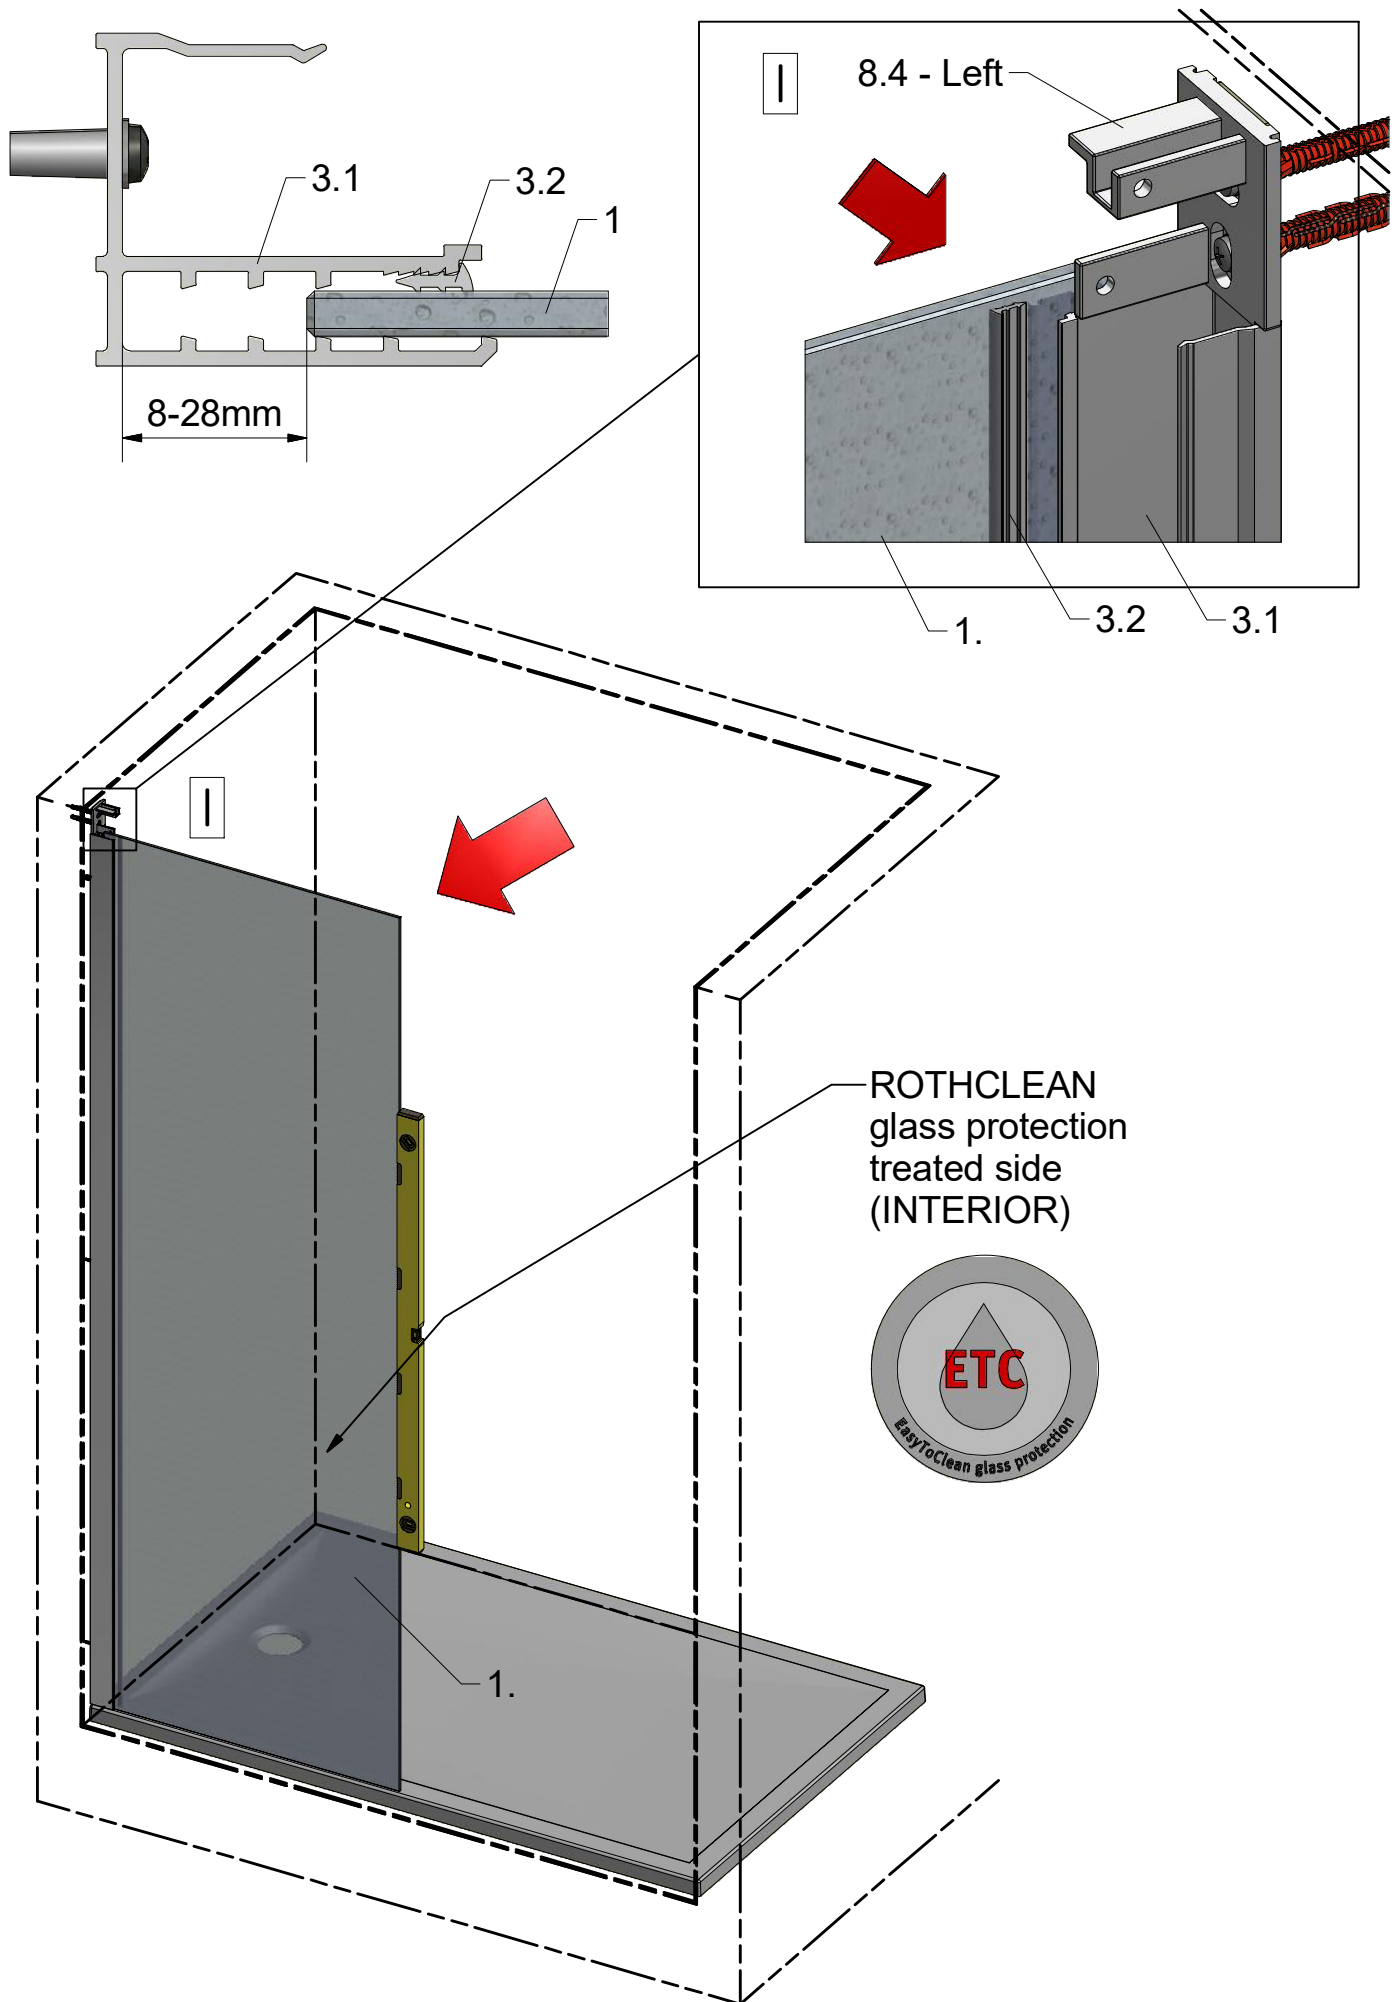

MI FX2	
TYPE	X (mm)
750	725-750
800	875-900
900	875-900
1000	975-1000
1100	1075-1100
1200	1175-1200

Next step in instructions is for left installation
(for right installation - proceed in a mirror image)

LEFT Installation

RIGHT Installation

(for right installation use 8.4 - Right)

(for right installation use 8.4 - Left)

8.16
(assembly tool)

Set end stops
of Soft-Close

! Beware of the
collision of the
handle and
the fixed glass