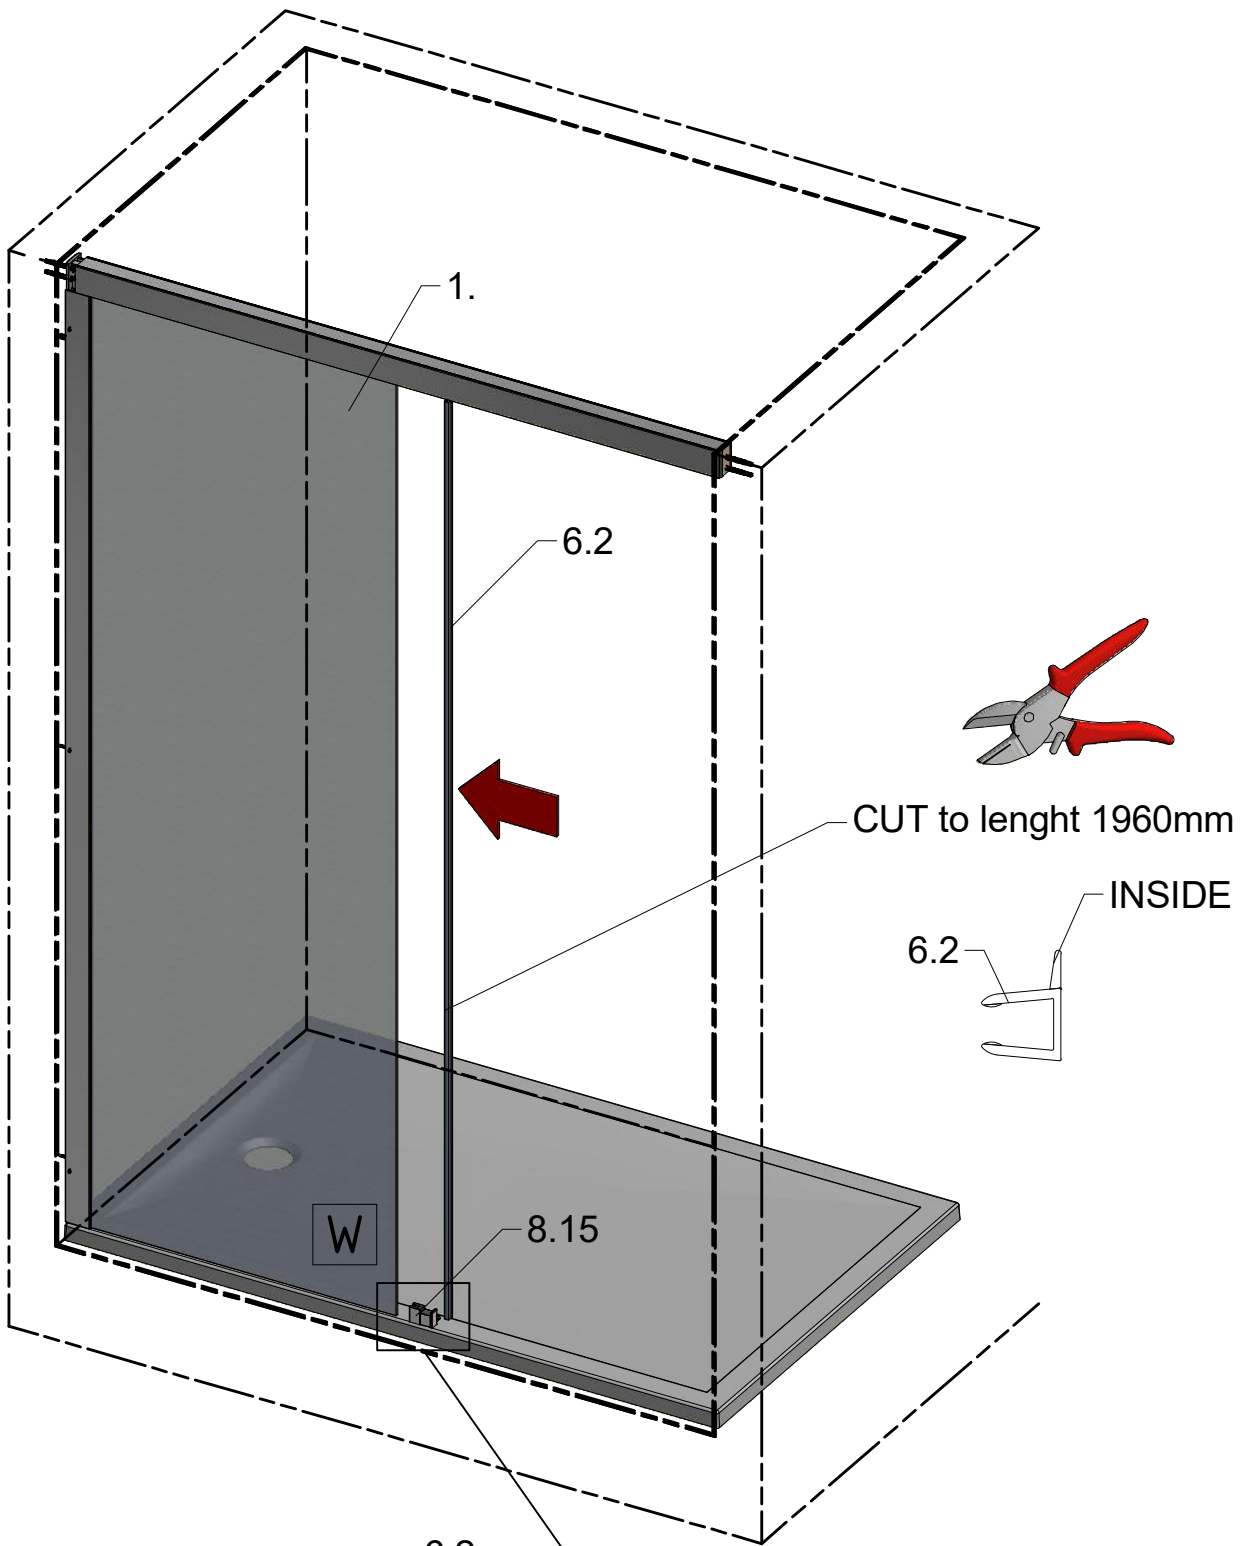

MI FX2	
TYPE	X (mm)
750	725-750
800	875-900
900	875-900
1000	975-1000
1100	1075-1100
1200	1175-1200

Next step in instructions is for left installation
(for right installation - proceed in a mirror image)

LEFT Installation

RIGHT Installation

(for right installation use 8.4 - Right)

(for right installation use 8.4 - Left)

8.16
(assembly tool)

Set end stops
of Soft-Close

! Beware of the
collision of the
handle and
the fixed glass