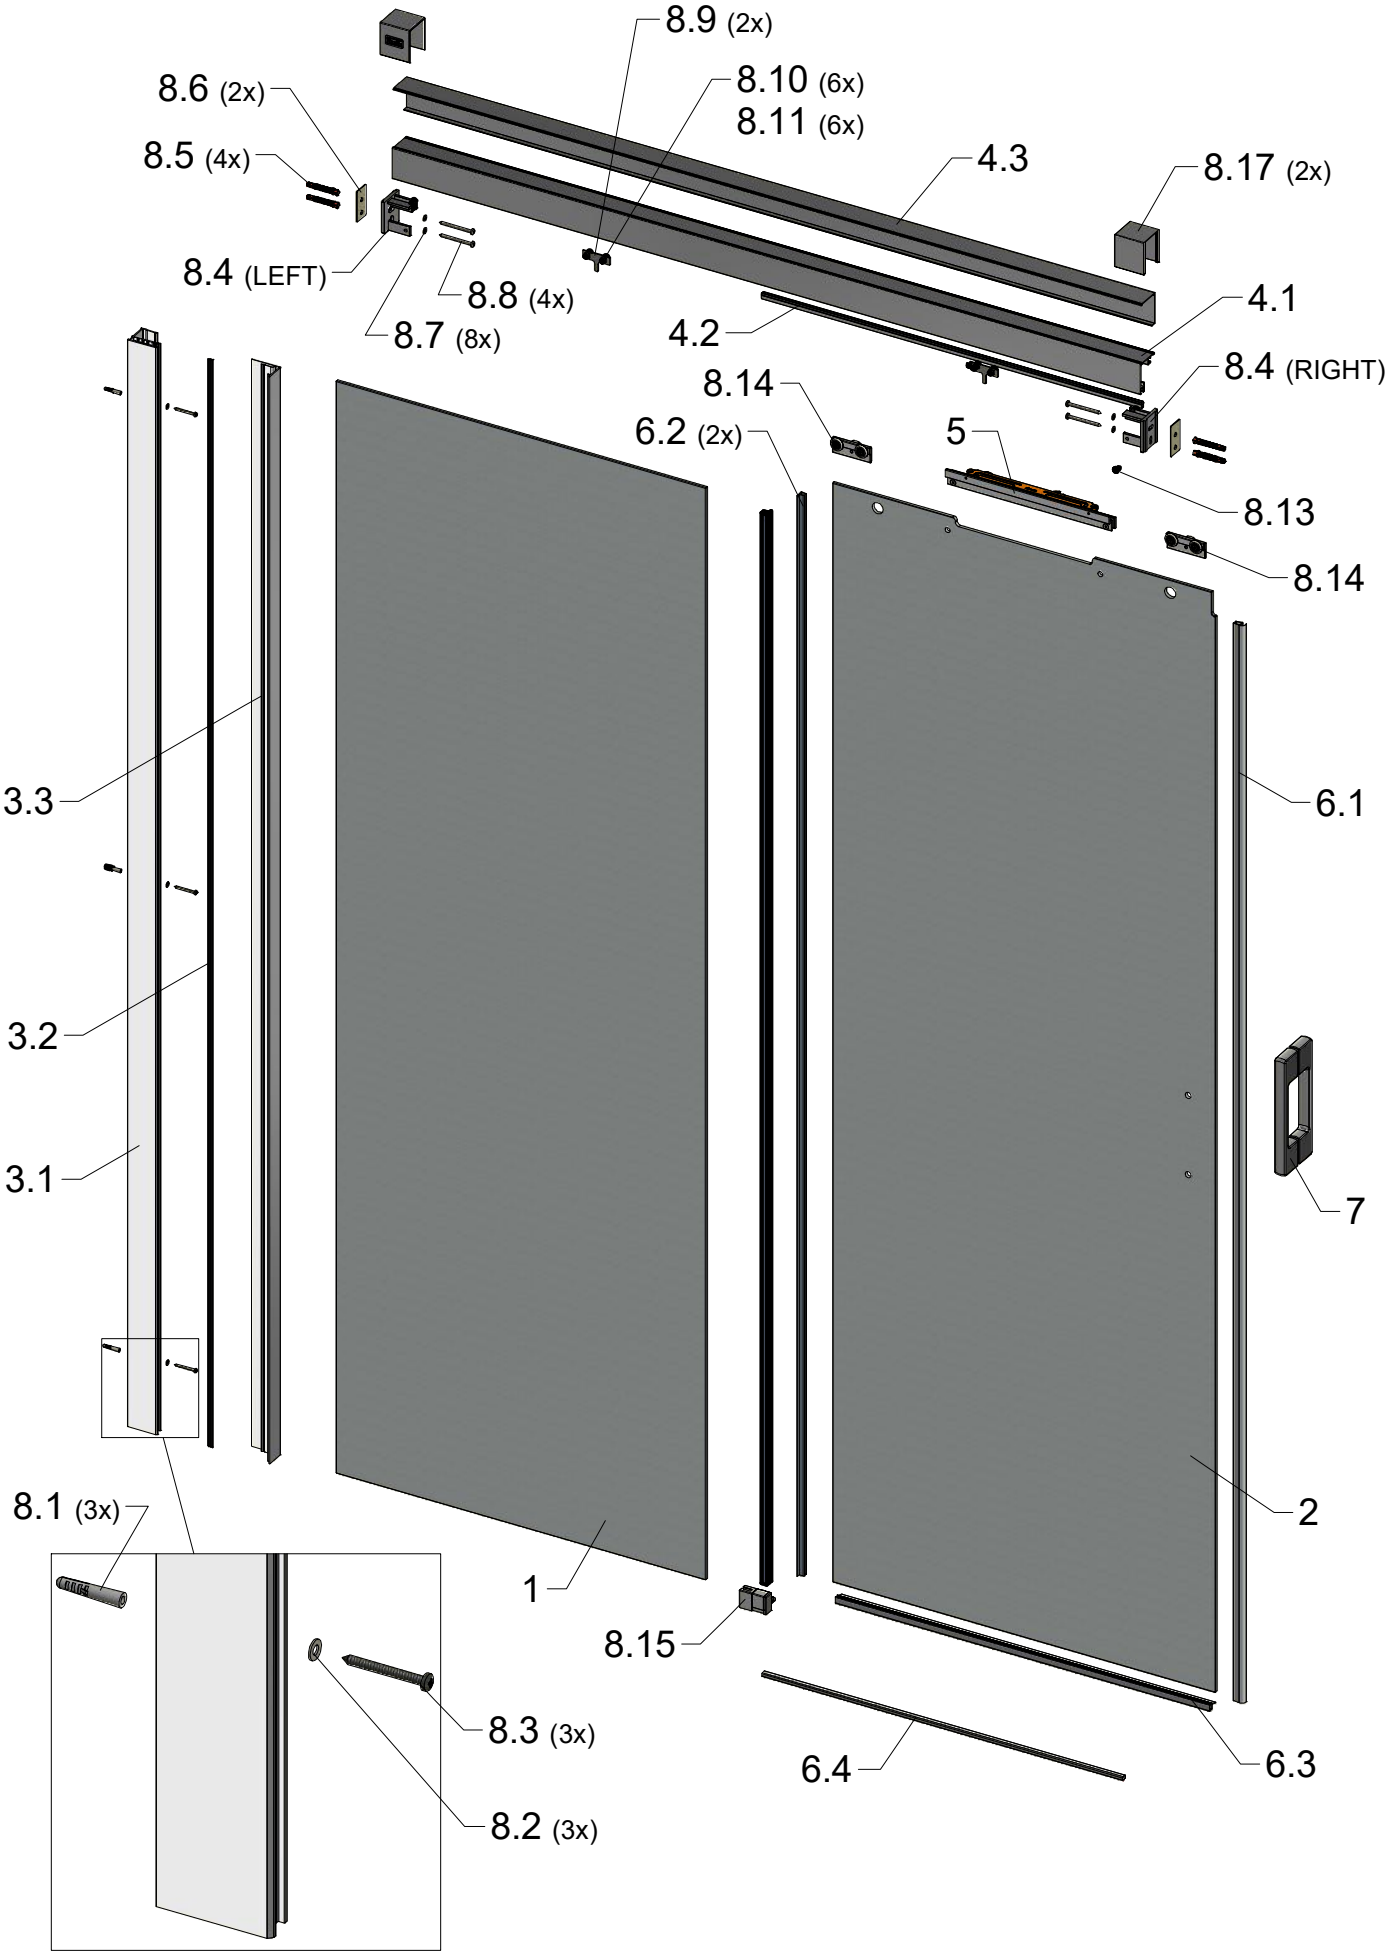

MI D2L / MI D2R