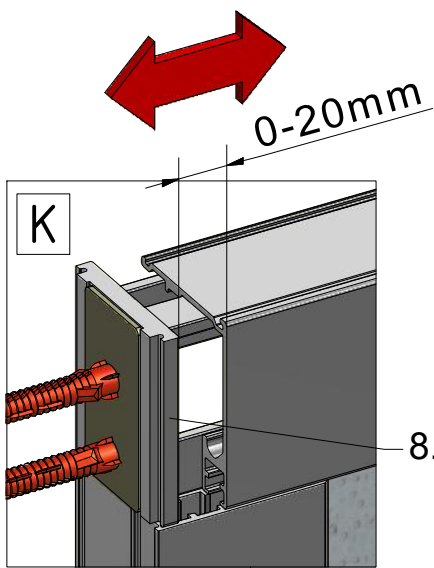

MI FX2	
TYPE	X (mm)
750	725-750
800	875-900
900	875-900
1000	975-1000
1100	1075-1100
1200	1175-1200

Next step in instructions is for left installation
(for right installation - proceed in a mirror image)

LEFT Installation

RIGHT Installation

(for right installation use 8.4 - Right)

(for right installation use 8.4 - Left)

8.16
(assembly tool)

Set end stops
of Soft-Close

! Beware of the
collision of the
handle and
the fixed glass