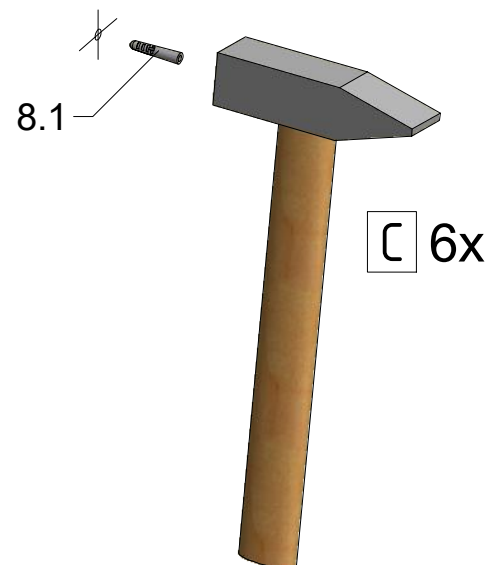

MI D2L / MI D2R + MI FX2

MI D2L/MI D2R		
TYPE	C (mm)	Y (mm)
1000	400	995-1020
1100	450	1095-1120
1200	500	1195-1220
1300	550	1295-1320
1400	600	1395-1420
1500	650	1495-1520
1600	700	1595-1620
1700	750	1695-1720
1800	800	1795-1820

MI FX2	
TYPE	X (mm)
750	725-750
800	875-900
900	875-900
1000	975-1000
1100	1075-1100
1200	1175-1200

Next step in instructions is for left installation
(for right installation - proceed in a mirror image)

LEFT Installation

RIGHT Installation

(for right installation use 8.4 - Right)

(for right installation use 8.4 - Left)

8.16
(assembly tool)

Set end stops
of Soft-Close

! Beware of the
collision of the
handle and
the fixed glass