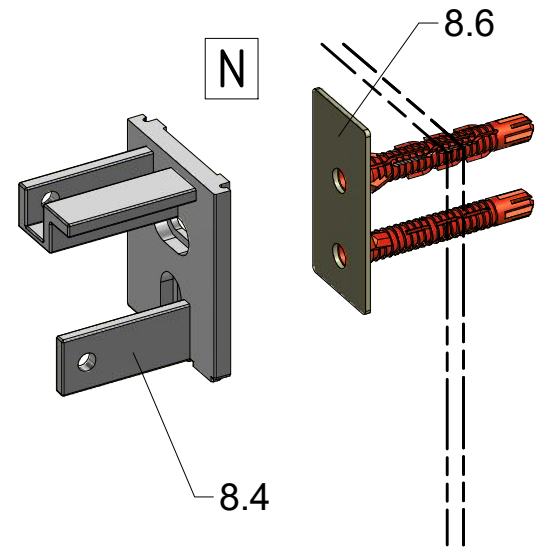

MI FX2	
TYPE	X (mm)
750	725-750
800	875-900
900	875-900
1000	975-1000
1100	1075-1100
1200	1175-1200

Next step in instructions is for left installation
(for right installation - proceed in a mirror image)

LEFT Installation

RIGHT Installation

(for right installation use 8.4 - Right)

(for right installation use 8.4 - Left)

8.16
(assembly tool)

Set end stops
of Soft-Close

! Beware of the
collision of the
handle and
the fixed glass