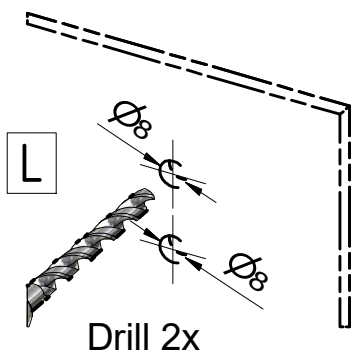

MI FX2	
TYPE	X (mm)
750	725-750
800	875-900
900	875-900
1000	975-1000
1100	1075-1100
1200	1175-1200

Next step in instructions is for left installation
(for right installation - proceed in a mirror image)

LEFT Installation

RIGHT Installation

(for right installation use 8.4 - Right)

(for right installation use 8.4 - Left)

8.16
(assembly tool)

Set end stops
of Soft-Close

! Beware of the
collision of the
handle and
the fixed glass