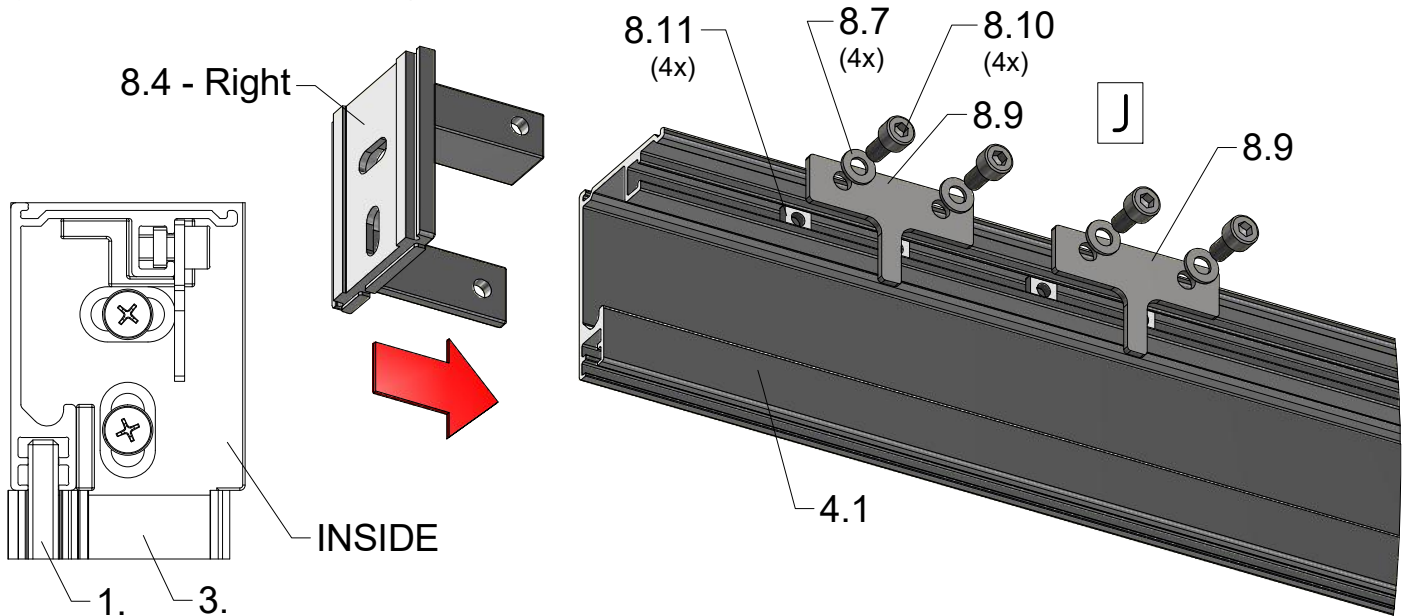

MI FX2	
TYPE	X (mm)
750	725-750
800	875-900
900	875-900
1000	975-1000
1100	1075-1100
1200	1175-1200

Next step in instructions is for left installation
(for right installation - proceed in a mirror image)

LEFT Installation

RIGHT Installation

(for right installation use 8.4 - Right)

(for right installation use 8.4 - Left)

8.16
(assembly tool)

Set end stops
of Soft-Close

! Beware of the
collision of the
handle and
the fixed glass