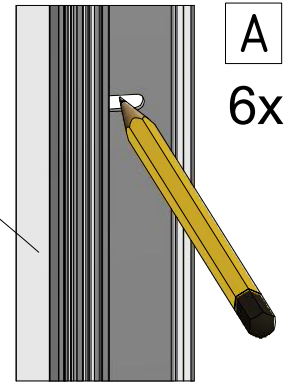

MI D2L / MI D2R + MI FX2

MI D2L/MI D2R		
TYPE	C (mm)	Y (mm)
1000	400	995-1020
1100	450	1095-1120
1200	500	1195-1220
1300	550	1295-1320
1400	600	1395-1420
1500	650	1495-1520
1600	700	1595-1620
1700	750	1695-1720
1800	800	1795-1820

MI FX2	
TYPE	X (mm)
750	725-750
800	875-900
900	875-900
1000	975-1000
1100	1075-1100
1200	1175-1200

Next step in instructions is for left installation
(for right installation - proceed in a mirror image)

LEFT Installation

RIGHT Installation

(for right installation use 8.4 - Right)

(for right installation use 8.4 - Left)

8.16
(assembly tool)

Set end stops
of Soft-Close

! Beware of the
collision of the
handle and
the fixed glass