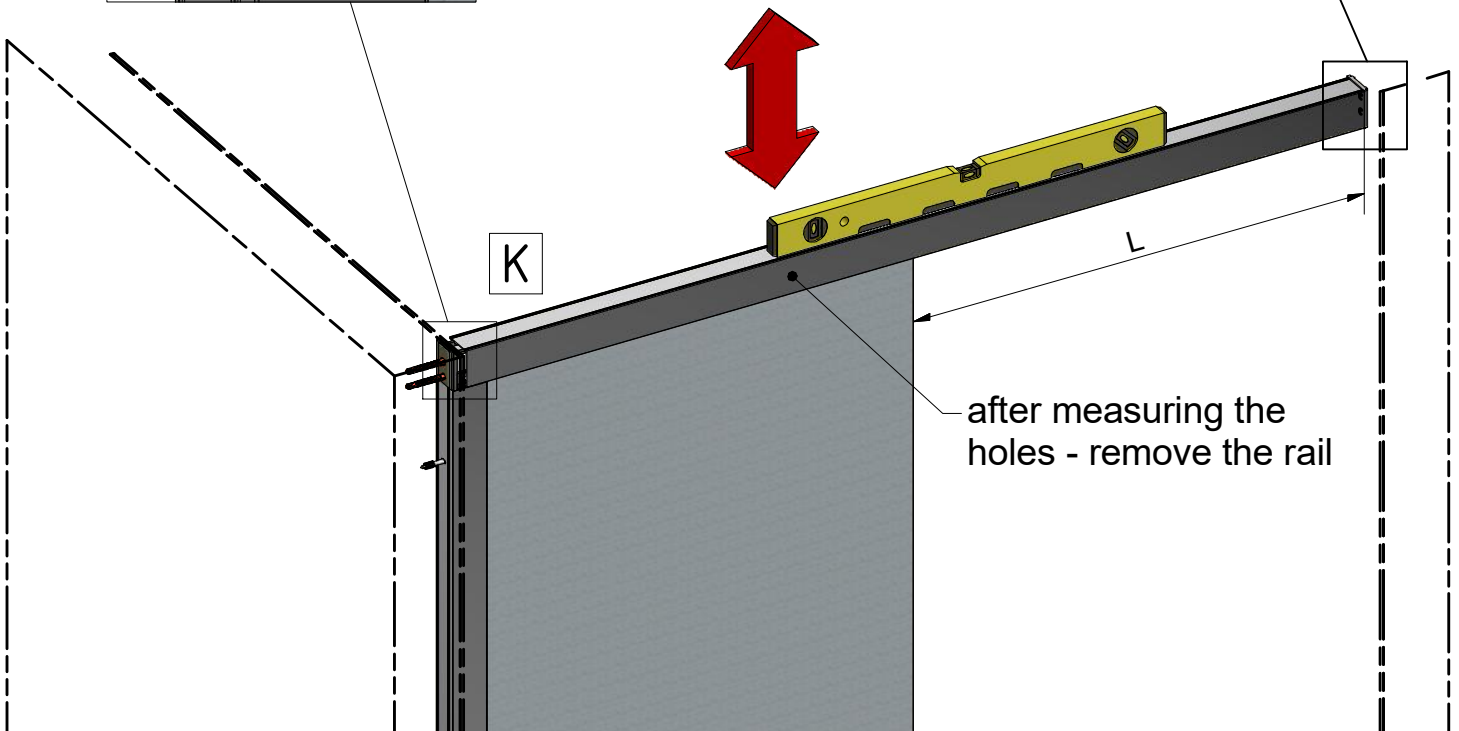

LEFT Installation

RIGHT Installation

(for right installation use 8.4 - Right)

(for right installation use 8.4 - Left)

8.16
(assembly tool)

Set end stops
of Soft-Close

! Beware of the
collision of the
handle and
the fixed glass