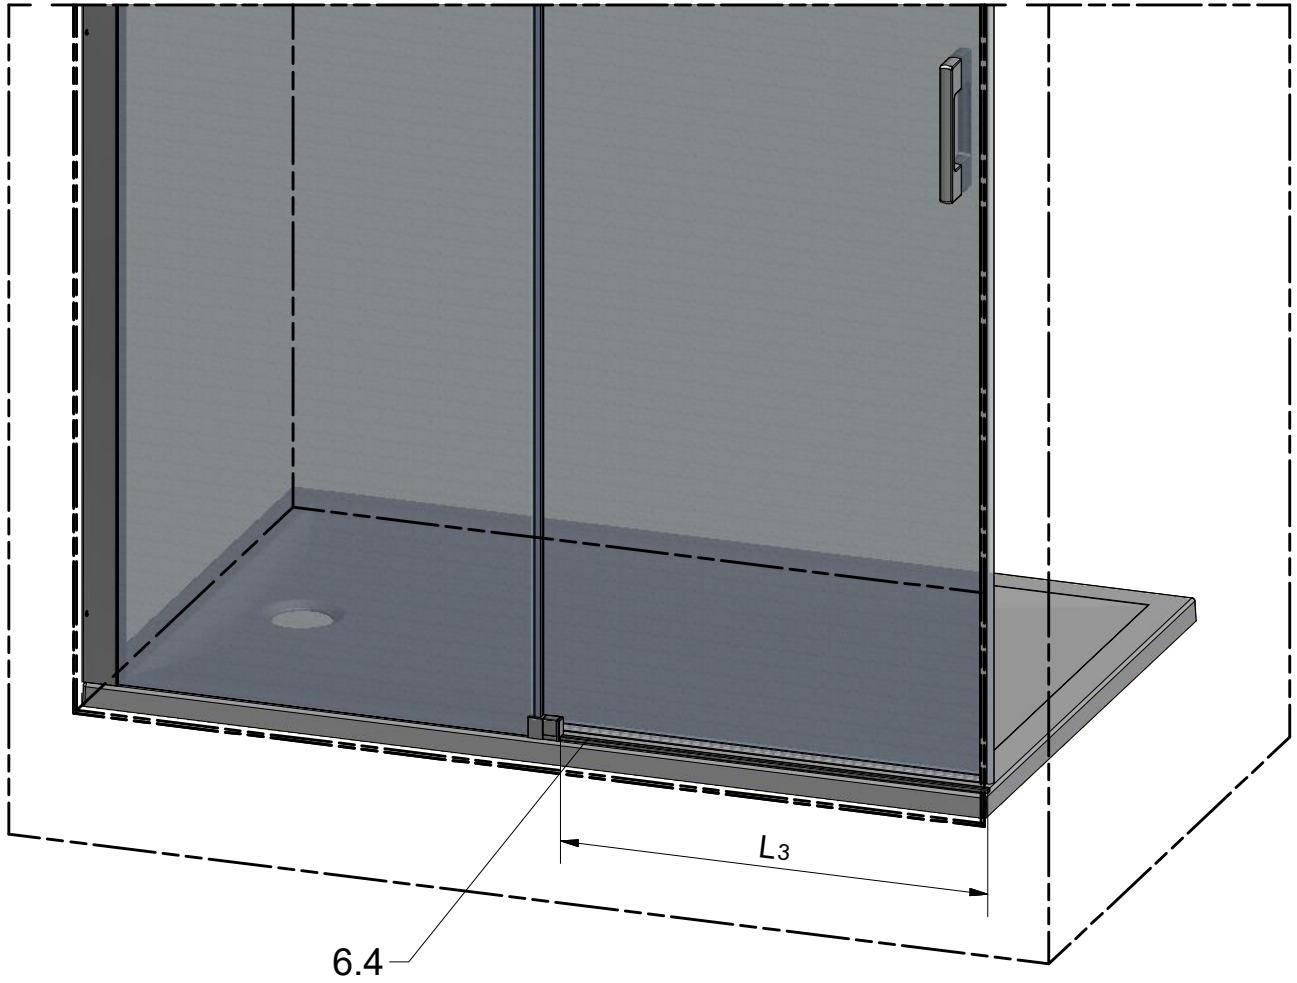

LEFT Installation

RIGHT Installation

(for right installation use 8.4 - Right)

(for right installation use 8.4 - Left)

8.16
(assembly tool)

Set end stops
of Soft-Close

! Beware of the
collision of the
handle and
the fixed glass