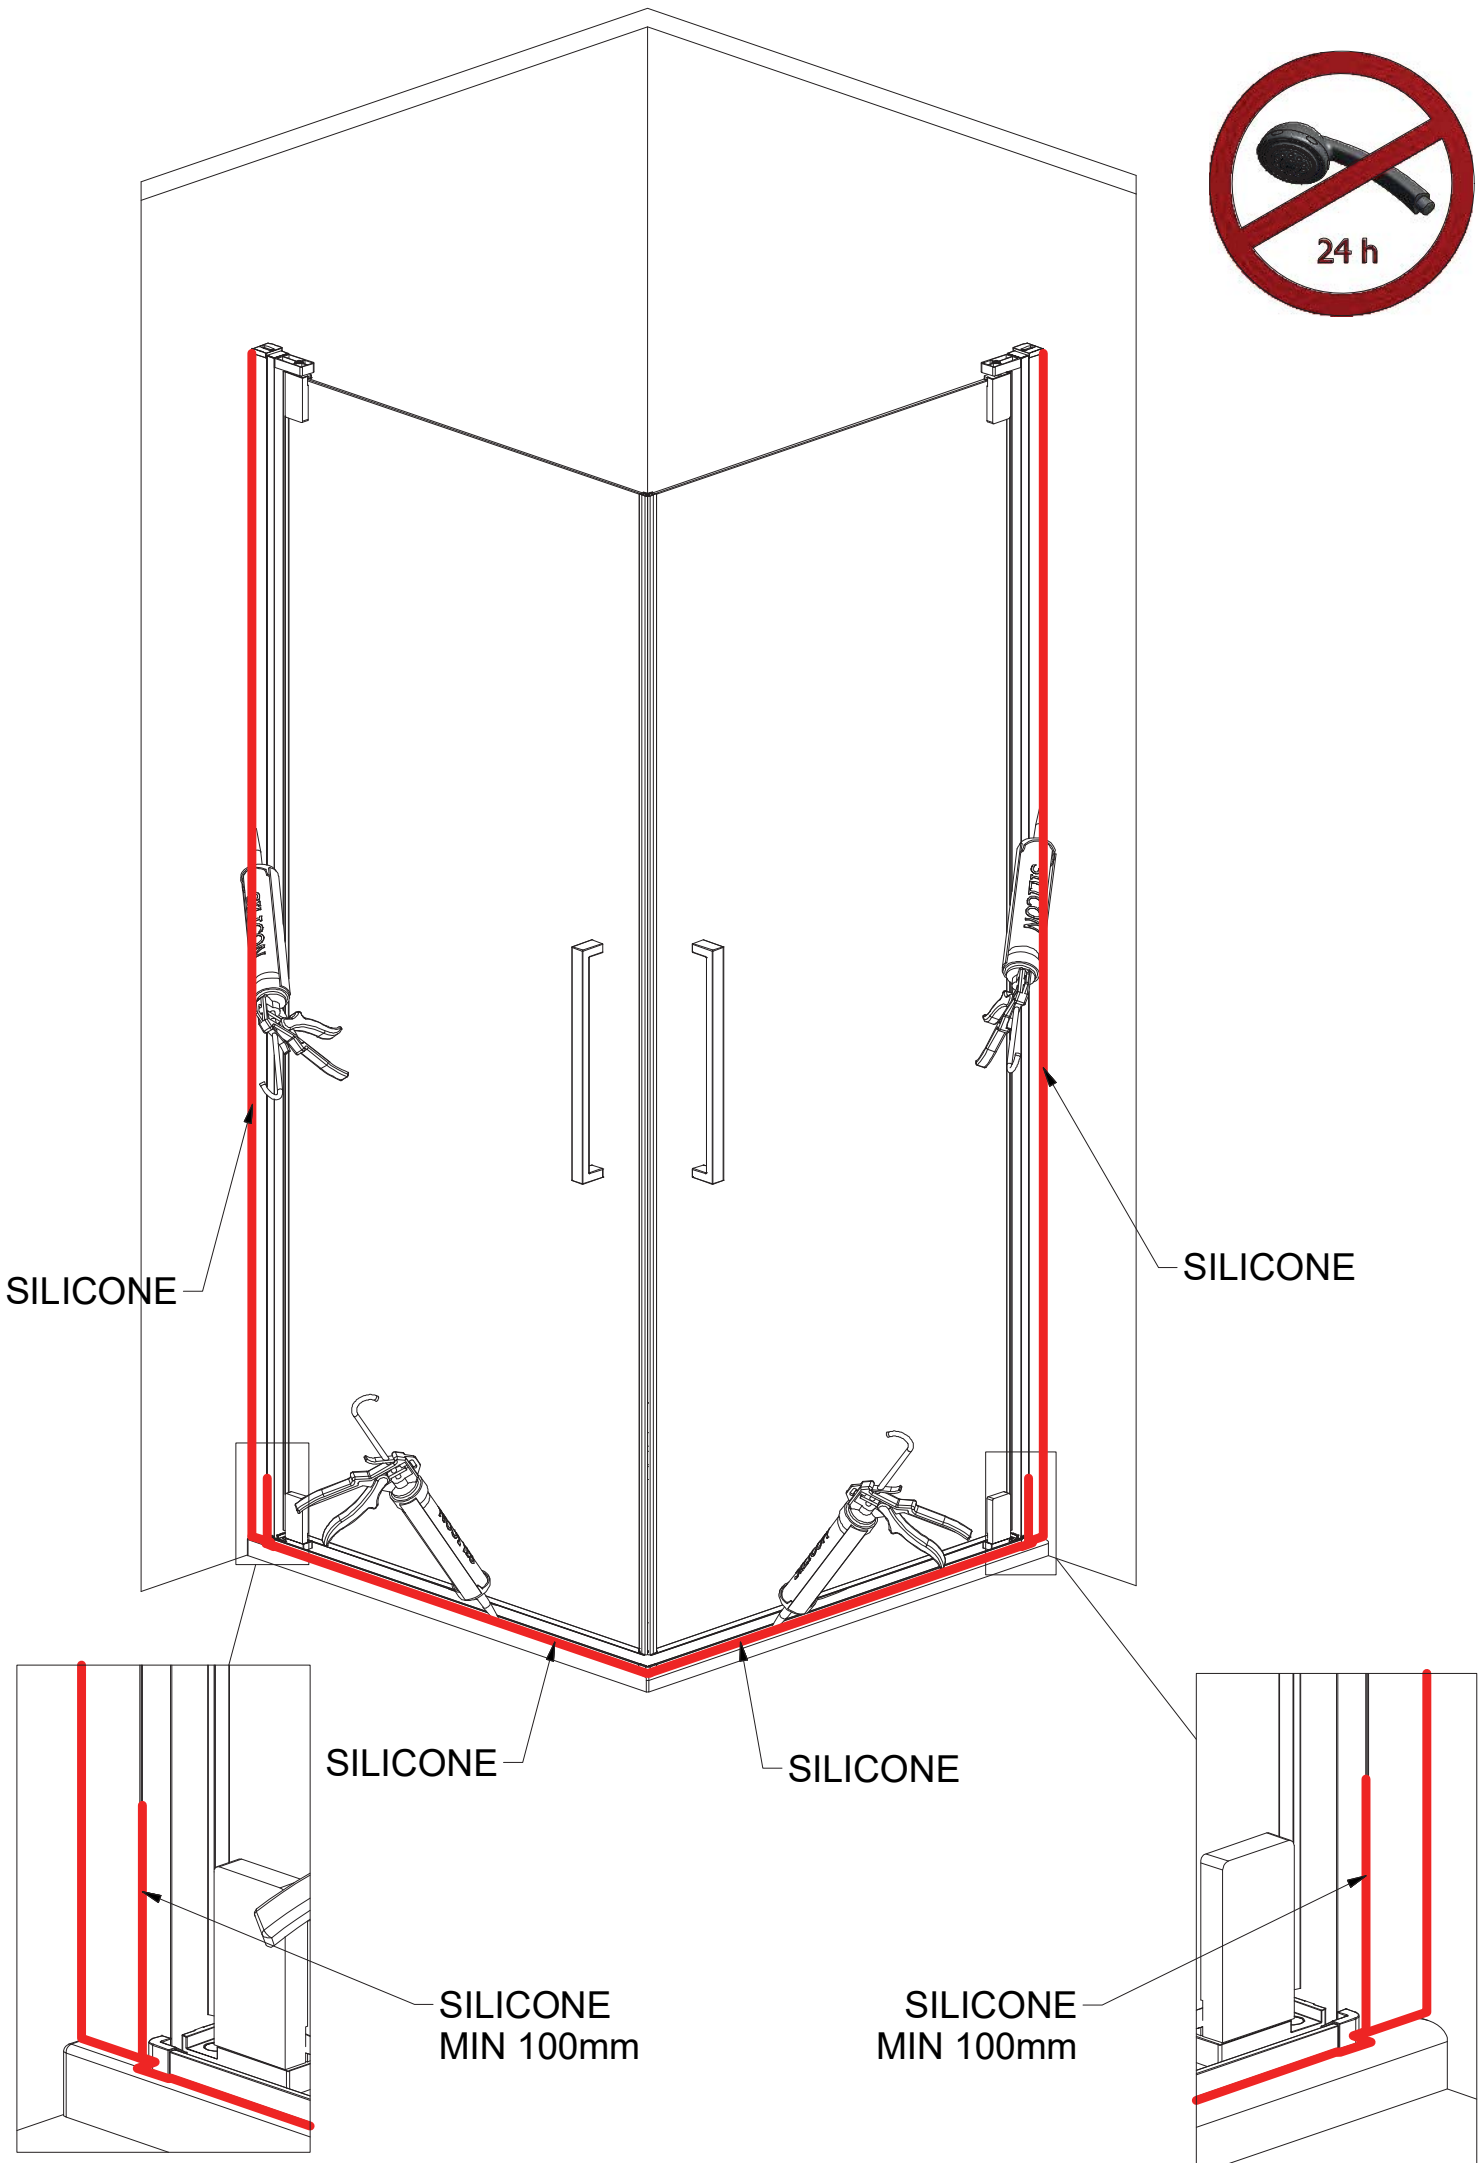

SILICONE

SILICONE

SILICONE

SILICONE

SILICONE
MIN 100mm

SILICONE
MIN 100mm